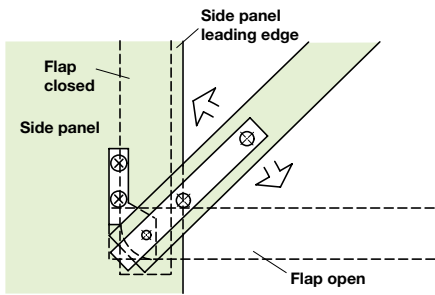

6

Hinges

**A** Pivot hinge for writing bureau

- Drop leaf mounting
- Smooth drawn
- Screw fixing
- Max. door opening angle 90°
- One pair per mounting
- Polished brass

Length	Cat. No.
80 mm	361.50.802

Order qty: 1 pair

**B** Pivot hinge for writing bureau

- Drop leaf mounting
- Smooth drawn
- Screw fixing
- Max. door opening angle 90°
- One pair per mounting
- Polished brass

Length	Cat. No.
150 mm	361.50.820

Order qty: 1 pair