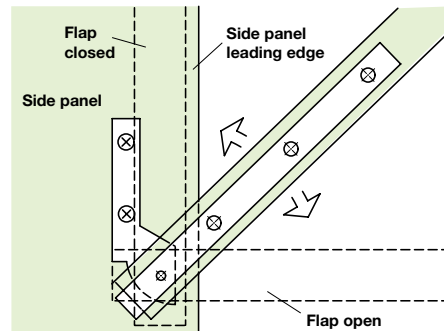

6

Hinges

**A** Pivot hinge for writing bureau

- Drop leaf mounting
- Smooth drawn
- Screw fixing
- Max. door opening angle 90°
- One pair per mounting
- Polished brass

Length	Cat. No.
80 mm	361.50.802

Order qty: 1 pair

**B** Pivot hinge for writing bureau

- Drop leaf mounting
- Smooth drawn
- Screw fixing
- Max. door opening angle 90°
- One pair per mounting
- Polished brass

Length	Cat. No.
150 mm	361.50.820

Order qty: 1 pair