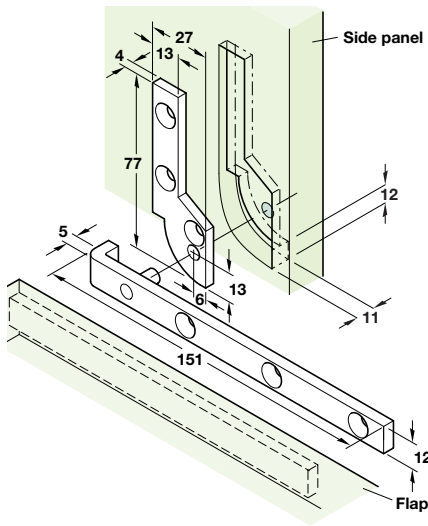

6

Hinges

**A** Pivot hinge for writing bureau

- Drop leaf mounting
- Smooth drawn
- Screw fixing
- Max. door opening angle 90°
- One pair per mounting
- Polished brass

Length	Cat. No.
80 mm	361.50.802

Order qty: 1 pair

**B** Pivot hinge for writing bureau

- Drop leaf mounting
- Smooth drawn
- Screw fixing
- Max. door opening angle 90°
- One pair per mounting
- Polished brass

Length	Cat. No.
150 mm	361.50.820

Order qty: 1 pair

TCH-FF 2010, HUK. Dimensional data not binding. We reserve the right to alter specifications without notice.