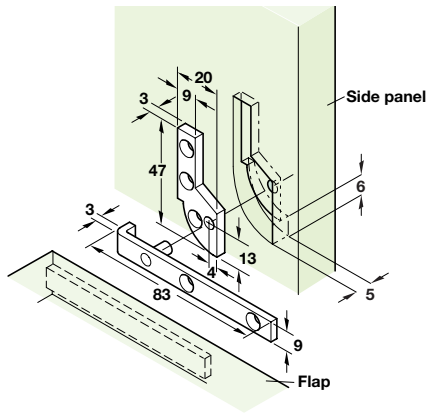

6

Hinges

**A** Pivot hinge for writing bureau

- Drop leaf mounting
- Smooth drawn
- Screw fixing
- Max. door opening angle 90°
- One pair per mounting
- Polished brass

Length	Cat. No.
80 mm	361.50.802

Order qty: 1 pair

**B** Pivot hinge for writing bureau

- Drop leaf mounting
- Smooth drawn
- Screw fixing
- Max. door opening angle 90°
- One pair per mounting
- Polished brass

Length	Cat. No.
150 mm	361.50.820

Order qty: 1 pair

TCH-FF 2010, HUK. Dimensional data not binding. We reserve the right to alter specifications without notice.