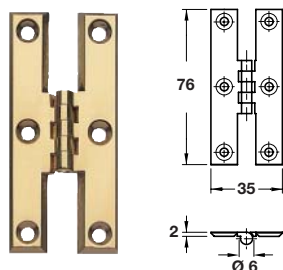

A Table hinge

- With brass pin
- Polished brass

Length x width	38 x 73 mm
Cat. No.	354.28.802

Order qty: 1 pc

B 'H' Hinge with bevelled edges

- With brass pin
- Polished brass

Length x width	76 x 35 mm
Cat. No.	354.29.802

Order qty: 1 pc

C Counterflap hinge

- Brass with brass pin
- Counterflap catch shown in Section 5 page 200

Length x width	102 x 32 mm
Polished brass	926.95.208
Polished chrome	926.95.202
Satin chrome	926.95.204

Order qty: 1 pc

Length x width	114 x 38 mm
Polished brass	926.95.218
Polished chrome	926.95.212
Satin chrome	926.95.214

Order qty: 1 pc

D Desk hinge

- With brass pin
- Electro brass

Length x width	13 x 76 mm
Self colour	354.41.001
Polished brass	354.41.801

Order qty: 1 pc

Length x width	13 x 102 mm
Self colour	354.41.002
Polished brass	354.41.802

Order qty: 1 pc

TCH-FF 2010, HUK. Dimensional data not binding. We reserve the right to alter specifications without notice.