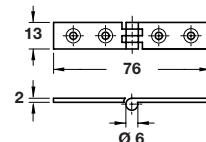

A Table hinge

- With brass pin
- Polished brass

Length x width	38 x 73 mm
Cat. No.	354.28.802

Order qty: 1 pc

B 'H' Hinge with bevelled edges

- With brass pin
- Polished brass

Length x width	76 x 35 mm
Cat. No.	354.29.802

Order qty: 1 pc

C Counterflap hinge

- Brass with brass pin
- Counterflap catch shown in Section 5 page 200

Length x width	102 x 32 mm
Polished brass	926.95.208
Polished chrome	926.95.202
Satin chrome	926.95.204

Order qty: 1 pc

Length x width	114 x 38 mm
Polished brass	926.95.218
Polished chrome	926.95.212
Satin chrome	926.95.214

Order qty: 1 pc

D Desk hinge

- With brass pin
- Electro brass

Length x width	13 x 76 mm
Self colour	354.41.001
Polished brass	354.41.801

Order qty: 1 pc

Length x width	13 x 102 mm
Self colour	354.41.002
Polished brass	354.41.802

Order qty: 1 pc

TCH-FF 2010, HUK. Dimensional data not binding. We reserve the right to alter specifications without notice.