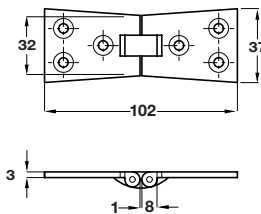

A Table hinge

- With brass pin
- Polished brass

Length x width	38 x 73 mm
Cat. No.	354.28.802

Order qty: 1 pc

B 'H' Hinge with bevelled edges

- With brass pin
- Polished brass

Length x width	76 x 35 mm
Cat. No.	354.29.802

Order qty: 1 pc

C Counterflap hinge

- Brass with brass pin
- Counterflap catch shown in Section 5 page 200

Length x width	102 x 32 mm
Polished brass	926.95.208
Polished chrome	926.95.202
Satin chrome	926.95.204

Order qty: 1 pc

Length x width	114 x 38 mm
Polished brass	926.95.218
Polished chrome	926.95.212
Satin chrome	926.95.214

Order qty: 1 pc

D Desk hinge

- With brass pin
- Electro brass

Length x width	13 x 76 mm
Self colour	354.41.001
Polished brass	354.41.801

Order qty: 1 pc

Length x width	13 x 102 mm
Self colour	354.41.002
Polished brass	354.41.802

Order qty: 1 pc

TCH-FF 2010, HUK. Dimensional data not binding. We reserve the right to alter specifications without notice.