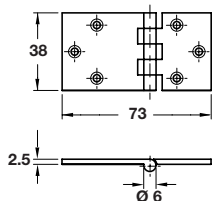

A Table hinge

- With brass pin
- Polished brass

Length x width	38 x 73 mm
Cat. No.	354.28.802

Order qty: 1 pc

B 'H' Hinge with bevelled edges

- With brass pin
- Polished brass

Length x width	76 x 35 mm
Cat. No.	354.29.802

Order qty: 1 pc

C Counterflap hinge

- Brass with brass pin
- Counterflap catch shown in Section 5 page 200

Length x width	102 x 32 mm
Polished brass	926.95.208
Polished chrome	926.95.202
Satin chrome	926.95.204

Order qty: 1 pc

Length x width	114 x 38 mm
Polished brass	926.95.218
Polished chrome	926.95.212
Satin chrome	926.95.214

Order qty: 1 pc

D Desk hinge

- With brass pin
- Electro brass

Length x width	13 x 76 mm
Self colour	354.41.001
Polished brass	354.41.801

Order qty: 1 pc

Length x width	13 x 102 mm
Self colour	354.41.002
Polished brass	354.41.802

Order qty: 1 pc

TCH-FF 2010, HUK. Dimensional data not binding. We reserve the right to alter specifications without notice.