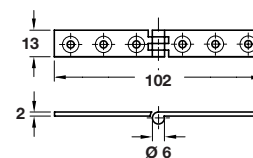

A Table hinge

- With brass pin
- Polished brass

Length x width	38 x 73 mm
Cat. No.	354.28.802

Order qty: 1 pc

B 'H' Hinge with bevelled edges

- With brass pin
- Polished brass

Length x width	76 x 35 mm
Cat. No.	354.29.802

Order qty: 1 pc

C Counterflap hinge

- Brass with brass pin
- Counterflap catch shown in Section 5 page 200

Length x width	102 x 32 mm
Polished brass	926.95.208
Polished chrome	926.95.202
Satin chrome	926.95.204

Order qty: 1 pc

Length x width	114 x 38 mm
Polished brass	926.95.218
Polished chrome	926.95.212
Satin chrome	926.95.214

Order qty: 1 pc

D Desk hinge

- With brass pin
- Electro brass

Length x width	13 x 76 mm
Self colour	354.41.001
Polished brass	354.41.801

Order qty: 1 pc

Length x width	13 x 102 mm
Self colour	354.41.002
Polished brass	354.41.802

Order qty: 1 pc

TCH-FF 2010, HUK. Dimensional data not binding. We reserve the right to alter specifications without notice.