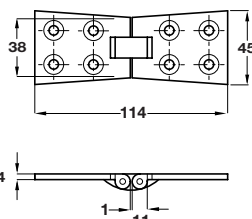

A Table hinge

- With brass pin
- Polished brass

Length x width	38 x 73 mm
Cat. No.	354.28.802

Order qty: 1 pc

B 'H' Hinge with bevelled edges

- With brass pin
- Polished brass

Length x width	76 x 35 mm
Cat. No.	354.29.802

Order qty: 1 pc

C Counterflap hinge

- Brass with brass pin
- Counterflap catch shown in Section 5 page 200

Length x width	102 x 32 mm
Polished brass	926.95.208
Polished chrome	926.95.202
Satin chrome	926.95.204

Order qty: 1 pc

Length x width	114 x 38 mm
Polished brass	926.95.218
Polished chrome	926.95.212
Satin chrome	926.95.214

Order qty: 1 pc

D Desk hinge

- With brass pin
- Electro brass

Length x width	13 x 76 mm
Self colour	354.41.001
Polished brass	354.41.801

Order qty: 1 pc

Length x width	13 x 102 mm
Self colour	354.41.002
Polished brass	354.41.802

Order qty: 1 pc

TCH-FF 2010, HUK. Dimensional data not binding. We reserve the right to alter specifications without notice.