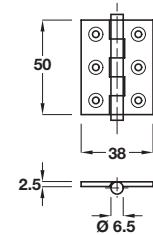

Order qty: 1 pc

| | |
|-----------------|-------------|
| Length x width | 102 x 67 mm |
| Self colour | 921.08.440 |
| Polished brass | 921.08.450 |
| Polished chrome | 921.08.460 |

Order qty: 1 pc

C Ball finial butt hinge

- Threaded detachable ball finial
- Unwashed
- Fixing screws included
- Brass

| | |
|---------------------|------------|
| Length x width | 50 x 38 mm |
| Satin nickel-plated | 354.43.610 |
| Polished brass | 354.43.510 |

Order qty: 1 pc

D Button finial butt hinge

- Threaded detachable ball finial
- Unwashed
- Fixing screws included
- Brass

| | |
|----------------|------------|
| Length x width | 50 x 38 mm |
| Polished brass | 354.43.520 |
| Antique bronze | 354.43.120 |

Order qty: 1 pc

| | |
|---------------------|------------|
| Length x width | 50 x 38 mm |
| Satin nickel-plated | 354.43.600 |
| Antique bronze | 354.43.100 |

Order qty: 1 pc

E Cranked hinge

- Unhanded
- With brass pin
- Brass