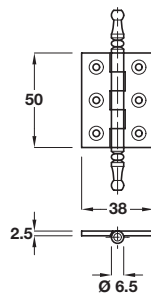

- Threaded detachable ball finial
- Unwashed
- Fixing screws included
- Brass

| | |
|---------------------|------------|
| Length x width | 50 x 38 mm |
| Satin nickel-plated | 354.43.610 |
| Polished brass | 354.43.510 |

Order qty: 1 pc

D Button finial butt hinge

- Threaded detachable ball finial
- Unwashed
- Fixing screws included
- Brass

| | |
|----------------|------------|
| Length x width | 50 x 38 mm |
| Polished brass | 354.43.520 |
| Antique bronze | 354.43.120 |

Order qty: 1 pc

B Steeple finial butt hinge

- Threaded detachable steeple finial
- Unwashed
- Fixing screws included
- Brass

| | |
|-----------------|------------|
| Length x width | 76 x 51 mm |
| Self colour | 921.08.408 |
| Polished brass | 921.08.430 |
| Polished chrome | 921.08.435 |

Order qty: 1 pc

| | |
|---------------------|------------|
| Length x width | 50 x 38 mm |
| Satin nickel-plated | 354.43.600 |
| Antique bronze | 354.43.100 |

Order qty: 1 pc

E Cranked hinge

- Unhanded
- With brass pin
- Brass