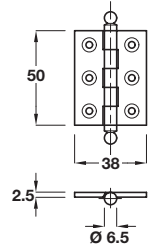

A Heavy gauge butt hinge 207

- With brass pin
- Unwashed but with extra thick flaps
- Brass

| | |
|-----------------|------------|
| Length x width | 51 x 38 mm |
| Self colour | 354.10.532 |
| Polished brass | 354.10.830 |
| Polished chrome | 354.10.230 |
| Satin chrome | 354.10.432 |

Order qty: 1 pc

| | |
|-----------------|-------------|
| Length x width | 102 x 67 mm |
| Self colour | 921.08.440 |
| Polished brass | 921.08.450 |
| Polished chrome | 921.08.460 |

Order qty: 1 pc

C Ball finial butt hinge

- Threaded detachable ball finial
- Unwashed
- Fixing screws included
- Brass

| | |
|---------------------|------------|
| Length x width | 50 x 38 mm |
| Satin nickel-plated | 354.43.610 |
| Polished brass | 354.43.510 |

Order qty: 1 pc

| | |
|---------------------|------------|
| Length x width | 50 x 38 mm |
| Satin nickel-plated | 354.43.600 |
| Antique bronze | 354.43.100 |

Order qty: 1 pc

E Cranked hinge

- Unhanded
- With brass pin
- Brass