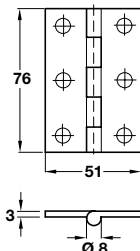

Order qty: 1 pc

| | |
|-----------------|-------------|
| Length x width | 102 x 67 mm |
| Self colour | 921.08.440 |
| Polished brass | 921.08.450 |
| Polished chrome | 921.08.460 |

Order qty: 1 pc

C Ball finial butt hinge

Order qty: 1 pc

D Button finial butt hinge

- Threaded detachable ball finial
- Unwashed
- Fixing screws included
- Brass

| | |
|----------------|------------|
| Length x width | 50 x 38 mm |
| Polished brass | 354.43.520 |
| Antique bronze | 354.43.120 |

Order qty: 1 pc

B Steeple finial butt hinge

- Threaded detachable steeple finial
- Unwashed
- Fixing screws included
- Brass

| | |
|-----------------|------------|
| Length x width | 76 x 51 mm |
| Self colour | 921.08.408 |
| Polished brass | 921.08.430 |
| Polished chrome | 921.08.435 |

Order qty: 1 pc

| | |
|---------------------|------------|
| Length x width | 50 x 38 mm |
| Satin nickel-plated | 354.43.600 |
| Antique bronze | 354.43.100 |

Order qty: 1 pc

E Cranked hinge

- Unhanded
- With brass pin
- Brass