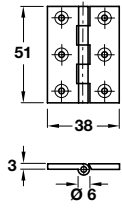

A Heavy gauge butt hinge 207

- With brass pin
- Unwashed but with extra thick flaps
- Brass

| | |
|-----------------|------------|
| Length x width | 51 x 38 mm |
| Self colour | 354.10.532 |
| Polished brass | 354.10.830 |
| Polished chrome | 354.10.230 |
| Satin chrome | 354.10.432 |

Order qty: 1 pc

| | |
|-----------------|-------------|
| Length x width | 102 x 67 mm |
| Self colour | 921.08.440 |
| Polished brass | 921.08.450 |
| Polished chrome | 921.08.460 |

Order qty: 1 pc

C Ball finial butt hinge

- Threaded detachable ball finial
- Unwashed
- Fixing screws included
- Brass

| | |
|---------------------|------------|
| Length x width | 50 x 38 mm |
| Satin nickel-plated | 354.43.610 |
| Polished brass | 354.43.510 |

Order qty: 1 pc

| | |
|---------------------|------------|
| Length x width | 50 x 38 mm |
| Satin nickel-plated | 354.43.600 |
| Antique bronze | 354.43.100 |

Order qty: 1 pc

E Cranked hinge

- Unhanded
- With brass pin
- Brass