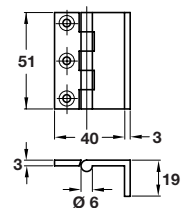

- Threaded detachable ball finial
- Unwashed
- Fixing screws included
- Brass

| | |
|---------------------|------------|
| Length x width | 50 x 38 mm |
| Satin nickel-plated | 354.43.610 |
| Polished brass | 354.43.510 |

Order qty: 1 pc

D Button finial butt hinge

- Threaded detachable ball finial
- Unwashed
- Fixing screws included
- Brass

| | |
|----------------|------------|
| Length x width | 50 x 38 mm |
| Polished brass | 354.43.520 |
| Antique bronze | 354.43.120 |

Order qty: 1 pc

B Steeple finial butt hinge

- Threaded detachable steeple finial
- Unwashed
- Fixing screws included
- Brass

| | |
|-----------------|------------|
| Length x width | 76 x 51 mm |
| Self colour | 921.08.408 |
| Polished brass | 921.08.430 |
| Polished chrome | 921.08.435 |

Order qty: 1 pc

| | |
|---------------------|------------|
| Length x width | 50 x 38 mm |
| Satin nickel-plated | 354.43.600 |
| Antique bronze | 354.43.100 |

Order qty: 1 pc

E Cranked hinge

- Unhanded
- With brass pin
- Brass