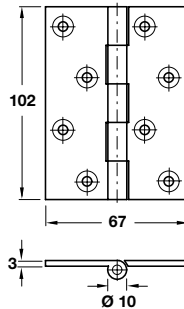

A Heavy gauge butt hinge 207

- With brass pin
- Unwashed but with extra thick flaps
- Brass

| | |
|-----------------|------------|
| Length x width | 51 x 38 mm |
| Self colour | 354.10.532 |
| Polished brass | 354.10.830 |
| Polished chrome | 354.10.230 |
| Satin chrome | 354.10.432 |

Order qty: 1 pc

| | |
|-----------------|-------------|
| Length x width | 102 x 67 mm |
| Self colour | 921.08.440 |
| Polished brass | 921.08.450 |
| Polished chrome | 921.08.460 |

Order qty: 1 pc

C Ball finial butt hinge

- Threaded detachable ball finial
- Unwashed
- Fixing screws included
- Brass

| | |
|---------------------|------------|
| Length x width | 50 x 38 mm |
| Satin nickel-plated | 354.43.610 |
| Polished brass | 354.43.510 |

Order qty: 1 pc

| | |
|---------------------|------------|
| Length x width | 50 x 38 mm |
| Satin nickel-plated | 354.43.600 |
| Antique bronze | 354.43.100 |

Order qty: 1 pc

E Cranked hinge

- Unhanded
- With brass pin
- Brass