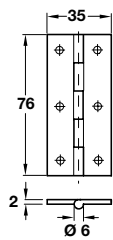

A Narrow style brass butt hinge 201

- With fixed pin
- Self colour brass

Length x width	51 x 22 mm
Cat. No.	354.18.010

Order qty: Multiples of 20 pcs

B Broad style butt hinge

- With brass pin
- Brass

Length x width	51 x 29 mm
Self colour	354.19.042
Satin chrome	354.19.442

Order qty: Multiples of 10 pcs

Length x width	51 x 38 mm
Self colour	354.19.018

Order qty: 1 pc

C Broad style hinge 204

- With brass pin
- Brass

Length x width	64 x 29 mm
Cat. No.	354.18.025

Order qty: Multiples of 20 pcs

Length x width	38 x 22 mm
Self colour	354.19.008
Polished brass	354.19.800

Order qty: 1 pc

Length x width	64 x 35 mm
Self colour	354.19.026
Polished brass	354.19.820
Polished chrome	354.19.220
Satin chrome	354.19.426
Pewter	354.19.926
Imitation antique bronze	354.19.120*

Order qty: 1 pc (*Screws included)

Length x width	76 x 35 mm
Cat. No.	354.18.029

Order qty: Multiples of 20 pcs

Length x width	51 x 29 mm
Self colour	354.19.017
Polished brass	354.19.810
Polished chrome	354.19.210
Satin chrome	354.19.417