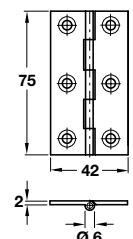

A Narrow style brass butt hinge 201

- With fixed pin
- Self colour brass

Length x width	51 x 22 mm
Cat. No.	354.18.010

Order qty: Multiples of 20 pcs

B Broad style butt hinge

- With brass pin
- Brass

Length x width	51 x 29 mm
Self colour	354.19.042
Satin chrome	354.19.442

Order qty: Multiples of 10 pcs

Length x width	51 x 38 mm
Self colour	354.19.018

Order qty: 1 pc

C Broad style hinge 204

- With brass pin
- Brass

Length x width	64 x 29 mm
Cat. No.	354.18.025

Order qty: Multiples of 20 pcs

Order qty: 1 pc (*Screws included)

Length x width	76 x 35 mm
Cat. No.	354.18.029

Order qty: Multiples of 20 pcs

Length x width	51 x 29 mm
Self colour	354.19.017
Polished brass	354.19.810
Polished chrome	354.19.210
Satin chrome	354.19.417

Order qty: 1 pc

Length x width	75 x 42 mm
Self colour	354.19.030
Polished brass	354.19.830
Polished chrome	354.19.230

Order qty: 1 pc