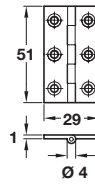

A Narrow style brass butt hinge 201

- With fixed pin
- Self colour brass

Length x width	51 x 22 mm
Cat. No.	354.18.010

Order qty: Multiples of 20 pcs

B Broad style butt hinge

- With brass pin
- Brass

Length x width	51 x 29 mm
Self colour	354.19.042
Satin chrome	354.19.442

Order qty: Multiples of 10 pcs

Length x width	51 x 38 mm
Self colour	354.19.018

Order qty: 1 pc

C Broad style hinge 204

- With brass pin
- Brass

Length x width	64 x 29 mm
Cat. No.	354.18.025

Order qty: Multiples of 20 pcs

Length x width	38 x 22 mm
Self colour	354.19.008
Polished brass	354.19.800

Order qty: 1 pc

Length x width	64 x 35 mm
Self colour	354.19.026
Polished brass	354.19.820
Polished chrome	354.19.220
Satin chrome	354.19.426
Pewter	354.19.926
Imitation antique bronze	354.19.120*

Order qty: 1 pc (*Screws included)

Length x width	76 x 35 mm
Cat. No.	354.18.029

Order qty: Multiples of 20 pcs

Length x width	51 x 29 mm
Self colour	354.19.017
Polished brass	354.19.810
Polished chrome	354.19.210
Satin chrome	354.19.417