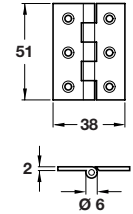

A Narrow style brass butt hinge 201

- With fixed pin
- Self colour brass

Length x width	51 x 22 mm
Cat. No.	354.18.010

Order qty: Multiples of 20 pcs

B Broad style butt hinge

- With brass pin
- Brass

Length x width	51 x 29 mm
Self colour	354.19.042
Satin chrome	354.19.442

Order qty: Multiples of 10 pcs

Length x width	51 x 38 mm
Self colour	354.19.018

Order qty: 1 pc

C Broad style hinge 204

- With brass pin
- Brass

Length x width	64 x 29 mm
Cat. No.	354.18.025

Order qty: Multiples of 20 pcs

Length x width	38 x 22 mm
Self colour	354.19.008
Polished brass	354.19.800

Order qty: 1 pc

Length x width	64 x 35 mm
Self colour	354.19.026
Polished brass	354.19.820
Polished chrome	354.19.220
Satin chrome	354.19.426
Pewter	354.19.926
Imitation antique bronze	354.19.120*

Order qty: 1 pc (*Screws included)

Length x width	76 x 35 mm
Cat. No.	354.18.029

Order qty: Multiples of 20 pcs

Length x width	51 x 29 mm
Self colour	354.19.017
Polished brass	354.19.810
Polished chrome	354.19.210
Satin chrome	354.19.417