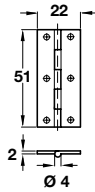

A Narrow style brass butt hinge 201

- With fixed pin
- Self colour brass

Length x width	51 x 22 mm
Cat. No.	354.18.010

Order qty: Multiples of 20 pcs

B Broad style butt hinge

- With brass pin
- Brass

Length x width	51 x 29 mm
Self colour	354.19.042
Satin chrome	354.19.442

Order qty: Multiples of 10 pcs

Length x width	51 x 38 mm
Self colour	354.19.018

Order qty: 1 pc

C Broad style hinge 204

- With brass pin
- Brass

Length x width	64 x 29 mm
Cat. No.	354.18.025

Order qty: Multiples of 20 pcs

Length x width	38 x 22 mm
Self colour	354.19.008
Polished brass	354.19.800

Order qty: 1 pc

Length x width	64 x 35 mm
Self colour	354.19.026
Polished brass	354.19.820
Polished chrome	354.19.220
Satin chrome	354.19.426
Pewter	354.19.926
Imitation antique bronze	354.19.120*

Order qty: 1 pc (*Screws included)

Length x width	76 x 35 mm
Cat. No.	354.18.029

Order qty: Multiples of 20 pcs

Length x width	51 x 29 mm
Self colour	354.19.017
Polished brass	354.19.810
Polished chrome	354.19.210
Satin chrome	354.19.417