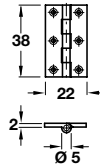

A Narrow style brass butt hinge 201

- With fixed pin
- Self colour brass

Length x width	51 x 22 mm
Cat. No.	354.18.010

Order qty: Multiples of 20 pcs

B Broad style butt hinge

- With brass pin
- Brass

Length x width	51 x 29 mm
Self colour	354.19.042
Satin chrome	354.19.442

Order qty: Multiples of 10 pcs

Length x width	51 x 38 mm
Self colour	354.19.018

Order qty: 1 pc

C Broad style hinge 204

- With brass pin
- Brass

Length x width	64 x 29 mm
Cat. No.	354.18.025

Order qty: Multiples of 20 pcs

Length x width	38 x 22 mm
Self colour	354.19.008
Polished brass	354.19.800

Order qty: 1 pc

Length x width	64 x 35 mm
Self colour	354.19.026
Polished brass	354.19.820
Polished chrome	354.19.220
Satin chrome	354.19.426
Pewter	354.19.926
Imitation antique bronze	354.19.120*

Order qty: 1 pc (*Screws included)

Length x width	76 x 35 mm
Cat. No.	354.18.029

Order qty: Multiples of 20 pcs

Length x width	51 x 29 mm
Self colour	354.19.017
Polished brass	354.19.810
Polished chrome	354.19.210
Satin chrome	354.19.417