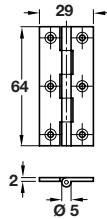

A Narrow style brass butt hinge 201

- With fixed pin
- Self colour brass

Length x width	51 x 22 mm
Cat. No.	354.18.010

Order qty: Multiples of 20 pcs

B Broad style butt hinge

- With brass pin
- Brass

Length x width	51 x 29 mm
Self colour	354.19.042
Satin chrome	354.19.442

Order qty: Multiples of 10 pcs

Length x width	51 x 38 mm
Self colour	354.19.018

Order qty: 1 pc

C Broad style hinge 204

- With brass pin
- Brass

Length x width	64 x 29 mm
Cat. No.	354.18.025

Order qty: Multiples of 20 pcs

Length x width	38 x 22 mm
Self colour	354.19.008
Polished brass	354.19.800

Order qty: 1 pc

Length x width	64 x 35 mm
Self colour	354.19.026
Polished brass	354.19.820
Polished chrome	354.19.220
Satin chrome	354.19.426
Pewter	354.19.926
Imitation antique bronze	354.19.120*

Order qty: 1 pc (*Screws included)

Length x width	76 x 35 mm
Cat. No.	354.18.029

Order qty: Multiples of 20 pcs

Length x width	51 x 29 mm
Self colour	354.19.017
Polished brass	354.19.810
Polished chrome	354.19.210
Satin chrome	354.19.417