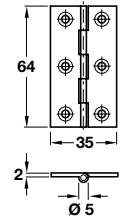

A Narrow style brass butt hinge 201

- With fixed pin
- Self colour brass

Length x width	51 x 22 mm
Cat. No.	354.18.010

Order qty: Multiples of 20 pcs

B Broad style butt hinge

- With brass pin
- Brass

Length x width	51 x 29 mm
Self colour	354.19.042
Satin chrome	354.19.442

Order qty: Multiples of 10 pcs

Length x width	51 x 38 mm
Self colour	354.19.018

Order qty: 1 pc

C Broad style hinge 204

- With brass pin
- Brass

Length x width	64 x 29 mm
Cat. No.	354.18.025

Order qty: Multiples of 20 pcs

Length x width	38 x 22 mm
Self colour	354.19.008
Polished brass	354.19.800

Order qty: 1 pc

Length x width	64 x 35 mm
Self colour	354.19.026
Polished brass	354.19.820
Polished chrome	354.19.220
Satin chrome	354.19.426
Pewter	354.19.926
Imitation antique bronze	354.19.120*

Order qty: 1 pc (*Screws included)

Length x width	76 x 35 mm
Cat. No.	354.18.029

Order qty: Multiples of 20 pcs

Length x width	51 x 29 mm
Self colour	354.19.017
Polished brass	354.19.810
Polished chrome	354.19.210
Satin chrome	354.19.417