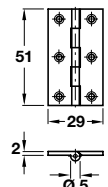

A Narrow style brass butt hinge 201

- With fixed pin
- Self colour brass

Length x width	51 x 22 mm
Cat. No.	354.18.010

Order qty: Multiples of 20 pcs

B Broad style butt hinge

- With brass pin
- Brass

Length x width	51 x 29 mm
Self colour	354.19.042
Satin chrome	354.19.442

Order qty: Multiples of 10 pcs

Length x width	51 x 38 mm
Self colour	354.19.018

Order qty: 1 pc

C Broad style hinge 204

- With brass pin
- Brass

Length x width	64 x 29 mm
Cat. No.	354.18.025

Order qty: Multiples of 20 pcs

Length x width	38 x 22 mm
Self colour	354.19.008
Polished brass	354.19.800

Order qty: 1 pc

Length x width	64 x 35 mm
Self colour	354.19.026
Polished brass	354.19.820
Polished chrome	354.19.220
Satin chrome	354.19.426
Pewter	354.19.926
Imitation antique bronze	354.19.120*

Order qty: 1 pc (*Screws included)

Length x width	76 x 35 mm
Cat. No.	354.18.029

Order qty: Multiples of 20 pcs

Length x width	51 x 29 mm
Self colour	354.19.017
Polished brass	354.19.810
Polished chrome	354.19.210
Satin chrome	354.19.417