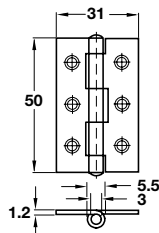

A Steel butt hinge

- Unwashed, with fixed pin
- Zinc-plated steel

Length x width	75 x 49 mm
Cat. No.	354.40.904

Order qty: 1 pc

Length x width	60 x 34 mm
Cat. No.	● 354.01.042

Order qty: Multiples of 10 pcs

Length x width	76 x 50 mm
Max adj. door weight	20 kg
Satin stainless steel	921.08.104
Polished stainless steel	926.91.061

Order qty: 1 pc

B Steel butt hinge

- Unwashed with fixed pin
- Yellow galvanized steel

Length x width	25 x 20 mm
Cat. No.	● 354.01.006

Order qty: Multiples of 10 pcs

Length x width	80 x 41 mm
Cat. No.	● 354.01.050

Order qty: Multiples of 10 pcs

Length x width	102 x 73 mm
Max adj. door weight	40 kg
Satin stainless steel	921.08.120
Polished stainless steel	926.91.071

Length x width	50 x 31 mm
Cat. No.	● 354.01.033

Order qty: Multiples of 10 pcs

Length x width	62 x 38 mm
Max. adj. door weight	10 kg
Satin stainless steel	921.08.100
Polished stainless steel	926.91.031

Order qty: 1 pc