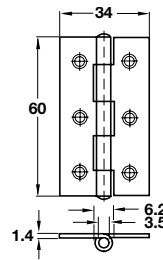

A Steel butt hinge

- Unwashed, with fixed pin
- Zinc-plated steel

Length x width	75 x 49 mm
Cat. No.	354.40.904

Order qty: 1 pc

Length x width	60 x 34 mm
Cat. No.	● 354.01.042

Order qty: Multiples of 10 pcs

Length x width	76 x 50 mm
Max adj. door weight	20 kg
Satin stainless steel	921.08.104
Polished stainless steel	926.91.061

Order qty: 1 pc

B Steel butt hinge

- Unwashed with fixed pin
- Yellow galvanized steel

Length x width	25 x 20 mm
Cat. No.	● 354.01.006

Order qty: Multiples of 10 pcs

Length x width	80 x 41 mm
Cat. No.	● 354.01.050

Order qty: Multiples of 10 pcs

Length x width	102 x 73 mm
Max adj. door weight	40 kg
Satin stainless steel	921.08.120
Polished stainless steel	926.91.071

Length x width	50 x 31 mm
Cat. No.	● 354.01.033

Order qty: Multiples of 10 pcs

Length x width	62 x 38 mm
Max. adj. door weight	10 kg
Satin stainless steel	921.08.100
Polished stainless steel	926.91.031

Order qty: 1 pc