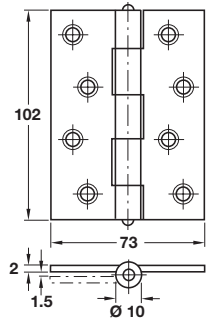

A Steel butt hinge

- Unwashed, with fixed pin
- Zinc-plated steel

Length x width	75 x 49 mm
Cat. No.	354.40.904

Order qty: 1 pc

Length x width	60 x 34 mm
Cat. No.	● 354.01.042

Order qty: Multiples of 10 pcs

Length x width	76 x 50 mm
Max adj. door weight	20 kg
Satin stainless steel	921.08.104
Polished stainless steel	926.91.061

Order qty: 1 pc

B Steel butt hinge

- Unwashed with fixed pin
- Yellow galvanized steel

Length x width	25 x 20 mm
Cat. No.	● 354.01.006

Order qty: Multiples of 10 pcs

Length x width	80 x 41 mm
Cat. No.	● 354.01.050

Order qty: Multiples of 10 pcs

Length x width	102 x 73 mm
Max adj. door weight	40 kg
Satin stainless steel	921.08.120
Polished stainless steel	926.91.071

Length x width	50 x 31 mm
Cat. No.	● 354.01.033

Order qty: Multiples of 10 pcs

Length x width	62 x 38 mm
Max. adj. door weight	10 kg
Satin stainless steel	921.08.100
Polished stainless steel	926.91.031

Order qty: 1 pc