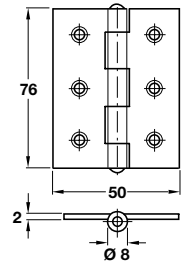

A Steel butt hinge

- Unwashed, with fixed pin
- Zinc-plated steel

Length x width	75 x 49 mm
Cat. No.	354.40.904

Order qty: 1 pc

Length x width	60 x 34 mm
Cat. No.	● 354.01.042

Order qty: Multiples of 10 pcs

Length x width	76 x 50 mm
Max adj. door weight	20 kg
Satin stainless steel	921.08.104
Polished stainless steel	926.91.061

Order qty: 1 pc

B Steel butt hinge

- Unwashed with fixed pin
- Yellow galvanized steel

Length x width	25 x 20 mm
Cat. No.	● 354.01.006

Order qty: Multiples of 10 pcs

Length x width	80 x 41 mm
Cat. No.	● 354.01.050

Order qty: Multiples of 10 pcs

Length x width	102 x 73 mm
Max adj. door weight	40 kg
Satin stainless steel	921.08.120
Polished stainless steel	926.91.071

Length x width	50 x 31 mm
Cat. No.	● 354.01.033

Order qty: Multiples of 10 pcs

Length x width	62 x 38 mm
Max. adj. door weight	10 kg
Satin stainless steel	921.08.100
Polished stainless steel	926.91.031

Order qty: 1 pc