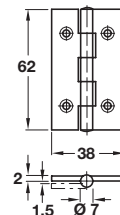

A Steel butt hinge

- Unwashed, with fixed pin
- Zinc-plated steel

Length x width	75 x 49 mm
Cat. No.	354.40.904

Order qty: 1 pc

Length x width	60 x 34 mm
Cat. No.	● 354.01.042

Order qty: Multiples of 10 pcs

Length x width	76 x 50 mm
Max adj. door weight	20 kg
Satin stainless steel	921.08.104
Polished stainless steel	926.91.061

Order qty: 1 pc

B Steel butt hinge

- Unwashed with fixed pin
- Yellow galvanized steel

Length x width	25 x 20 mm
Cat. No.	● 354.01.006

Order qty: Multiples of 10 pcs

Length x width	80 x 41 mm
Cat. No.	● 354.01.050

Order qty: Multiples of 10 pcs

Length x width	102 x 73 mm
Max adj. door weight	40 kg
Satin stainless steel	921.08.120
Polished stainless steel	926.91.071

Length x width	50 x 31 mm
Cat. No.	● 354.01.033

Order qty: Multiples of 10 pcs

Length x width	62 x 38 mm
Max. adj. door weight	10 kg
Satin stainless steel	921.08.100
Polished stainless steel	926.91.031

Order qty: 1 pc