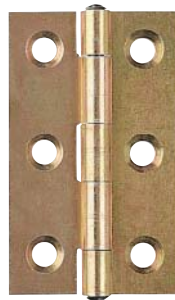

A Steel butt hinge

- Unwashed, with fixed pin
- Zinc-plated steel

Length x width	75 x 49 mm
Cat. No.	354.40.904

Order qty: 1 pc

Length x width	60 x 34 mm
Cat. No.	● 354.01.042

Order qty: Multiples of 10 pcs

Length x width	76 x 50 mm
Max adj. door weight	20 kg
Satin stainless steel	921.08.104
Polished stainless steel	926.91.061

Order qty: 1 pc

B Steel butt hinge

- Unwashed with fixed pin
- Yellow galvanized steel

Length x width	25 x 20 mm
Cat. No.	● 354.01.006

Order qty: Multiples of 10 pcs

Length x width	80 x 41 mm
Cat. No.	● 354.01.050

Order qty: Multiples of 10 pcs

Length x width	102 x 73 mm
Max adj. door weight	40 kg
Satin stainless steel	921.08.120
Polished stainless steel	926.91.071

Order qty: 1 pc

Discontinued ●

Discontinued when stock = 0 +

C Stainless steel butt hinge

- Unwashed, with stainless steel fixed spun pin
- Fixing screws included
- Grade 4 corrosion resistance
- Stainless steel