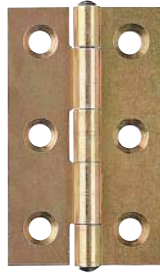

A Steel butt hinge

- Unwashed, with fixed pin
- Zinc-plated steel

Length x width	75 x 49 mm
Cat. No.	354.40.904

Order qty: 1 pc

Length x width	60 x 34 mm
Cat. No.	● 354.01.042

Order qty: Multiples of 10 pcs

Length x width	76 x 50 mm
Max adj. door weight	20 kg
Satin stainless steel	921.08.104
Polished stainless steel	926.91.061

Order qty: 1 pc

B Steel butt hinge

- Unwashed with fixed pin
- Yellow galvanized steel

Length x width	25 x 20 mm
Cat. No.	● 354.01.006

Order qty: Multiples of 10 pcs

Length x width	80 x 41 mm
Cat. No.	● 354.01.050

Order qty: Multiples of 10 pcs

Length x width	102 x 73 mm
Max adj. door weight	40 kg
Satin stainless steel	921.08.120
Polished stainless steel	926.91.071

Order qty: 1 pc

Discontinued ●

Discontinued when stock = 0 +

C Stainless steel butt hinge

- Unwashed, with stainless steel fixed spun pin
- Fixing screws included
- Grade 4 corrosion resistance
- Stainless steel