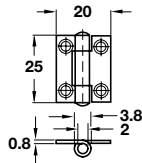

A Steel butt hinge

- Unwashed, with fixed pin
- Zinc-plated steel

Length x width	75 x 49 mm
Cat. No.	354.40.904

Order qty: 1 pc

Length x width	60 x 34 mm
Cat. No.	● 354.01.042

Order qty: Multiples of 10 pcs

Length x width	76 x 50 mm
Max adj. door weight	20 kg
Satin stainless steel	921.08.104
Polished stainless steel	926.91.061

Order qty: 1 pc

B Steel butt hinge

- Unwashed with fixed pin
- Yellow galvanized steel

Length x width	25 x 20 mm
Cat. No.	● 354.01.006

Order qty: Multiples of 10 pcs

Length x width	80 x 41 mm
Cat. No.	● 354.01.050

Order qty: Multiples of 10 pcs

Length x width	102 x 73 mm
Max adj. door weight	40 kg
Satin stainless steel	921.08.120
Polished stainless steel	926.91.071

Length x width	50 x 31 mm
Cat. No.	● 354.01.033

Order qty: Multiples of 10 pcs

Length x width	62 x 38 mm
Max. adj. door weight	10 kg
Satin stainless steel	921.08.100
Polished stainless steel	926.91.031

Order qty: 1 pc