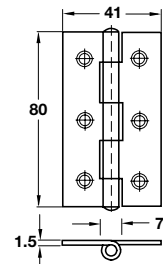

A Steel butt hinge

- Unwashed, with fixed pin
- Zinc-plated steel

Length x width	75 x 49 mm
Cat. No.	354.40.904

Order qty: 1 pc

Length x width	60 x 34 mm
Cat. No.	● 354.01.042

Order qty: Multiples of 10 pcs

Length x width	76 x 50 mm
Max adj. door weight	20 kg
Satin stainless steel	921.08.104
Polished stainless steel	926.91.061

Order qty: 1 pc

B Steel butt hinge

- Unwashed with fixed pin
- Yellow galvanized steel

Length x width	25 x 20 mm
Cat. No.	● 354.01.006

Order qty: Multiples of 10 pcs

Length x width	80 x 41 mm
Cat. No.	● 354.01.050

Order qty: Multiples of 10 pcs

Length x width	102 x 73 mm
Max adj. door weight	40 kg
Satin stainless steel	921.08.120
Polished stainless steel	926.91.071

Length x width	50 x 31 mm
Cat. No.	● 354.01.033

Order qty: Multiples of 10 pcs

Length x width	62 x 38 mm
Max. adj. door weight	10 kg
Satin stainless steel	921.08.100
Polished stainless steel	926.91.031

Order qty: 1 pc