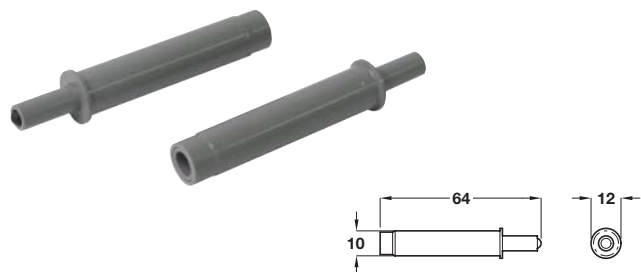

Soft close damper A and bracket B

**A Soft close damper**

- Grey plastic
- For use with heavy duty doors
- 1 set consists of:  
25x Soft close dampers
- Must be fitted 10-15 mm from hinge side in the cabinet

Finish	Cat. No.
Grey	356.37.650

Order qty: 1 set

**B Soft close bracket**

- Plastic
- 1 set consists of:  
25x Soft close brackets

Finish	Cat. No.
Grey	356.37.571
Nickel	356.37.671

Order qty: 1 set

**C Soft close bracket**

- Grey plastic
- 1 set consists of:  
25x Soft close brackets

Finish	Cat. No.
Grey	356.37.591

Order qty: 1 set

**D Soft close damper & bracket set**

- Grey plastic
- 1 set consists of:  
10x Soft close brackets  
10x Soft close dampers
- Must be fitted 10-15 mm from hinge side in the cabinet

Finish	Cat. No.
Grey	356.37.595

Order qty: 1 set