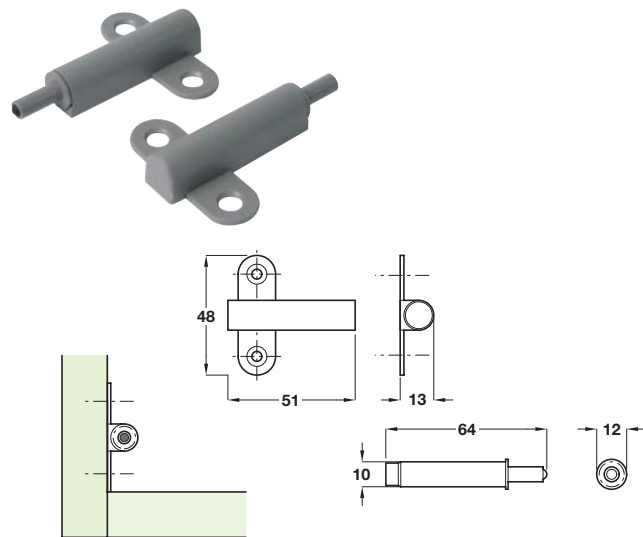

Soft close damper A and bracket B

**A Soft close damper**

- Grey plastic
- For use with heavy duty doors
- 1 set consists of:  
25x Soft close dampers
- Must be fitted 10-15 mm from hinge side in the cabinet

Finish	Cat. No.
Grey	356.37.650

Order qty: 1 set

**B Soft close bracket**

- Plastic
- 1 set consists of:  
25x Soft close brackets

Finish	Cat. No.
Grey	356.37.571
Nickel	356.37.671

Order qty: 1 set

**C Soft close bracket**

- Grey plastic
- 1 set consists of:  
25x Soft close brackets

Finish	Cat. No.
Grey	356.37.591

Order qty: 1 set

**D Soft close damper & bracket set**

- Grey plastic
- 1 set consists of:  
10x Soft close brackets  
10x Soft close dampers
- Must be fitted 10-15 mm from hinge side in the cabinet

Finish	Cat. No.
Grey	356.37.595

Order qty: 1 set