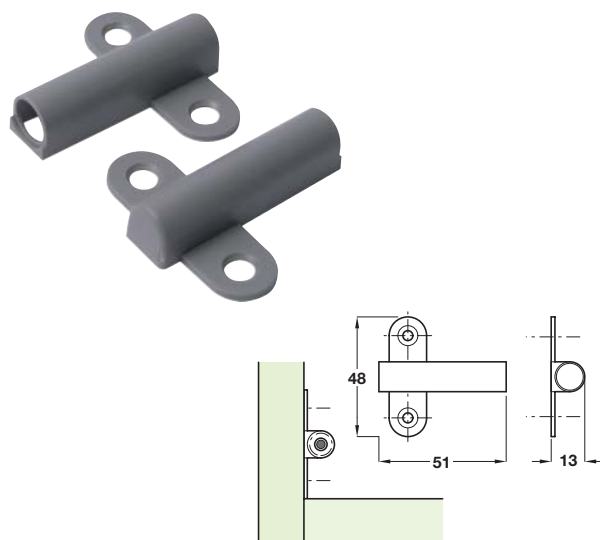

Soft close damper A and bracket B

**A Soft close damper**

- Grey plastic
- For use with heavy duty doors
- 1 set consists of:  
25x Soft close dampers
- Must be fitted 10-15 mm from hinge side in the cabinet

Finish	Cat. No.
Grey	356.37.650

Order qty: 1 set

**B Soft close bracket**

- Plastic
- 1 set consists of:  
25x Soft close brackets

Finish	Cat. No.
Grey	356.37.571
Nickel	356.37.671

Order qty: 1 set

**C Soft close bracket**

- Grey plastic
- 1 set consists of:  
25x Soft close brackets

Finish	Cat. No.
Grey	356.37.591

Order qty: 1 set

**D Soft close damper & bracket set**

- Grey plastic
- 1 set consists of:  
10x Soft close brackets  
10x Soft close dampers
- Must be fitted 10-15 mm from hinge side in the cabinet