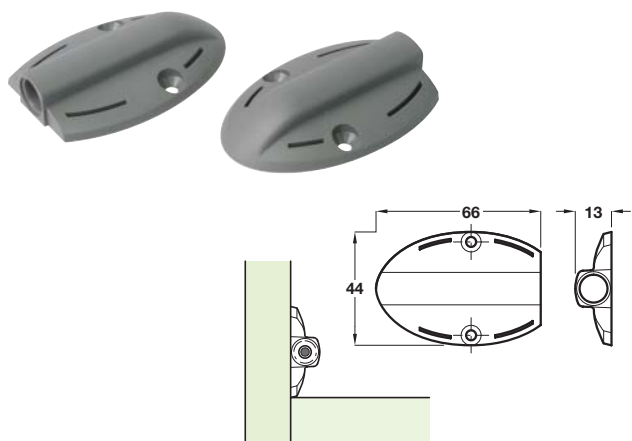

Soft close damper A and bracket B

**A Soft close damper**

- Grey plastic
- For use with heavy duty doors
- 1 set consists of:  
25x Soft close dampers
- Must be fitted 10-15 mm from hinge side in the cabinet

Finish	Cat. No.
Grey	356.37.650

Order qty: 1 set

**B Soft close bracket**

- Plastic
- 1 set consists of:  
25x Soft close brackets

Finish	Cat. No.
Grey	356.37.571
Nickel	356.37.671

Order qty: 1 set

**C Soft close bracket**

- Grey plastic
- 1 set consists of:  
25x Soft close brackets

Finish	Cat. No.
Grey	356.37.591

Order qty: 1 set

**D Soft close damper & bracket set**

- Grey plastic
- 1 set consists of:  
10x Soft close brackets  
10x Soft close dampers
- Must be fitted 10-15 mm from hinge side in the cabinet

Finish	Cat. No.
Grey	356.37.595

Order qty: 1 set