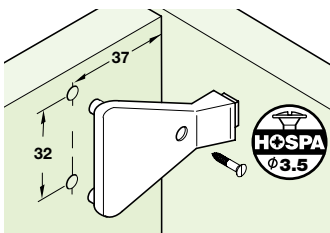

A Door stop

- With two dowels
- For series drilled holes
- Plastic with soft PVC buffer

Finish	Cat. No.
Transparent	356.34.410

Order qty: Multiples of 100 pcs

B Door stop

- With two dowels
- For series drilled holes
- Plastic with soft PVC buffer

Finish	Cat. No.
Transparent	356.28.410

Order qty: Multiples of 50 pcs

C Door stop

- With two dowels and one screw hole
- For series drilled holes
- Plastic with soft PVC buffer

Finish	Cat. No.
Cream-white	356.27.701

Order qty: Multiples of 100 pcs

D Cover cap

- To conceal Ø 35 mm drilled hole
- Plastic

Colour	Cat. No.
Light brown	340.44.900
White	340.44.700
Medium oak	340.44.410
Beige	340.44.400

Order qty: Multiples of 100 pcs

E Cover cap

- To conceal Ø 35 mm drilled hole
- Plastic

Colour	Cat. No.
Brown	340.40.100
Beige	340.40.400
White	340.40.700
Light oak	340.40.410
Cream-white (RAL 9001)	340.40.710
Dark grey	340.40.500
Matt nickel	340.40.600