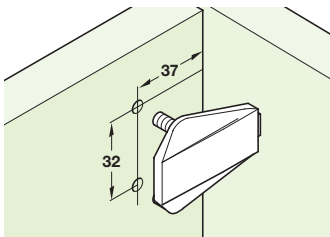

A Door stop

- With two dowels
- For series drilled holes
- Plastic with soft PVC buffer

Finish	Cat. No.
Transparent	356.34.410

Order qty: Multiples of 100 pcs

B Door stop

- With two dowels
- For series drilled holes
- Plastic with soft PVC buffer

Finish	Cat. No.
Transparent	356.28.410

Order qty: Multiples of 50 pcs

C Door stop

- With two dowels and one screw hole
- For series drilled holes
- Plastic with soft PVC buffer

Finish	Cat. No.
Cream-white	356.27.701

Order qty: Multiples of 100 pcs

D Cover cap

- To conceal Ø 35 mm drilled hole
- Plastic

Colour	Cat. No.
Light brown	340.44.900
White	340.44.700
Medium oak	340.44.410
Beige	340.44.400

Order qty: Multiples of 100 pcs