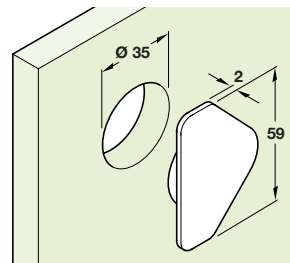

A Door stop

- With two dowels
- For series drilled holes
- Plastic with soft PVC buffer

Finish	Cat. No.
Transparent	356.34.410

Order qty: Multiples of 100 pcs

B Door stop

- With two dowels
- For series drilled holes
- Plastic with soft PVC buffer

Finish	Cat. No.
Transparent	356.28.410

Order qty: Multiples of 50 pcs

C Door stop

- With two dowels and one screw hole
- For series drilled holes
- Plastic with soft PVC buffer

Finish	Cat. No.
Cream-white	356.27.701

Order qty: Multiples of 100 pcs

D Cover cap

- To conceal Ø 35 mm drilled hole
- Plastic

Colour	Cat. No.
Light brown	340.44.900
White	340.44.700
Medium oak	340.44.410
Beige	340.44.400

Order qty: Multiples of 100 pcs

E Cover cap

- To conceal Ø 35 mm drilled hole
- Plastic

Colour	Cat. No.
Brown	340.40.100
Beige	340.40.400
White	340.40.700
Light oak	340.40.410
Cream-white (RAL 9001)	340.40.710
Dark grey	340.40.500
Matt nickel	340.40.600