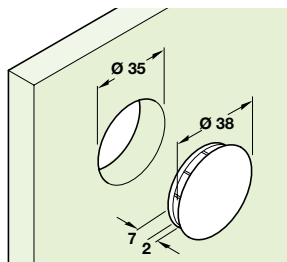

Order qty: Multiples of 100 pcs

D Cover cap

- To conceal Ø 35 mm drilled hole
- Plastic

Colour	Cat. No.
Light brown	340.44.900
White	340.44.700
Medium oak	340.44.410
Beige	340.44.400

Order qty: Multiples of 100 pcs

E Cover cap

- To conceal Ø 35 mm drilled hole
- Plastic

Colour	Cat. No.
Brown	340.40.100
Beige	340.40.400
White	340.40.700
Light oak	340.40.410
Cream-white (RAL 9001)	340.40.710
Dark grey	340.40.500
Matt nickel	340.40.600