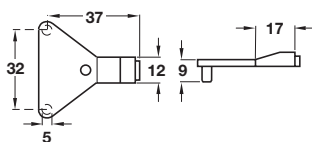

A Door stop

- With two dowels
- For series drilled holes
- Plastic with soft PVC buffer

Finish	Cat. No.
Transparent	356.34.410

Order qty: Multiples of 100 pcs

B Door stop

- With two dowels
- For series drilled holes
- Plastic with soft PVC buffer

Finish	Cat. No.
Transparent	356.28.410

Order qty: Multiples of 50 pcs

C Door stop

- With two dowels and one screw hole
- For series drilled holes
- Plastic with soft PVC buffer

Finish	Cat. No.
Cream-white	356.27.701

Order qty: Multiples of 100 pcs

D Cover cap

- To conceal Ø 35 mm drilled hole
- Plastic

Colour	Cat. No.
Light brown	340.44.900
White	340.44.700
Medium oak	340.44.410
Beige	340.44.400

Order qty: Multiples of 100 pcs

E Cover cap

- To conceal Ø 35 mm drilled hole
- Plastic

Colour	Cat. No.
Brown	340.40.100
Beige	340.40.400
White	340.40.700
Light oak	340.40.410
Cream-white (RAL 9001)	340.40.710
Dark grey	340.40.500
Matt nickel	340.40.600