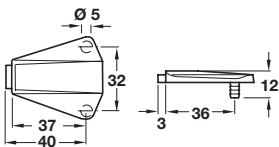

A Door stop

- With two dowels
- For series drilled holes
- Plastic with soft PVC buffer

Finish	Cat. No.
Transparent	356.34.410

Order qty: Multiples of 100 pcs

B Door stop

- With two dowels
- For series drilled holes
- Plastic with soft PVC buffer

Finish	Cat. No.
Transparent	356.28.410

Order qty: Multiples of 50 pcs

C Door stop

- With two dowels and one screw hole
- For series drilled holes
- Plastic with soft PVC buffer

Finish	Cat. No.
Cream-white	356.27.701

Order qty: Multiples of 100 pcs

D Cover cap

- To conceal Ø 35 mm drilled hole
- Plastic

Colour	Cat. No.
Light brown	340.44.900
White	340.44.700
Medium oak	340.44.410
Beige	340.44.400

Order qty: Multiples of 100 pcs

E Cover cap

- To conceal Ø 35 mm drilled hole
- Plastic

Colour	Cat. No.
Brown	340.40.100
Beige	340.40.400
White	340.40.700
Light oak	340.40.410
Cream-white (RAL 9001)	340.40.710
Dark grey	340.40.500
Matt nickel	340.40.600