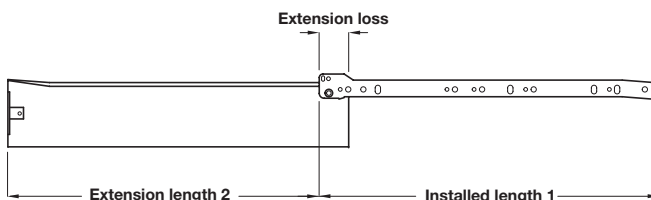

6

Drawer Runners

TCH-FF 2010, HUK. Dimensional data not binding. We reserve the right to alter specifications without notice.