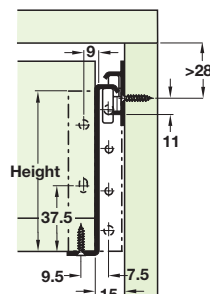

6

Drawer Runners

TCH-FF 2010, HUK. Dimensional data not binding. We reserve the right to alter specifications without notice.