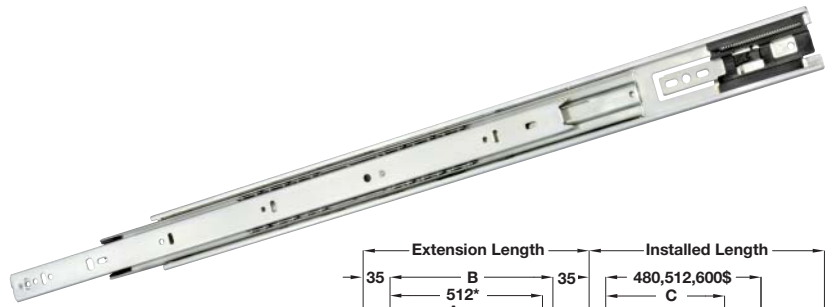

**Hold-in feature**

**A Accuride 3832TR ball bearing touch release drawer runners**

- Full extension, telescopic, side mounted
- **45 kg** carrying capacity
- Push on the drawer front to open or close the drawer
- Opening mechanism activated by 1/16" travel inward
- Propels drawers open approximately 2"-5" from the closed position
- Hold-in feature holds the closed drawer in
- Front disconnect (by depressing lever) for drawer removal
- Cam drawer adjust feature
- **Please note maximum drawer width to be used**
- Zinc plated steel

6 Drawer Runners

**Accuride 3832-TR Touch Release**

Installed length	Extension length	Max. drw width	Dim. A	Dim. B	Dim. C	Bright	Black	White
300 mm	305 mm	300 mm	-	192 mm	-	422.04.335	422.04.336	422.04.337
350 mm	356 mm	350 mm	-	242 mm	-	422.04.385	422.04.386	422.04.387
400 mm	406 mm	400 mm	-	292 mm	288 mm	422.04.435	422.04.436	422.04.437
450 mm	457 mm	450 mm	320 mm	342 mm	320 mm	422.04.485	422.04.486	422.04.487
500 mm	508 mm	500 mm	320 mm	392 mm	384 mm	422.04.535	422.04.536	422.04.537
550 mm	559 mm	550 mm	416 mm	442 mm	416 mm	422.04.585	422.04.586	422.04.587
600 mm	610 mm	600 mm	416 mm	492 mm	352 mm	422.04.635	422.04.636	422.04.637
650 mm	660 mm	600 mm	416 mm	542 mm	352 mm	422.04.685	422.04.686	422.04.687
700 mm	711 mm	600 mm	416 mm	592 mm	352 mm	422.04.735	422.04.736	422.04.737

Order qty: 1 pair

**Accuride 3832-DHDTR Heavy Duty Touch Release**

Installed length	Extension length	Max. drw width	Dim. A	Dim. B	Dim. C	Bright
300 mm	305 mm	300 mm	-	192 mm	-	422.97.830
350 mm	356 mm	350 mm	-	242 mm	-	422.97.835
400 mm	406 mm	400 mm	-	292 mm	288 mm	422.97.840
450 mm	457 mm	450 mm	320 mm	342 mm	320 mm	422.97.845
500 mm	508 mm	500 mm	320 mm	392 mm	384 mm	422.97.850
550 mm	559 mm	550 mm	416 mm	442 mm	416 mm	422.97.855
600 mm	610 mm	600 mm	416 mm	492 mm	352 mm	422.97.860
650 mm	660 mm	600 mm	416 mm	542 mm	352 mm	422.97.865
700 mm	711 mm	600 mm	416 mm	592 mm	352 mm	422.97.870