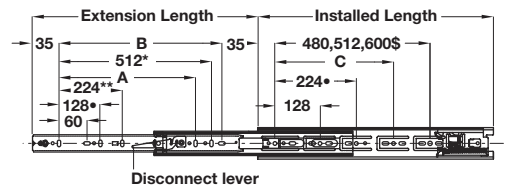

**Hold-in feature**

**A Accuride 3832TR ball bearing touch release drawer runners**

- Full extension, telescopic, side mounted
- **45 kg** carrying capacity
- Push on the drawer front to open or close the drawer
- Opening mechanism activated by 1/16" travel inward
- Propels drawers open approximately 2"-5" from the closed position
- Hold-in feature holds the closed drawer in
- Front disconnect (by depressing lever) for drawer removal
- Cam drawer adjust feature
- **Please note maximum drawer width to be used**
- Zinc plated steel

6 Drawer Runners

**Accuride 3832-TR Touch Release**

Installed length	Extension length	Max. drw width	Dim. A	Dim. B	Dim. C	Bright	Black	White
300 mm	305 mm	300 mm	-	192 mm	-	422.04.335	422.04.336	422.04.337
350 mm	356 mm	350 mm	-	242 mm	-	422.04.385	422.04.386	422.04.387
400 mm	406 mm	400 mm	-	292 mm	288 mm	422.04.435	422.04.436	422.04.437
450 mm	457 mm	450 mm	320 mm	342 mm	320 mm	422.04.485	422.04.486	422.04.487
500 mm	508 mm	500 mm	320 mm	392 mm	384 mm	422.04.535	422.04.536	422.04.537
550 mm	559 mm	550 mm	416 mm	442 mm	416 mm	422.04.585	422.04.586	422.04.587
600 mm	610 mm	600 mm	416 mm	492 mm	352 mm	422.04.635	422.04.636	422.04.637
650 mm	660 mm	600 mm	416 mm	542 mm	352 mm	422.04.685	422.04.686	422.04.687
700 mm	711 mm	600 mm	416 mm	592 mm	352 mm	422.04.735	422.04.736	422.04.737

Order qty: 1 pair

**Accuride 3832-DHDTR Heavy Duty Touch Release**

Installed length	Extension length	Max. drw width	Dim. A	Dim. B	Dim. C	Bright
300 mm	305 mm	300 mm	-	192 mm	-	422.97.830
350 mm	356 mm	350 mm	-	242 mm	-	422.97.835
400 mm	406 mm	400 mm	-	292 mm	288 mm	422.97.840
450 mm	457 mm	450 mm	320 mm	342 mm	320 mm	422.97.845
500 mm	508 mm	500 mm	320 mm	392 mm	384 mm	422.97.850
550 mm	559 mm	550 mm	416 mm	442 mm	416 mm	422.97.855
600 mm	610 mm	600 mm	416 mm	492 mm	352 mm	422.97.860
650 mm	660 mm	600 mm	416 mm	542 mm	352 mm	422.97.865
700 mm	711 mm	600 mm	416 mm	592 mm	352 mm	422.97.870