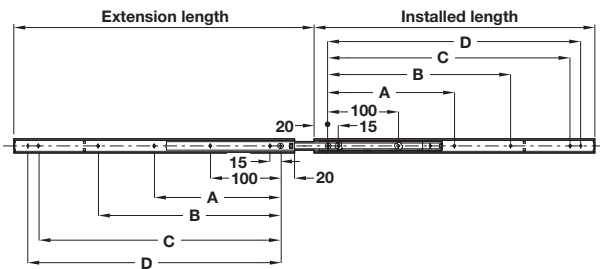

A Accuride 2421 drawer runners, single extension

- 16 kg carrying capacity
- Low profile: 20 mm high
- Bright zinc-plated steel

Single Extension **80,000**

Installed length	Extension length	Dim. A	Dim. B	Dim. C	Dim. D	Dim. E	Dim. F	Cat. No.
200 mm	132 mm	-	-	145 mm	160 mm	-	-	432.29.920
250 mm	182 mm	-	-	195 mm	210 mm	-	150 mm	432.29.925
300 mm	220 mm	-	160 mm	245 mm	260 mm	-	190 mm	432.29.930
350 mm	257 mm	-	210 mm	295 mm	310 mm	-	225 mm	432.29.935
400 mm	294 mm	-	260 mm	345 mm	360 mm	-	265 mm	432.29.940
450 mm	331 mm	205 mm	310 mm	395 mm	410 mm	190 mm	300 mm	432.29.945
500 mm	381 mm	230 mm	360 mm	445 mm	460 mm	225 mm	337 mm	432.29.950

Order qty: 1 pair

B Accuride 2431 drawer runners, full extension

- 20 kg carrying capacity
- Low profile: 20 mm high
- Bright zinc-plated steel

Full Extension **80,000**

Installed length	Extension length	Dim. A	Dim. B	Dim. C	Dim. D	Cat. No.
200 mm	231 mm	-	-	145 mm	160 mm	432.30.920
250 mm	280 mm	-	-	195 mm	210 mm	432.30.925
300 mm	329 mm	-	160 mm	245 mm	260 mm	432.30.930
350 mm	379 mm	-	210 mm	295 mm	310 mm	432.30.935
400 mm	428 mm	-	260 mm	345 mm	360 mm	432.30.940
450 mm	477 mm	205 mm	310 mm	395 mm	410 mm	432.30.945
500 mm	526 mm	230 mm	360 mm	445 mm	460 mm	432.30.950