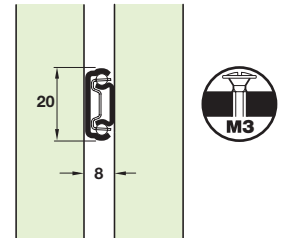

A Accuride 2421 drawer runners, single extension

- 16 kg carrying capacity
- Low profile: 20 mm high
- Bright zinc-plated steel

Single Extension **80,000**

Installed length	Extension length	Dim. A	Dim. B	Dim. C	Dim. D	Dim. E	Dim. F	Cat. No.
200 mm	132 mm	-	-	145 mm	160 mm	-	-	432.29.920
250 mm	182 mm	-	-	195 mm	210 mm	-	150 mm	432.29.925
300 mm	220 mm	-	160 mm	245 mm	260 mm	-	190 mm	432.29.930
350 mm	257 mm	-	210 mm	295 mm	310 mm	-	225 mm	432.29.935
400 mm	294 mm	-	260 mm	345 mm	360 mm	-	265 mm	432.29.940
450 mm	331 mm	205 mm	310 mm	395 mm	410 mm	190 mm	300 mm	432.29.945
500 mm	381 mm	230 mm	360 mm	445 mm	460 mm	225 mm	337 mm	432.29.950

Order qty: 1 pair

B Accuride 2431 drawer runners, full extension

- 20 kg carrying capacity
- Low profile: 20 mm high
- Bright zinc-plated steel

Full Extension **80,000**

Installed length	Extension length	Dim. A	Dim. B	Dim. C	Dim. D	Cat. No.
200 mm	231 mm	-	-	145 mm	160 mm	432.30.920
250 mm	280 mm	-	-	195 mm	210 mm	432.30.925
300 mm	329 mm	-	160 mm	245 mm	260 mm	432.30.930
350 mm	379 mm	-	210 mm	295 mm	310 mm	432.30.935
400 mm	428 mm	-	260 mm	345 mm	360 mm	432.30.940
450 mm	477 mm	205 mm	310 mm	395 mm	410 mm	432.30.945
500 mm	526 mm	230 mm	360 mm	445 mm	460 mm	432.30.950