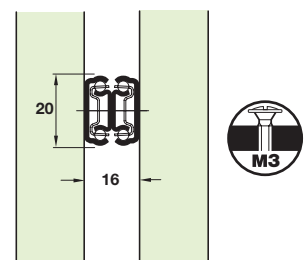

A Accuride 2421 drawer runners, single extension

- 16 kg carrying capacity
- Low profile: 20 mm high
- Bright zinc-plated steel

Single Extension **80,000**

Installed length	Extension length	Dim. A	Dim. B	Dim. C	Dim. D	Dim. E	Dim. F	Cat. No.
200 mm	132 mm	-	-	145 mm	160 mm	-	-	432.29.920
250 mm	182 mm	-	-	195 mm	210 mm	-	150 mm	432.29.925
300 mm	220 mm	-	160 mm	245 mm	260 mm	-	190 mm	432.29.930
350 mm	257 mm	-	210 mm	295 mm	310 mm	-	225 mm	432.29.935
400 mm	294 mm	-	260 mm	345 mm	360 mm	-	265 mm	432.29.940
450 mm	331 mm	205 mm	310 mm	395 mm	410 mm	190 mm	300 mm	432.29.945
500 mm	381 mm	230 mm	360 mm	445 mm	460 mm	225 mm	337 mm	432.29.950

Order qty: 1 pair

B Accuride 2431 drawer runners, full extension

- 20 kg carrying capacity
- Low profile: 20 mm high
- Bright zinc-plated steel

Full Extension **80,000**

Installed length	Extension length	Dim. A	Dim. B	Dim. C	Dim. D	Cat. No.
200 mm	231 mm	-	-	145 mm	160 mm	432.30.920
250 mm	280 mm	-	-	195 mm	210 mm	432.30.925
300 mm	329 mm	-	160 mm	245 mm	260 mm	432.30.930
350 mm	379 mm	-	210 mm	295 mm	310 mm	432.30.935
400 mm	428 mm	-	260 mm	345 mm	360 mm	432.30.940
450 mm	477 mm	205 mm	310 mm	395 mm	410 mm	432.30.945
500 mm	526 mm	230 mm	360 mm	445 mm	460 mm	432.30.950