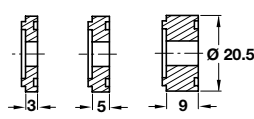

Installed length 1	Extension length 2	Cat. No.
300 mm	215 mm	423.03.830
350 mm	265 mm	423.03.835
400 mm	300 mm	423.03.840
450 mm	350 mm	423.03.845
500 mm	400 mm	423.03.850
550 mm	430 mm	423.03.855
600 mm	480 mm	423.03.860
650 mm	530 mm	423.03.865
700 mm	560 mm	423.03.870

Single Extension

Order qty: 1 pair

6

Drawer Runners

B Spacer

- For placement between the profiles and cabinet side panels
- For various installation widths or to compensate for door overhang

Thickness	Cat. No.
4 mm, with plug	037.93.708
3 mm	037.93.717
5 mm	037.93.726
9 mm	037.93.735

Order qty: Multiples of 100 pcs

Spacer with expanding plug press-fit in drilled holes Ø 5 mm

Spacers to build up from the cabinet surface

C Drawer runners, single extension

- **25 kg** carrying capacity
- Screw fixing to drawer and screw fixing using slots in carcase profile, 32 mm series drilled holes
- Self-closing
- 4 friction bearing mounted nylon rollers
- Plastic coated steel

Installed length	Extension length	Extension loss	Aluminium (RAL 9006)	White (RAL9010)	Black (RAL 9011)	Brown
250 mm	163 mm	87 mm	423.08.226	423.08.726	423.08.326	423.08.126
300 mm	213 mm	87 mm	423.08.231	423.08.731	423.08.331	423.08.131
350 mm	263 mm	87 mm	423.08.236	423.08.736	423.08.336	423.08.136
400 mm	313 mm	97 mm	423.08.241	423.08.741	423.08.341	423.08.141
450 mm	363 mm	97 mm	423.08.246	423.08.746	423.08.346	423.08.146
500 mm	413 mm	97 mm	423.08.251	423.08.751	423.08.351	423.08.151
550 mm	433 mm	117 mm	423.08.256	423.08.756	423.08.356	423.08.156
600 mm	483 mm	117 mm	423.08.261	423.08.761	423.08.361	423.08.161