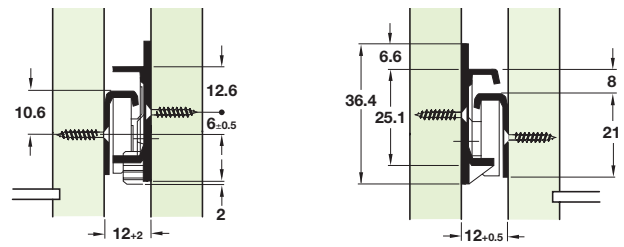

Installed length 1	Extension length 2	Cat. No.
300 mm	215 mm	423.03.830
350 mm	265 mm	423.03.835
400 mm	300 mm	423.03.840
450 mm	350 mm	423.03.845
500 mm	400 mm	423.03.850
550 mm	430 mm	423.03.855
600 mm	480 mm	423.03.860
650 mm	530 mm	423.03.865
700 mm	560 mm	423.03.870

Single Extension