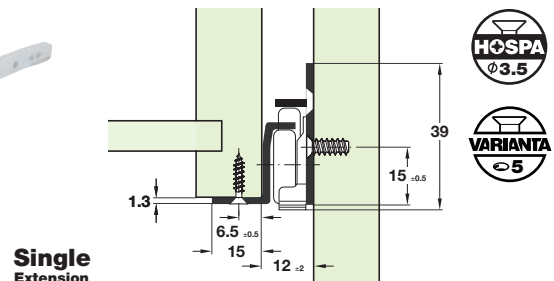

Single Extension