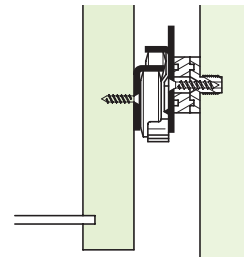

Installed length 1	Extension length 2	Cat. No.
300 mm	215 mm	423.03.830
350 mm	265 mm	423.03.835
400 mm	300 mm	423.03.840
450 mm	350 mm	423.03.845
500 mm	400 mm	423.03.850
550 mm	430 mm	423.03.855
600 mm	480 mm	423.03.860
650 mm	530 mm	423.03.865
700 mm	560 mm	423.03.870

Single Extension

Order qty: 1 pair

6

Drawer Runners

B Spacer

- For placement between the profiles and cabinet side panels
- For various installation widths or to compensate for door overhang

Thickness	Cat. No.
4 mm, with plug	037.93.708
3 mm	037.93.717
5 mm	037.93.726
9 mm	037.93.735

Order qty: Multiples of 100 pcs

Spacer with expanding plug press-fit in drilled holes Ø 5 mm

Spacers to build up from the cabinet surface

C Drawer runners, single extension

- **25 kg** carrying capacity
- Screw fixing to drawer and screw fixing using slots in carcase profile, 32 mm series drilled holes
- Self-closing
- 4 friction bearing mounted nylon rollers
- Plastic coated steel

Installed length	Extension length	Extension loss	Aluminium (RAL 9006)	White (RAL9010)	Black (RAL 9011)	Brown
250 mm	163 mm	87 mm	423.08.226	423.08.726	423.08.326	423.08.126
300 mm	213 mm	87 mm	423.08.231	423.08.731	423.08.331	423.08.131
350 mm	263 mm	87 mm	423.08.236	423.08.736	423.08.336	423.08.136
400 mm	313 mm	97 mm	423.08.241	423.08.741	423.08.341	423.08.141
450 mm	363 mm	97 mm	423.08.246	423.08.746	423.08.346	423.08.146
500 mm	413 mm	97 mm	423.08.251	423.08.751	423.08.351	423.08.151
550 mm	433 mm	117 mm	423.08.256	423.08.756	423.08.356	423.08.156
600 mm	483 mm	117 mm	423.08.261	423.08.761	423.08.361	423.08.161