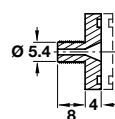

Installed length 1	Extension length 2	Cat. No.
300 mm	215 mm	423.03.830
350 mm	265 mm	423.03.835
400 mm	300 mm	423.03.840
450 mm	350 mm	423.03.845
500 mm	400 mm	423.03.850
550 mm	430 mm	423.03.855
600 mm	480 mm	423.03.860
650 mm	530 mm	423.03.865
700 mm	560 mm	423.03.870

Single Extension

Order qty: 1 pair

6

Drawer Runners

B Spacer

- For placement between the profiles and cabinet side panels
- For various installation widths or to compensate for door overhang

Thickness	Cat. No.
4 mm, with plug	037.93.708
3 mm	037.93.717
5 mm	037.93.726
9 mm	037.93.735

Order qty: Multiples of 100 pcs

Spacer with expanding plug press-fit in drilled holes Ø 5 mm

Spacers to build up from the cabinet surface

C Drawer runners, single extension

- **25 kg** carrying capacity
- Screw fixing to drawer and screw fixing using slots in carcase profile, 32 mm series drilled holes
- Self-closing
- 4 friction bearing mounted nylon rollers
- Plastic coated steel

Installed length	Extension length	Extension loss	Aluminium (RAL 9006)	White (RAL9010)	Black (RAL 9011)	Brown
250 mm	163 mm	87 mm	423.08.226	423.08.726	423.08.326	423.08.126
300 mm	213 mm	87 mm	423.08.231	423.08.731	423.08.331	423.08.131
350 mm	263 mm	87 mm	423.08.236	423.08.736	423.08.336	423.08.136
400 mm	313 mm	97 mm	423.08.241	423.08.741	423.08.341	423.08.141
450 mm	363 mm	97 mm	423.08.246	423.08.746	423.08.346	423.08.146
500 mm	413 mm	97 mm	423.08.251	423.08.751	423.08.351	423.08.151
550 mm	433 mm	117 mm	423.08.256	423.08.756	423.08.356	423.08.156
600 mm	483 mm	117 mm	423.08.261	423.08.761	423.08.361	423.08.161