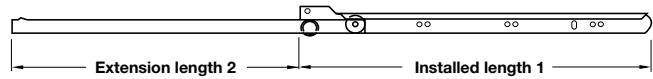

Installed length 1	Extension length 2	Cat. No.
300 mm	215 mm	423.03.830
350 mm	265 mm	423.03.835
400 mm	300 mm	423.03.840
450 mm	350 mm	423.03.845
500 mm	400 mm	423.03.850
550 mm	430 mm	423.03.855
600 mm	480 mm	423.03.860
650 mm	530 mm	423.03.865
700 mm	560 mm	423.03.870

Single Extension