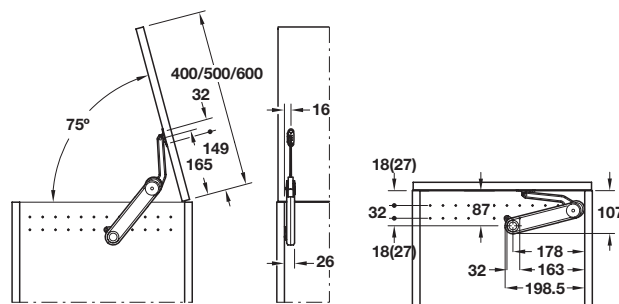

Installation

C Mounting bracket

- For mounting the lid stay to the cabinet
- Nickel plated steel

	Cat. No.
For edge distance (cabinet) 37 or 63 mm	373.69.906
For edge distance (cabinet) 28 mm	373.69.907

Order qty: 1 pc

D Mounting bracket

- For mounting the lid stay to the lid
- Nickel plated steel

Installation	Cat. No.
For wooden flaps or flaps with aluminium frame, from frame width 45 mm	
For Varianta special screw	373.69.904
For chipboard screws	373.69.911
With slide-on clip (for quick fixing), for Varianta special screw	373.69.908
With slide-on clip (for quick fixing) for chipboard screws	373.69.912
For flaps with aluminium frame, frame width 20 mm	
With slide-on clip (for quick fixing)	373.69.909
Without slide-on clip	373.69.905

Order qty: 1 pc