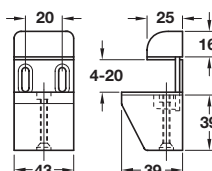

Size	Shelf thickness	Depth	Width	Height
Small	4-25 mm	40 mm	25 mm	37 mm
Large	4-25 mm	42 mm	41 mm	41 mm

A Shelf clamp support

- For **4-25 mm** shelf thickness
- Zinc alloy

Finish	Size: Small	Size: Large
Stainless steel	284.00.021	284.00.023
RAL 9006 silver coloured	284.00.921	284.00.923
Polished chrome-plated	284.00.221	-

Order qty: 1 pc

Size	Shelf thickness	Depth	Width	Height
Small	3-15 mm	40 mm	21 mm	30 mm
Large	3-23 mm	47 mm	41 mm	34 mm

B Shelf clamp support

- For **3-15 mm** or **3-23 mm** shelf thickness
- Zinc alloy

Finish	Size: Small	Size: Large
Stainless steel	284.00.011	284.00.013
RAL 9006 silver coloured	284.00.911	284.00.913
Polished chrome-plated	284.00.211	284.00.213

Order qty: 1 pc

C Shelf support, screw fixing

Order qty: 1 pc

Size	Shelf thickness	Depth	Width	Height
Medium	4-20 mm	54 mm	26 mm	47 mm
Large	4-23 mm	69 mm	25 mm	48 mm
X Large	4-40 mm	105 mm	40 mm	75 mm

D Shelf clamp support

- For **4-20 mm**, **4-23 mm** and **4-40 mm** shelf thickness
- Zinc alloy