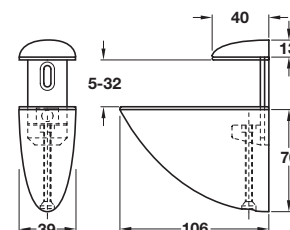

E Shelf support, screw fixing

- For **5-32 mm** glass or wood thickness
- Fixings included
- Zinc alloy

Finish	Cat. No.
Polished chrome	287.94.200
Polished brass	287.94.800
White	287.94.700
Matt nickel	287.94.600
Matt chrome	287.94.400
Brushed nickel	287.94.000

Order qty: 1 pc

TCH-FF 2010, HUK. Dimensional data not binding. We reserve the right to alter specifications without notice.