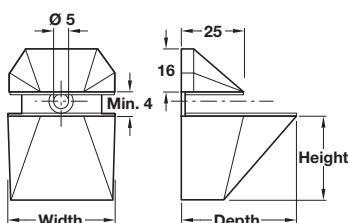

Size	Shelf thickness	Depth	Width	Height
Small	4-25 mm	40 mm	25 mm	37 mm
Large	4-25 mm	42 mm	41 mm	41 mm

A Shelf clamp support

- For **4-25 mm** shelf thickness
- Zinc alloy

Finish	Size: Small	Size: Large
Stainless steel	284.00.021	284.00.023
RAL 9006 silver coloured	284.00.921	284.00.923
Polished chrome-plated	284.00.221	-

Order qty: 1 pc

Size	Shelf thickness	Depth	Width	Height
Small	3-15 mm	40 mm	21 mm	30 mm
Large	3-23 mm	47 mm	41 mm	34 mm

B Shelf clamp support

- For **3-15 mm** or **3-23 mm** shelf thickness
- Zinc alloy

Order qty: 1 pc

Size	Shelf thickness	Depth	Width	Height
Medium	4-20 mm	54 mm	26 mm	47 mm
Large	4-23 mm	69 mm	25 mm	48 mm
X Large	4-40 mm	105 mm	40 mm	75 mm

D Shelf clamp support

- For **4-20 mm**, **4-23 mm** and **4-40 mm** shelf thickness
- Zinc alloy