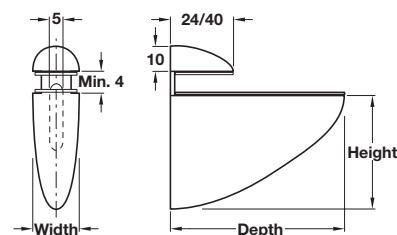

Size	Shelf thickness	Depth	Width	Height
Small	4-25 mm	40 mm	25 mm	37 mm
Large	4-25 mm	42 mm	41 mm	41 mm

A Shelf clamp support

- For **4-25 mm** shelf thickness
- Zinc alloy

Finish	Size: Small	Size: Large
Stainless steel	284.00.021	284.00.023
RAL 9006 silver coloured	284.00.921	284.00.923
Polished chrome-plated	284.00.221	-

Order qty: 1 pc

Size	Shelf thickness	Depth	Width	Height
Small	3-15 mm	40 mm	21 mm	30 mm
Large	3-23 mm	47 mm	41 mm	34 mm

B Shelf clamp support

- For **3-15 mm** or **3-23 mm** shelf thickness
- Zinc alloy

Finish	Size: Small	Size: Large
Stainless steel	284.00.011	284.00.013
RAL 9006 silver coloured	284.00.911	284.00.913
Polished chrome-plated	284.00.211	284.00.213

Order qty: 1 pc

C Shelf support, screw fixing

Order qty: 1 pc

Size	Shelf thickness	Depth	Width	Height
Medium	4-20 mm	54 mm	26 mm	47 mm
Large	4-23 mm	69 mm	25 mm	48 mm
X Large	4-40 mm	105 mm	40 mm	75 mm

D Shelf clamp support

- For **4-20 mm**, **4-23 mm** and **4-40 mm** shelf thickness
- Zinc alloy