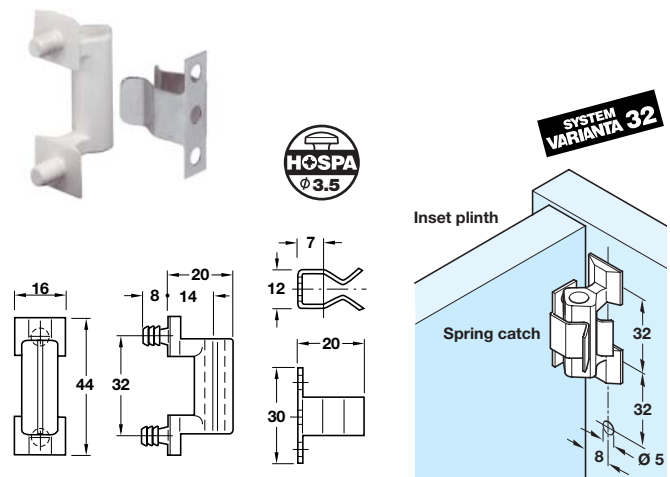

D Spring catch

- For butt or flush mounted plinth panels
- Spring catch: Screw fixing
- Counterpiece: Press fit
- Chromatized steel spring catch and nylon counterpiece

	Cat. No.
Spring catch	245.07.711

Order qty: Multiples of 100 pcs

TCH-FF 2010, HUK. Dimensional data not binding. We reserve the right to alter specifications without notice.