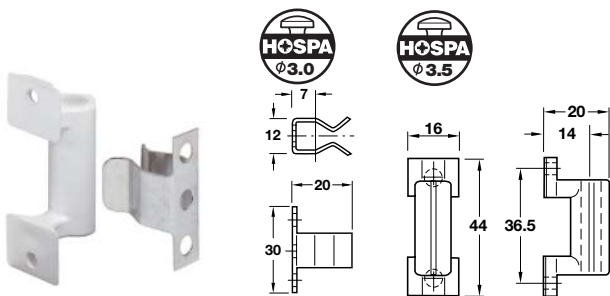

B Spring catch

- For butt or flush mounted plinth panels
- Spring catch: Screw fixing
- Counterpiece: Screw fixing
- Chromatized steel spring catch and nylon counterpiece

	Cat. No.
With counterpiece	245.07.702
Without counterpiece	245.07.760

Order qty: Multiples of 100 pcs

C Spring catch

- For butt or flush mounted plinth panels
- Spring catch: Screw fixing
- Counterpiece: Press fit
- Blue tempered steel spring catch and nylon counterpiece

	Cat. No.
Spring catch	245.07.757

Order qty: Multiples of 100 pcs