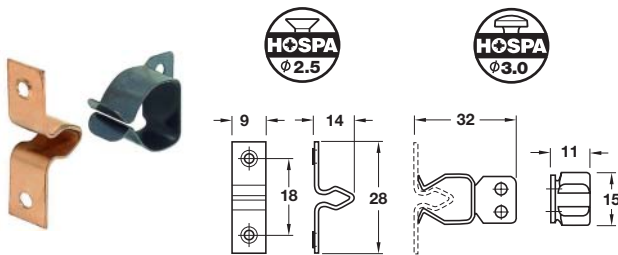

Spring catch 15 x 10 x 30 mm

Spring catch 20 x 12 x 40 mm

Spring catch 32 x 11 x 15 mm

### A Spring catch

- For butt or flush closing doors
- Spring catch: Screw fixing
- Counterpiece: Screw fixing
- Blue tempered steel spring catch and brass-plated steel counterpiece

Length x width x height	Cat. No.
15 x 10 x 30 mm	245.05.502
20 x 12 x 40 mm	245.06.509
32 x 11 x 15 mm	245.02.501