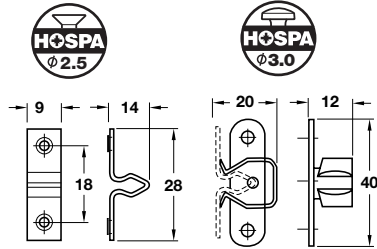

Spring catch 15 x 10 x 30 mm

Spring catch 20 x 12 x 40 mm

Spring catch 32 x 11 x 15 mm

### A Spring catch

- For butt or flush closing doors
- Spring catch: Screw fixing
- Counterpiece: Screw fixing
- Blue tempered steel spring catch and brass-plated steel counterpiece

Length x width x height	Cat. No.
15 x 10 x 30 mm	245.05.502
20 x 12 x 40 mm	245.06.509
32 x 11 x 15 mm	245.02.501