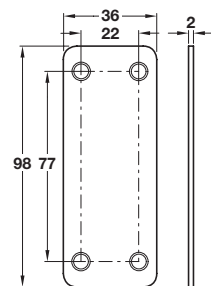

Length	Cat. No.
50 mm	260.21.509
70 mm	260.21.705

Order qty: Multiples of 50 pcs

D Connecting plate

- Screw fixing
- For furniture assembly
- Nickel-plated steel

Length	Cat. No.
60 mm	260.20.011
80 mm	260.20.020
100 mm	260.20.039

Order qty: Multiples of 50 pcs

E Connecting plate

- Screw fixing
- Steel

Finish	Cat. No.
Steel	260.22.020

Order qty: Multiples of 50 pcs

F Connecting plate

- Screw fixing
- Steel

Finish	Cat. No.
Bright zinc-plated	260.21.950

Order qty: 1 pc

B Connecting bracket with joint

- For angled structures from 30° to 270°, continuously adjustable, flexible mounting bracket/carcass connector
- Screw fixing
- Plastic

Finish	Cat. No.
White	264.01.700