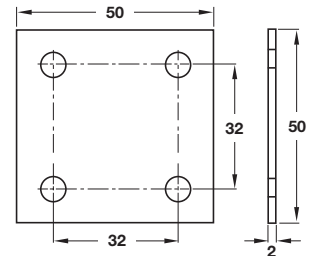

Length	Cat. No.
50 mm	260.21.509
70 mm	260.21.705

Order qty: Multiples of 50 pcs

D Connecting plate

- Screw fixing
- For furniture assembly
- Nickel-plated steel

Length	Cat. No.
60 mm	260.20.011
80 mm	260.20.020
100 mm	260.20.039

Order qty: Multiples of 50 pcs

E Connecting plate

- Screw fixing
- Steel

Finish	Cat. No.
Steel	260.22.020

Order qty: Multiples of 50 pcs

F Connecting plate

- Screw fixing
- Steel

Finish	Cat. No.
Bright zinc-plated	260.21.950

Order qty: 1 pc

B Connecting bracket with joint

- For angled structures from 30° to 270°, continuously adjustable, flexible mounting bracket/carcass connector
- Screw fixing
- Plastic

Finish	Cat. No.
White	264.01.700