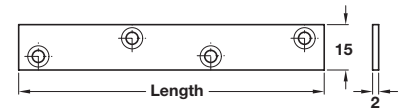

A Fixing bracket

- Screw fixing
- For furniture assembly
- Plastic

Finish	Cat. No.
Brown	260.24.130

Order qty: Multiples of 100 pcs

C Connecting plate

- Screw fixing
- For furniture assembly
- Galvanized steel

Length	Cat. No.
50 mm	260.21.509
70 mm	260.21.705

Order qty: Multiples of 50 pcs

D Connecting plate

- Screw fixing
- For furniture assembly
- Nickel-plated steel

Length	Cat. No.
60 mm	260.20.011
80 mm	260.20.020
100 mm	260.20.039

Order qty: Multiples of 50 pcs

E Connecting plate

- Screw fixing
- Steel

Finish	Cat. No.
Steel	260.22.020

Order qty: Multiples of 50 pcs

F Connecting plate

- Screw fixing
- Steel

Finish	Cat. No.
Bright zinc-plated	260.21.950

Order qty: 1 pc

B Connecting bracket with joint

- For angled structures from 30° to 270°, continuously adjustable, flexible mounting bracket/carcass connector
- Screw fixing
- Plastic

Finish	Cat. No.
White	264.01.700