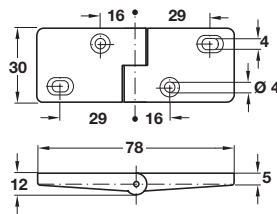

Length	Cat. No.
50 mm	260.21.509
70 mm	260.21.705

Order qty: Multiples of 50 pcs

D Connecting plate

- Screw fixing
- For furniture assembly
- Nickel-plated steel

Length	Cat. No.
60 mm	260.20.011
80 mm	260.20.020
100 mm	260.20.039

Order qty: Multiples of 50 pcs

E Connecting plate

- Screw fixing
- Steel

Finish	Cat. No.
Steel	260.22.020

Order qty: Multiples of 50 pcs

F Connecting plate

- Screw fixing
- Steel

Finish	Cat. No.
Bright zinc-plated	260.21.950

Order qty: 1 pc

B Connecting bracket with joint

- For angled structures from 30° to 270°, continuously adjustable, flexible mounting bracket/carcass connector
- Screw fixing
- Plastic

Finish	Cat. No.
White	264.01.700