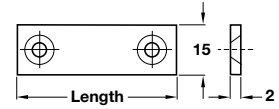

A Fixing bracket

- Screw fixing
- For furniture assembly
- Plastic

Finish	Cat. No.
Brown	260.24.130

Order qty: Multiples of 100 pcs

C Connecting plate

- Screw fixing
- For furniture assembly
- Galvanized steel

Length	Cat. No.
50 mm	260.21.509
70 mm	260.21.705

Order qty: Multiples of 50 pcs

D Connecting plate

- Screw fixing
- For furniture assembly
- Nickel-plated steel

Length	Cat. No.
60 mm	260.20.011
80 mm	260.20.020
100 mm	260.20.039

Order qty: 1 pc

B Connecting bracket with joint

- For angled structures from 30° to 270°, continuously adjustable, flexible mounting bracket/carcass connector
- Screw fixing
- Plastic

Finish	Cat. No.
White	264.01.700