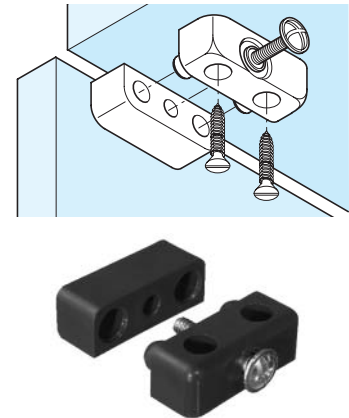

5

Connecting Fittings

A 'T' knock down fitting

- Plastic outer housing
- Galvanized steel plug element and fastening screw

Finish	Cat. No.
White	262.61.700
Brown	262.61.100

Order qty: 1 pc

B Modesty knock down fitting

- Two blocks form one fitting
- Plastic

Finish	Cat. No.
White	262.57.705
Cream white	262.57.401
Brown	262.57.107

Order qty: Multiples of 100 pcs (200 blocks)

C Modesty knock down fitting

- One block only
- Plastic

Finish	Cat. No.
Brown	262.57.116
Cream white	262.57.410
White	262.57.714
Black	262.57.300
Beech	262.57.350

Order qty: Multiples of 100 pcs

D Knock down fitting

- Zinc alloy outer housing, plastic plug element