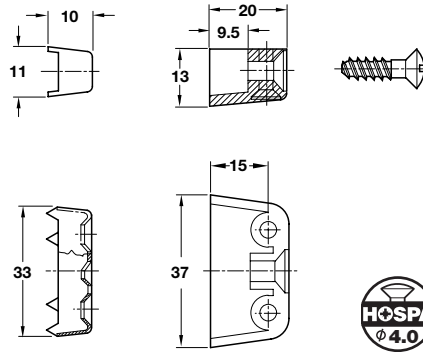

5

Connecting Fittings

A 'T' knock down fitting

- Plastic outer housing
- Galvanized steel plug element and fastening screw

Finish	Cat. No.
White	262.61.700
Brown	262.61.100

Order qty: 1 pc

B Modesty knock down fitting

- Two blocks form one fitting
- Plastic

Finish	Cat. No.
White	262.57.705
Cream white	262.57.401
Brown	262.57.107

Order qty: Multiples of 100 pcs (200 blocks)

C Modesty knock down fitting

- One block only
- Plastic

Finish	Cat. No.
Brown	262.57.116
Cream white	262.57.410
White	262.57.714
Black	262.57.300
Beech	262.57.350

Order qty: Multiples of 100 pcs

D Knock down fitting

- Zinc alloy outer housing, plastic plug element