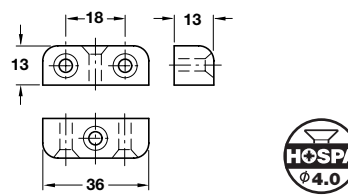

5

Connecting Fittings

A 'T' knock down fitting

- Plastic outer housing
- Galvanized steel plug element and fastening screw

Finish	Cat. No.
White	262.61.700
Brown	262.61.100

Order qty: 1 pc

B Modesty knock down fitting

- Two blocks form one fitting
- Plastic

Finish	Cat. No.
White	262.57.705
Cream white	262.57.401
Brown	262.57.107

Order qty: Multiples of 100 pcs (200 blocks)

C Modesty knock down fitting

- One block only
- Plastic

Finish	Cat. No.
Brown	262.57.116
Cream white	262.57.410
White	262.57.714
Black	262.57.300
Beech	262.57.350

Order qty: Multiples of 100 pcs

D Knock down fitting

- Zinc alloy outer housing, plastic plug element