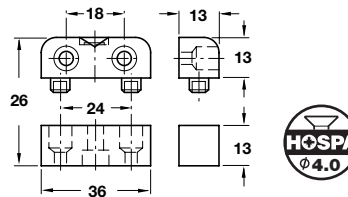

5

Connecting Fittings

A 'T' knock down fitting

- Plastic outer housing
- Galvanized steel plug element and fastening screw

Finish	Cat. No.
White	262.61.700
Brown	262.61.100

Order qty: 1 pc

B Modesty knock down fitting

- Two blocks form one fitting
- Plastic

Finish	Cat. No.
White	262.57.705
Cream white	262.57.401
Brown	262.57.107

Order qty: Multiples of 100 pcs (200 blocks)

C Modesty knock down fitting

- One block only
- Plastic

Finish	Cat. No.
Brown	262.57.116
Cream white	262.57.410
White	262.57.714
Black	262.57.300
Beech	262.57.350

Order qty: Multiples of 100 pcs

D Knock down fitting

- Zinc alloy outer housing, plastic plug element