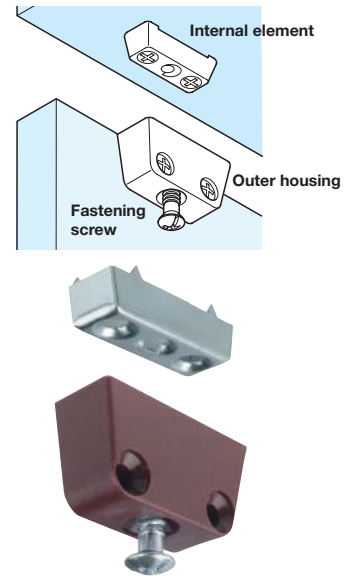

5

Connecting Fittings

A 'T' knock down fitting

- Plastic outer housing
- Galvanized steel plug element and fastening screw

Finish	Cat. No.
White	262.61.700
Brown	262.61.100

Order qty: 1 pc

B Modesty knock down fitting

- Two blocks form one fitting
- Plastic

Finish	Cat. No.
White	262.57.705
Cream white	262.57.401
Brown	262.57.107

Order qty: Multiples of 100 pcs (200 blocks)

C Modesty knock down fitting

- One block only
- Plastic

Finish	Cat. No.
Brown	262.57.116
Cream white	262.57.410
White	262.57.714
Black	262.57.300
Beech	262.57.350

Order qty: Multiples of 100 pcs

D Knock down fitting

- Zinc alloy outer housing, plastic plug element