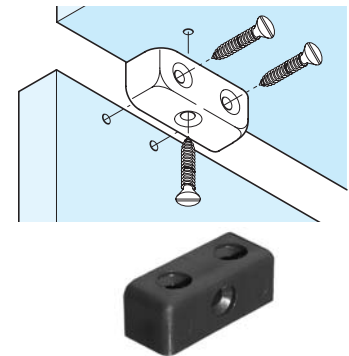

5

Connecting Fittings

A 'T' knock down fitting

- Plastic outer housing
- Galvanized steel plug element and fastening screw

Finish	Cat. No.
White	262.61.700
Brown	262.61.100

Order qty: 1 pc

B Modesty knock down fitting

- Two blocks form one fitting
- Plastic

Finish	Cat. No.
White	262.57.705
Cream white	262.57.401
Brown	262.57.107

Order qty: Multiples of 100 pcs (200 blocks)

C Modesty knock down fitting

- One block only
- Plastic

Finish	Cat. No.
Brown	262.57.116
Cream white	262.57.410
White	262.57.714
Black	262.57.300
Beech	262.57.350

Order qty: Multiples of 100 pcs

D Knock down fitting

- Zinc alloy outer housing, plastic plug element