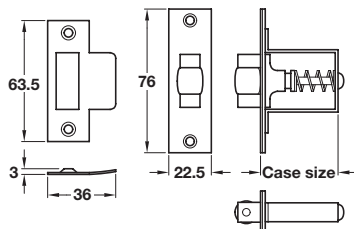

A Mortice roller bolt catch

- Operation: Adjustable roller bolt action
- Frame: Zinc coated steel. 33 mm height, 22 mm wide
- Forend: Square. 2 piece. Satin brass or stainless steel. 22.5 mm wide
- Strike plate: Square. Flat. Brass or stainless steel. 36 mm wide
- For standard duty use
- For min. 30 mm thickness
- Fixing screws included

Finish	Cat. No.
Case size 45 mm	
Stainless steel	911.24.037
Electro-brassed	911.24.038

Order qty: 1 pc

B Tubular mortice latch

- Operation: Latchbolt operated by lever handles
- Case: Steel. Epoxy powder coated, 15 mm wide
- Forend: Square. Steel, self handing
- Strike plate: Square. Flat. Included. Steel
- Follower: 8 mm diecast zinc. For use with sprung furniture
- Latchbolt: Brass. Self handing
- Fixing screws included

Finish	Cat. No.
Backset 46 mm, case size 66 mm	
Nickel-plated	911.23.300
Satin brass	911.23.301
Backset 58 mm, case size 79 mm	
Nickel-plated	911.23.302
Satin brass	911.23.303

Order qty: 1 pc

5

Catches, Latches and Bolts