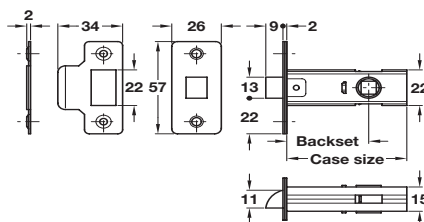

A Mortice roller bolt catch

- Operation: Adjustable roller bolt action
- Frame: Zinc coated steel. 33 mm height, 22 mm wide
- Forend: Square. 2 piece. Satin brass or stainless steel. 22.5 mm wide
- Strike plate: Square. Flat. Brass or stainless steel. 36 mm wide
- For standard duty use
- For min. 30 mm thickness
- Fixing screws included

Finish	Cat. No.
Case size 45 mm	
Stainless steel	911.24.037
Electro-brassed	911.24.038

Order qty: 1 pc

B Tubular mortice latch

- Operation: Latchbolt operated by lever handles
- Case: Steel. Epoxy powder coated, 15 mm wide
- Forend: Square. Steel, self handing
- Strike plate: Square. Flat. Included. Steel
- Follower: 8 mm diecast zinc. For use with sprung furniture
- Latchbolt: Brass. Self handing
- Fixing screws included

Finish	Cat. No.
Backset 46 mm, case size 66 mm	
Nickel-plated	911.23.300
Satin brass	911.23.301
Backset 58 mm, case size 79 mm	
Nickel-plated	911.23.302
Satin brass	911.23.303

Order qty: 1 pc

5

Catches, Latches and Bolts