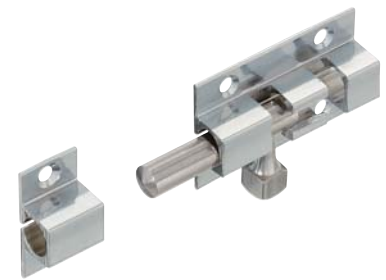

A Tower bolt

- Screw fixing
- Keep included
- Spring loaded; apply pressure to slide bolt open
- Steel

| Finish | Cat. No. |
|------------------------|------------|
| Polished nickel-plated | 252.72.708 |

Order qty: 1 pc

5

Catches, Latches and Bolts

B Barrel bolt

- Screw fixing
- Keep included
- Chrome-plated brass

| Length | Cat. No. |
|--------|------------|
| 40 mm | 252.70.710 |
| 60 mm | 252.70.720 |
| 80 mm | 252.70.730 |

Order qty: 1 pc

C Break-a-bolt set

- Screw fixing
- Set consists of: 2x bolts, 3x spare sliders and fixing screws
- Stickers for the outside of the door to show that it is protected by 'Break-A-Bolt' included
- ABS (Acrylo-nitrile butadienestyrene) plastic