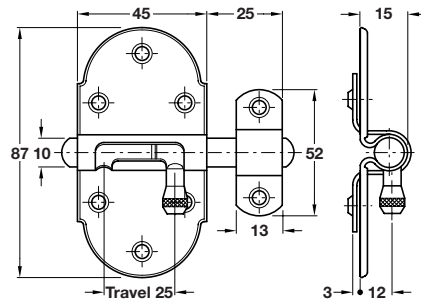

A Tower bolt

- Screw fixing
- Keep included
- Spring loaded; apply pressure to slide bolt open
- Steel

| Finish | Cat. No. |
|------------------------|------------|
| Polished nickel-plated | 252.72.708 |

Order qty: 1 pc

5

Catches, Latches and Bolts

B Barrel bolt

- Screw fixing
- Keep included
- Chrome-plated brass

| Length | Cat. No. |
|--------|------------|
| 40 mm | 252.70.710 |
| 60 mm | 252.70.720 |
| 80 mm | 252.70.730 |

Order qty: 1 pc

C Break-a-bolt set

- Screw fixing
- Set consists of: 2x bolts, 3x spare sliders and fixing screws
- Stickers for the outside of the door to show that it is protected by 'Break-A-Bolt' included
- ABS (Acrylo-nitrile butadienestyrene) plastic

| Finish | Cat. No. |
|---------------|------------|
| White | 911.62.299 |
| Metallic grey | 911.62.300 |

Order qty: 1 set

TCH-FF 2010, HUK. Dimensional data not binding. We reserve the right to alter specifications without notice.