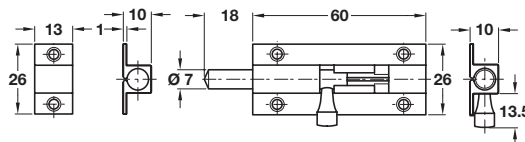

B Barrel bolt

- Screw fixing
- Keep included
- Chrome-plated brass

Length	Cat. No.
40 mm	252.70.710
60 mm	252.70.720
80 mm	252.70.730

Order qty: 1 pc