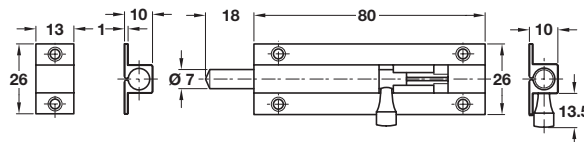

B Barrel bolt

- Screw fixing
- Keep included
- Chrome-plated brass

Length	Cat. No.
40 mm	252.70.710
60 mm	252.70.720
80 mm	252.70.730

Order qty: 1 pc