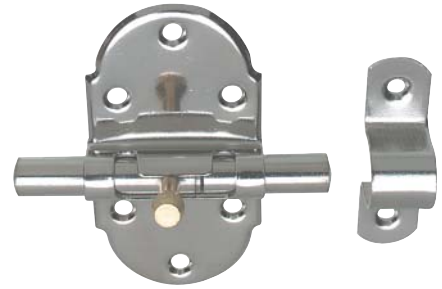

A Tower bolt

- Screw fixing
- Keep included
- Spring loaded; apply pressure to slide bolt open
- Steel

| Finish | Cat. No. |
|------------------------|------------|
| Polished nickel-plated | 252.72.708 |

Order qty: 1 pc

5

Catches, Latches and Bolts

B Barrel bolt

- Screw fixing
- Keep included
- Chrome-plated brass

| Length | Cat. No. |
|--------|------------|
| 40 mm | 252.70.710 |
| 60 mm | 252.70.720 |
| 80 mm | 252.70.730 |

Order qty: 1 pc

C Break-a-bolt set

- Screw fixing
- Set consists of: 2x bolts, 3x spare sliders and fixing screws
- Stickers for the outside of the door to show that it is protected by 'Break-A-Bolt' included
- ABS (Acrylo-nitrile butadienestyrene) plastic

| Finish | Cat. No. |
|---------------|------------|
| White | 911.62.299 |
| Metallic grey | 911.62.300 |

Order qty: 1 set

TCH-FF 2010, HUK. Dimensional data not binding. We reserve the right to alter specifications without notice.