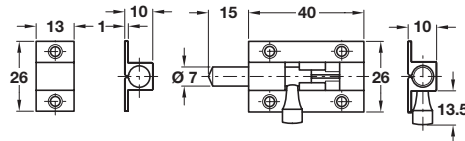

B Barrel bolt

- Screw fixing
- Keep included
- Chrome-plated brass

Length	Cat. No.
40 mm	252.70.710
60 mm	252.70.720
80 mm	252.70.730

Order qty: 1 pc