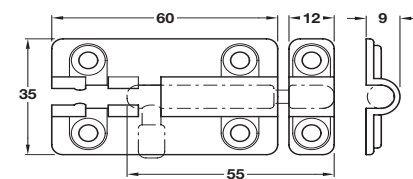

Order qty: 1 pc

5

Catches, Latches and Bolts

B Barrel bolt

- Screw fixing
- Keep included
- Chrome-plated brass

| Length | Cat. No. |
|--------|------------|
| 40 mm | 252.70.710 |
| 60 mm | 252.70.720 |
| 80 mm | 252.70.730 |

Order qty: 1 pc

C Break-a-bolt set

- Screw fixing
- Set consists of: 2x bolts, 3x spare sliders and fixing screws
- Stickers for the outside of the door to show that it is protected by 'Break-A-Bolt' included
- ABS (Acrylo-nitrile butadienestyrene) plastic

| Finish | Cat. No. |
|---------------|------------|
| White | 911.62.299 |
| Metallic grey | 911.62.300 |

Order qty: 1 set

TCH-FF 2010, HUK. Dimensional data not binding. We reserve the right to alter specifications without notice.