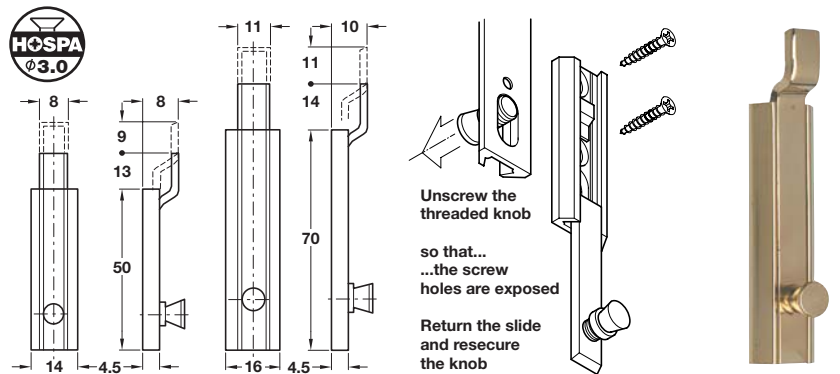

A Furniture bolt with straight slide

- Concealed screw fixing
- Profiled brass
- **Striking plate** must be ordered separately

Length	Matt nickel-plated	Matt brass
50 mm	252.01.629	252.01.227
60 mm	252.01.638	252.01.236
70 mm	252.01.647	252.01.245

Order qty: 20 pcs

B Furniture bolt with cranked slide

- Concealed screw fixing
- Profiled brass
- **Striking plate** must be ordered separately

Length	Polished brass
50 mm	252.02.224
70 mm	252.02.242

Order qty: 1 pc

C Furniture bolt with straight or cranked slide

- Screw fixing
- Spring loaded; apply pressure to slide bolt open
- Plastic bolt, metal slide and spring
- **Striking plate** must be ordered separately

Straight slide		
Finish	Brown	White
Cat. No.	251.50.109	251.50.207
Cranked slide		
Finish	Brown	White
Cat. No.	251.51.106	251.51.204

Order qty: Multiples of 10 pcs

D Furniture bolt with straight slide

- Dowel fixing
- Spring loaded; apply pressure to slide bolt open
- Plastic bolt, metal slide and spring
- **Striking plate** must be ordered separately