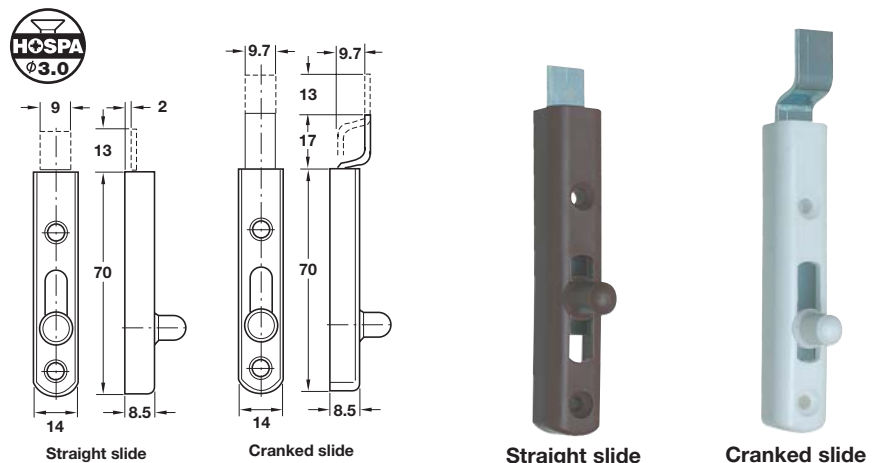

A Furniture bolt with straight slide

- Concealed screw fixing
- Profiled brass
- **Striking plate** must be ordered separately

Length	Matt nickel-plated	Matt brass
50 mm	252.01.629	252.01.227
60 mm	252.01.638	252.01.236
70 mm	252.01.647	252.01.245

Order qty: 20 pcs

B Furniture bolt with cranked slide

- Concealed screw fixing
- Profiled brass
- **Striking plate** must be ordered separately

Length	Polished brass
50 mm	252.02.224
70 mm	252.02.242

Order qty: 1 pc

C Furniture bolt with straight or cranked slide

- Screw fixing
- Spring loaded; apply pressure to slide bolt open
- Plastic bolt, metal slide and spring
- **Striking plate** must be ordered separately

Straight slide		
Finish	Brown	White
Cat. No.	251.50.109	251.50.207
Cranked slide		
Finish	Brown	White
Cat. No.	251.51.106	251.51.204

Order qty: Multiples of 10 pcs

D Furniture bolt with straight slide

- Dowel fixing
- Spring loaded; apply pressure to slide bolt open
- Plastic bolt, metal slide and spring
- **Striking plate** must be ordered separately