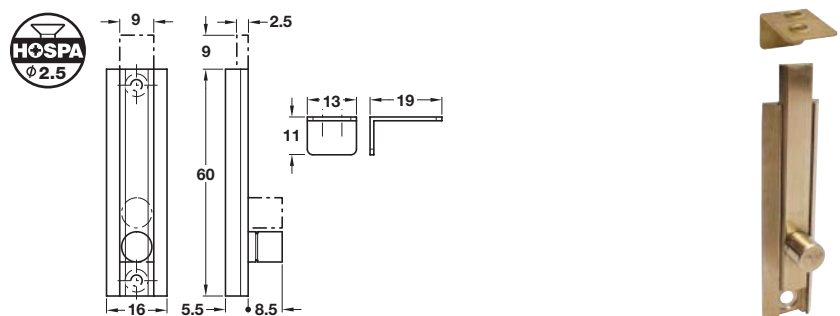

TCH-FF 2010, HUK. Dimensional data not binding. We reserve the right to alter specifications without notice.