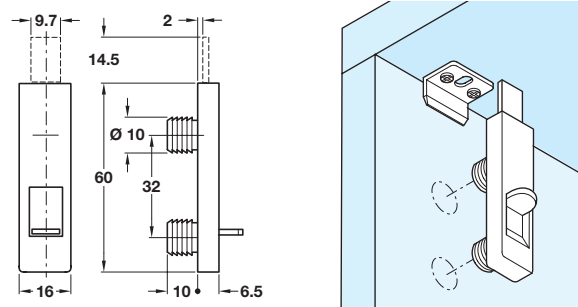

A Furniture bolt with straight slide

- Concealed screw fixing
- Profiled brass
- **Striking plate** must be ordered separately

Length	Matt nickel-plated	Matt brass
50 mm	252.01.629	252.01.227
60 mm	252.01.638	252.01.236
70 mm	252.01.647	252.01.245

C Furniture bolt with straight or cranked slide

- Screw fixing
- Spring loaded; apply pressure to slide bolt open
- Plastic bolt, metal slide and spring
- **Striking plate** must be ordered separately

Straight slide		
Finish	Brown	White
Cat. No.	251.50.109	251.50.207
Cranked slide		
Finish	Brown	White
Cat. No.	251.51.106	251.51.204

Order qty: Multiples of 10 pcs

D Furniture bolt with straight slide

- Dowel fixing
- Spring loaded; apply pressure to slide bolt open
- Plastic bolt, metal slide and spring
- **Striking plate** must be ordered separately

Finish	Brown	White
Cat. No.	251.53.119	251.53.717

Order qty: Multiples of 10 pcs

E Furniture bolt with straight slide

- Screw fixing
- Striking plate included
- Profile brass

Finish	Natural brass
Cat. No.	252.03.500