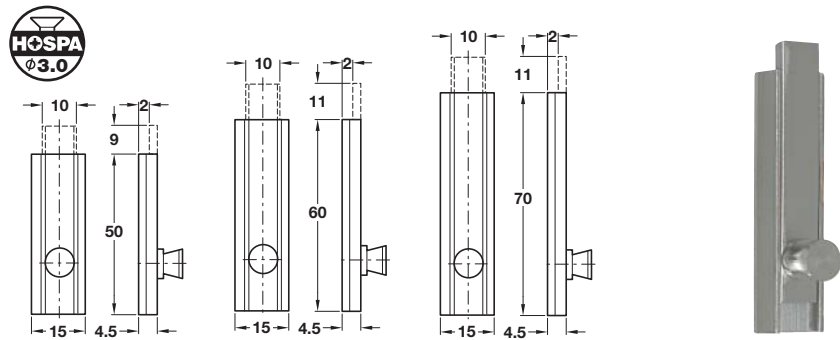

A Furniture bolt with straight slide

- Concealed screw fixing
- Profiled brass
- **Striking plate** must be ordered separately

Length	Matt nickel-plated	Matt brass
50 mm	252.01.629	252.01.227
60 mm	252.01.638	252.01.236
70 mm	252.01.647	252.01.245

Order qty: 20 pcs

B Furniture bolt with cranked slide

- Concealed screw fixing
- Profiled brass
- **Striking plate** must be ordered separately

Length	Polished brass
50 mm	252.02.224
70 mm	252.02.242

Order qty: 1 pc

C Furniture bolt with straight or cranked slide

- Screw fixing
- Spring loaded; apply pressure to slide bolt open
- Plastic bolt, metal slide and spring
- **Striking plate** must be ordered separately

Straight slide		
Finish	Brown	White
Cat. No.	251.50.109	251.50.207
Cranked slide		
Finish	Brown	White
Cat. No.	251.51.106	251.51.204

Finish	Brown	White
Cat. No.	251.53.119	251.53.717

Order qty: Multiples of 10 pcs

E Furniture bolt with straight slide

- Screw fixing
- Striking plate included
- Profile brass

Finish	Natural brass
Cat. No.	252.03.500