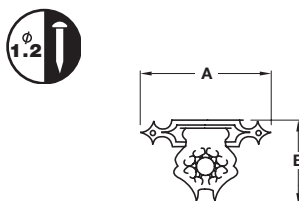

A Toggle catch

- Brass

Finish	Cat. No.
Polished brass	380.82.004
Zinc-plated	380.82.005

Order qty: Multiples of 50 pcs

B Clasp

- For small boxes etc.
- 3 catch sizes
- Light brass

Size A x B	Cat. No.
20 x 16 mm	380.82.001
24 x 16 mm	380.82.002
32 x 20 mm	380.82.003

Order qty: Multiples of 50 pcs

C Case catch

- Steel

Finish	Cat. No.
Brass-plated	380.82.008
Chrome-plated	380.82.009

Order qty: Multiples of 10 pcs

D Case lock

- 2x keys included
- Steel

Finish	Cat. No.
Brass-plated	380.82.010
Chrome-plated	380.82.011

Order qty: Multiples of 10 pcs

E Flush spring catch

- Angled striking plate included
- Fixing screws included
- Brass

Finish	Cat. No.
Polished brass	900.17.965

Order qty: 1 pc

TCH-FF 2010, HUK. Dimensional data not binding. We reserve the right to alter specifications without notice.