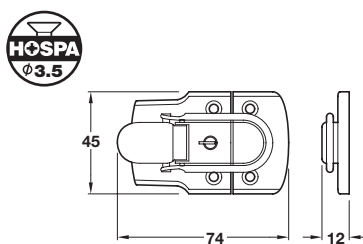

A Toggle catch

- Brass

Finish	Cat. No.
Polished brass	380.82.004
Zinc-plated	380.82.005

Order qty: Multiples of 50 pcs

B Clasp

- For small boxes etc.
- 3 catch sizes
- Light brass

Size A x B	Cat. No.
20 x 16 mm	380.82.001
24 x 16 mm	380.82.002
32 x 20 mm	380.82.003

Order qty: Multiples of 50 pcs

C Case catch

- Steel

Finish	Cat. No.
Brass-plated	380.82.008
Chrome-plated	380.82.009

Order qty: Multiples of 10 pcs

D Case lock

- 2x keys included
- Steel

Finish	Cat. No.
Brass-plated	380.82.010
Chrome-plated	380.82.011

Order qty: Multiples of 10 pcs

E Flush spring catch

- Angled striking plate included
- Fixing screws included
- Brass

Finish	Cat. No.
Polished brass	900.17.965

Order qty: 1 pc

TCH-FF 2010, HUK. Dimensional data not binding. We reserve the right to alter specifications without notice.