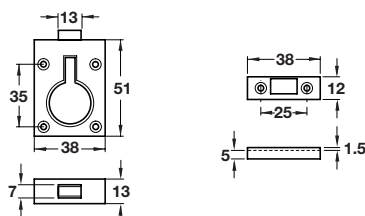

A Toggle catch

- Brass

Finish	Cat. No.
Polished brass	380.82.004
Zinc-plated	380.82.005

Order qty: Multiples of 50 pcs

B Clasp

- For small boxes etc.
- 3 catch sizes
- Light brass

Size A x B	Cat. No.
20 x 16 mm	380.82.001
24 x 16 mm	380.82.002
32 x 20 mm	380.82.003

Order qty: Multiples of 50 pcs

C Case catch

- Steel

Finish	Cat. No.
Brass-plated	380.82.008
Chrome-plated	380.82.009

Order qty: Multiples of 10 pcs

D Case lock

- 2x keys included
- Steel

Finish	Cat. No.
Brass-plated	380.82.010
Chrome-plated	380.82.011

Order qty: Multiples of 10 pcs

E Flush spring catch

- Angled striking plate included
- Fixing screws included
- Brass

Finish	Cat. No.
Polished brass	900.17.965

Order qty: 1 pc

TCH-FF 2010, HUK. Dimensional data not binding. We reserve the right to alter specifications without notice.