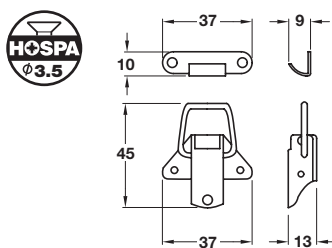

A Toggle catch

- Brass

Finish	Cat. No.
Polished brass	380.82.004
Zinc-plated	380.82.005

Order qty: Multiples of 50 pcs

B Clasp

- For small boxes etc.
- 3 catch sizes
- Light brass

Size A x B	Cat. No.
20 x 16 mm	380.82.001
24 x 16 mm	380.82.002
32 x 20 mm	380.82.003

Order qty: Multiples of 50 pcs

C Case catch

- Steel

Finish	Cat. No.
Brass-plated	380.82.008
Chrome-plated	380.82.009

Order qty: Multiples of 10 pcs

D Case lock

- 2x keys included
- Steel

Finish	Cat. No.
Brass-plated	380.82.010
Chrome-plated	380.82.011

Order qty: Multiples of 10 pcs

E Flush spring catch

- Angled striking plate included
- Fixing screws included
- Brass

Finish	Cat. No.
Polished brass	900.17.965

Order qty: 1 pc

TCH-FF 2010, HUK. Dimensional data not binding. We reserve the right to alter specifications without notice.