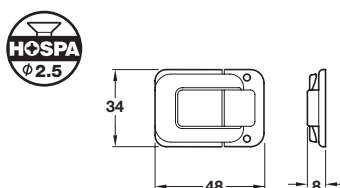

A Toggle catch

- Brass

Finish	Cat. No.
Polished brass	380.82.004
Zinc-plated	380.82.005

Order qty: Multiples of 50 pcs

B Clasp

- For small boxes etc.
- 3 catch sizes
- Light brass

Size A x B	Cat. No.
20 x 16 mm	380.82.001
24 x 16 mm	380.82.002
32 x 20 mm	380.82.003

Order qty: Multiples of 50 pcs

C Case catch

- Steel

Finish	Cat. No.
Brass-plated	380.82.008
Chrome-plated	380.82.009

Order qty: Multiples of 10 pcs

D Case lock

- 2x keys included
- Steel

Finish	Cat. No.
Brass-plated	380.82.010
Chrome-plated	380.82.011

Order qty: Multiples of 10 pcs

E Flush spring catch

- Angled striking plate included
- Fixing screws included
- Brass

Finish	Cat. No.
Polished brass	900.17.965

Order qty: 1 pc

TCH-FF 2010, HUK. Dimensional data not binding. We reserve the right to alter specifications without notice.