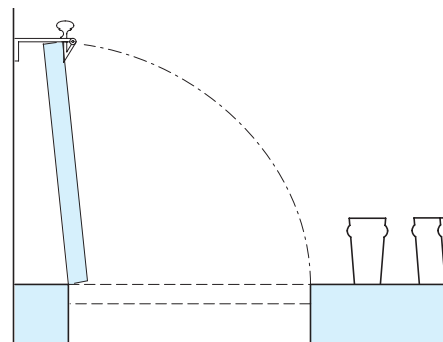

A Elbow catch

- For left or right hand use
- Spring loaded
- Brass

Finish	Cat. No.
Polished brass	245.74.000

Order qty: 1 pc

B Elbow catch

- Horizontal adjustment
- Spring loaded
- Steel

Finish	Cat. No.
Bronzed	245.70.107

Order qty: Multiples of 10 pcs

Catches, Latches and Bolts

C Counterflap catch

- Brass

Finish	Cat. No.
Polished brass	521.32.800
Polished chrome	521.32.200
Satin chrome	521.32.400
Imitation bronze antique	521.32.100

Order qty: 1 pc

D Side hook and eye

- Handed
- Brass-plated steel

Size	Left hand	Right hand
25 mm	380.82.012	380.82.013
30 mm	-	380.82.015

Order qty: Multiples of 50 pcs

TCH-FF 2010, HUK. Dimensional data not binding. We reserve the right to alter specifications without notice.