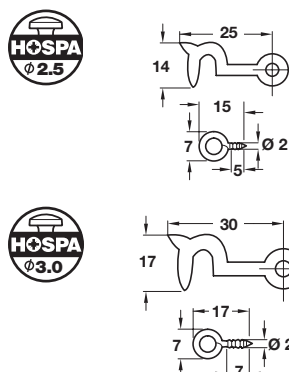

A Elbow catch

- For left or right hand use
- Spring loaded
- Brass

Finish	Cat. No.
Polished brass	245.74.000

Order qty: 1 pc

B Elbow catch

- Horizontal adjustment
- Spring loaded
- Steel

Finish	Cat. No.
Bronzed	245.70.107

Order qty: Multiples of 10 pcs

Catches, Latches and Bolts

C Counterflap catch

- Brass

Finish	Cat. No.
Polished brass	521.32.800
Polished chrome	521.32.200
Satin chrome	521.32.400
Imitation bronze antique	521.32.100

Order qty: 1 pc

D Side hook and eye

- Handed
- Brass-plated steel

Size	Left hand	Right hand
25 mm	380.82.012	380.82.013
30 mm	-	380.82.015

Order qty: Multiples of 50 pcs

TCH-FF 2010, HUK. Dimensional data not binding. We reserve the right to alter specifications without notice.