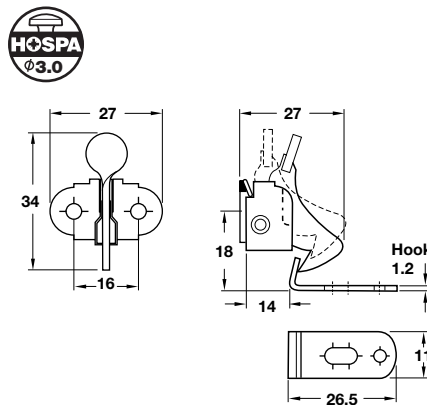

A Elbow catch

- For left or right hand use
- Spring loaded
- Brass

Finish	Cat. No.
Polished brass	245.74.000

Order qty: 1 pc

B Elbow catch

- Horizontal adjustment
- Spring loaded
- Steel

Finish	Cat. No.
Bronzed	245.70.107

Order qty: Multiples of 10 pcs

Catches, Latches and Bolts

C Counterflap catch

- Brass

Finish	Cat. No.
Polished brass	521.32.800
Polished chrome	521.32.200
Satin chrome	521.32.400
Imitation bronze antique	521.32.100

Order qty: 1 pc

D Side hook and eye

- Handed
- Brass-plated steel

Size	Left hand	Right hand
25 mm	380.82.012	380.82.013
30 mm	-	380.82.015

Order qty: Multiples of 50 pcs

TCH-FF 2010, HUK. Dimensional data not binding. We reserve the right to alter specifications without notice.