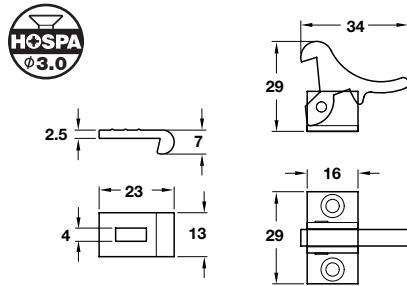

A Elbow catch

- For left or right hand use
- Spring loaded
- Brass

Finish	Cat. No.
Polished brass	245.74.000

Order qty: 1 pc

B Elbow catch

- Horizontal adjustment
- Spring loaded
- Steel

Finish	Cat. No.
Bronzed	245.70.107

Order qty: Multiples of 10 pcs

Catches, Latches and Bolts

C Counterflap catch

- Brass

Finish	Cat. No.
Polished brass	521.32.800
Polished chrome	521.32.200
Satin chrome	521.32.400
Imitation bronze antique	521.32.100

Order qty: 1 pc

D Side hook and eye

- Handed
- Brass-plated steel

Size	Left hand	Right hand
25 mm	380.82.012	380.82.013
30 mm	-	380.82.015

Order qty: Multiples of 50 pcs

TCH-FF 2010, HUK. Dimensional data not binding. We reserve the right to alter specifications without notice.