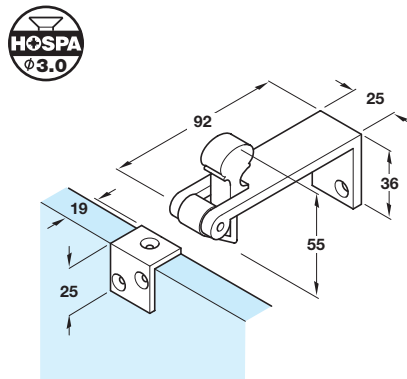

A Elbow catch

- For left or right hand use
- Spring loaded
- Brass

Finish	Cat. No.
Polished brass	245.74.000

Order qty: 1 pc

B Elbow catch

- Horizontal adjustment
- Spring loaded
- Steel

Finish	Cat. No.
Bronzed	245.70.107

Order qty: Multiples of 10 pcs

Catches, Latches and Bolts

C Counterflap catch

- Brass

Finish	Cat. No.
Polished brass	521.32.800
Polished chrome	521.32.200
Satin chrome	521.32.400
Imitation bronze antique	521.32.100

Order qty: 1 pc

D Side hook and eye

- Handed
- Brass-plated steel

Size	Left hand	Right hand
25 mm	380.82.012	380.82.013
30 mm	-	380.82.015

Order qty: Multiples of 50 pcs

TCH-FF 2010, HUK. Dimensional data not binding. We reserve the right to alter specifications without notice.