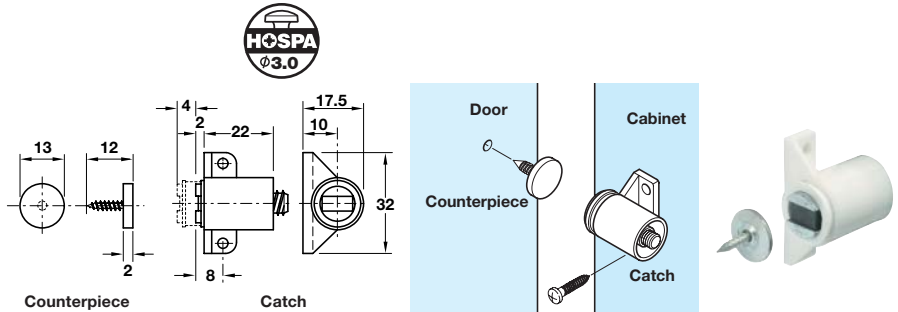

## Side Fixing and for Installation in Series Drilled Holes

- **Magnetic catches**, made of high quality, impact resistant plastic
- Screw fixing, press-fit or with mounting plate
- Pole shoes are all fixed
- The magnetic element is adjustable, while the plates in the counterpieces move freely around their screw nail

### A Magnetic catch

- Magnetic element adjustable approx. 4 mm
- Catch: Fixed, screw fixing
- Counterpiece: Floating, knock-in
- Plastic catch and steel counterpiece

|                |            |
|----------------|------------|
| Pull (approx.) | 3-4 kg     |
| Finish         | Cat. No.   |
| White          | 246.09.701 |
| Brown          | 246.09.103 |

### B Magnetic catch

- Magnetic element adjustable approx. 4 mm
- Catch: Fixed, slides onto mounting plate
- Counterpiece: Floating, knock-in
- Mounting plate; Screw fixing
- Plastic catch, steel counterpiece and steel mounting plate