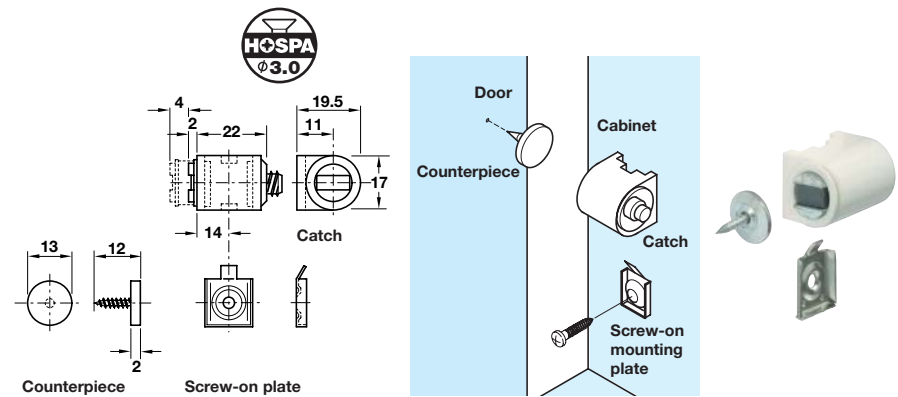

## Side Fixing and for Installation in Series Drilled Holes

- **Magnetic catches**, made of high quality, impact resistant plastic
- Screw fixing, press-fit or with mounting plate
- Pole shoes are all fixed
- The magnetic element is adjustable, while the plates in the counterpieces move freely around their screw nail

### A Magnetic catch

- Magnetic element adjustable approx. 4 mm
- Catch: Fixed, screw fixing
- Counterpiece: Floating, knock-in
- Plastic catch and steel counterpiece

|                |            |
|----------------|------------|
| Pull (approx.) | 3-4 kg     |
| Finish         | Cat. No.   |
| White          | 246.09.701 |
| Brown          | 246.09.103 |

### B Magnetic catch

- Magnetic element adjustable approx. 4 mm
- Catch: Fixed, slides onto mounting plate
- Counterpiece: Floating, knock-in
- Mounting plate; Screw fixing
- Plastic catch, steel counterpiece and steel mounting plate

### C Magnetic catch

- Magnetic element adjustable approx. 4 mm
- Catch: Fixed, press-fit
- Counterpiece: Floating, knock-in
- Plastic catch and steel counterpiece

|                |            |
|----------------|------------|
| Pull (approx.) | 3-4 kg     |
| Finish         | Cat. No.   |
| White          | 246.08.704 |
| Brown          | 246.08.106 |