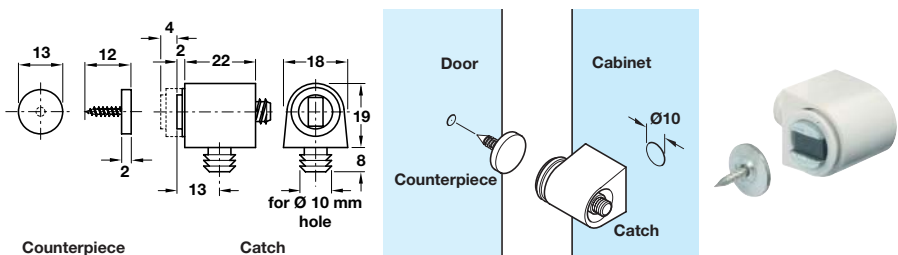

C Magnetic catch

- Magnetic element adjustable approx. 4 mm
- Catch: Fixed, press-fit
- Counterpiece: Floating, knock-in
- Plastic catch and steel counterpiece

Pull (approx.)	3-4 kg
Finish	Cat. No.
White	246.08.704
Brown	246.08.106

Order qty: Multiples of 10 pcs