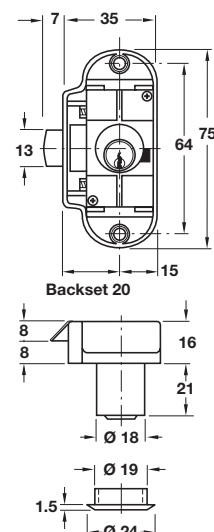

A Lever rim lock

- For **lever bit key**
- Backset: **12.5 mm**
- Screw fixing
- Unhanded
- Electro brassed steel case
- **Accessories:** Order **bow key B** separately

Keyed alike	Left/Right
Cat. No.	211.04.500

Order qty: 1 pc

B Zinc die-cast bow key

- With 39 mm effective shank length

Finish	Cat. No.
Electro brassed	204.20.500

Order qty: 1 pc

C Sprung bolt rim lock

- With **Ø 18 mm** cylinder
- Backset: **20 mm**
- Screw fixing
- Left or right handed
- **5 pairs of pin tumblers** = 10,000 possible key changes
- Key can only be withdrawn in a locked position
- White or brown plastic case
- Matt nickel-plated brass cylinder
- **Accessories:** 2x keys and 1x cylinder rosette
- ***Master key systems:** Please discuss with our sales staff before ordering, state whether left or right hand and colour of case required

Order qty: 1 pc

With master key system:*
Cat. No. 231.15.698

TCH-FF 2010, HUK. Dimensional data not binding. We reserve the right to alter specifications without notice.