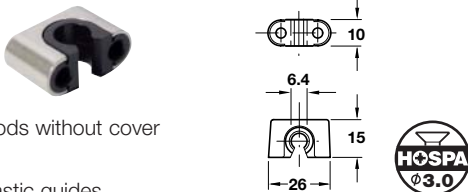

### C Profile rod Ø 6 mm with cover

- Standard lengths of 1.0 m
- Bright drawn steel rod with plastic decorative tube

Finish	Cat. No.
White cover	226.02.795
Brown cover	226.02.197

Order qty: 1 pc (1.0 m length)

### D Top and bottom catch hooks

- For Ø 6 mm rods with or without cover
- Screw fixing
- Zinc alloy with plastic guide

Finish	Cat. No.
Nickel-plated	226.30.790

Order qty: 1 pair

### E Rod guide

- To suit Ø 6 mm rods without cover
- Screw fixing
- Zinc alloy with plastic guides

Finish	Cat. No.
Polished nickel-plated	239.75.796

Order qty: 1 pc