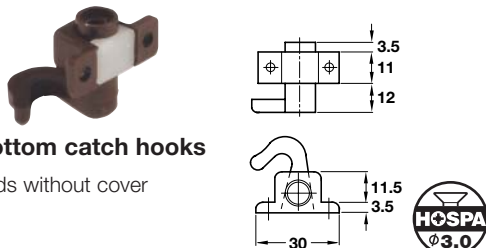

F Top and bottom catch hooks

- For Ø 6 mm rods without cover
- Screw fixing
- Plastic

Finish	Cat. No.
White	226.37.707
Brown	226.37.109

Order qty: 1 pair