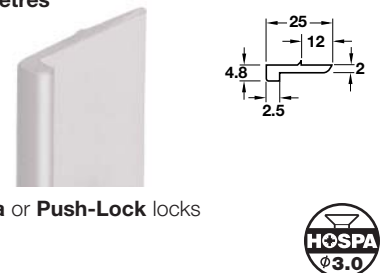

K Closure strip

- For **two door closing**
- For use with **Piccolo-Nova** or **Push-Lock** locks
- Screw fixing
- Plastic

Finish	Order qty	Cat. No.
White (RAL 9016)	2.5 m	239.92.752
Brown	2.5 m	239.92.150
Grey	2.5 m	239.92.550
Black	2.75 m	239.92.351

Order qty: Multiples of **2.5** or **2.75** meters

TCH-FF 2010, HUK. Dimensional data not binding. We reserve the right to alter specifications without notice.