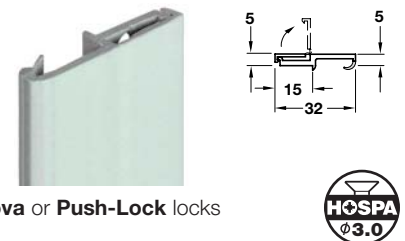

### H Locking bolt

- With screw fixing plate
- Zinc alloy

Finish	Cat. No.
Nickel-plated	226.57.708
Bronzed	226.57.101

Order qty: Multiples of 20 pcs

### I Striking plate, angled

- Screw fixing
- For **one door closing**
- Steel

Finish	Cat. No.
Nickel-plated	239.41.013
Brass-plated	239.41.513

Order qty: Multiples of 10 pcs

**Please note:** Closure strips **J** and **K** are priced and sold in metres  
Please order in multiples of metre quantity shown

### J Closure strip

- Concealed screw fixing
- For **two door closing**
- For use with **Piccolo-Nova** or **Push-Lock** locks
- Plastic

Finish	Cat. No.
Grey	239.93.550
Black	239.93.350

Order qty: Multiples of **2.5 metres**