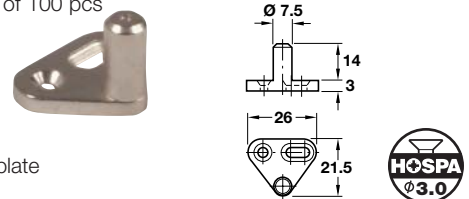

### E Rod guide

- To suit Ø 6 mm rods without cover
- Screw fixing
- Zinc alloy with plastic guides

Finish	Cat. No.
Polished nickel-plated	239.75.796

Order qty: 1 pc

### G Rod guide

- Screw fixing
- For Ø 6 mm rods without cover
- Zinc alloy or plastic

Finish	Cat. No.
Matt nickel-plated	239.71.619
White	239.71.717
Brown	239.71.119

Order qty: Multiples of 100 pcs

### H Locking bolt

- With screw fixing plate
- Zinc alloy

Finish	Cat. No.
Nickel-plated	226.57.708
Bronzed	226.57.101

Order qty: Multiples of 20 pcs