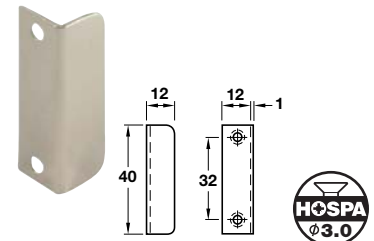

### H Locking bolt

- With screw fixing plate
- Zinc alloy

Finish	Cat. No.
Nickel-plated	226.57.708
Bronzed	226.57.101

Order qty: Multiples of 20 pcs

### I Striking plate, angled

- Screw fixing
- For **one door closing**
- Steel

Finish	Cat. No.
Nickel-plated	239.41.013
Brass-plated	239.41.513

Order qty: Multiples of 10 pcs

**Please note:** Closure strips **J** and **K** are priced and sold in metres  
Please order in multiples of metre quantity shown