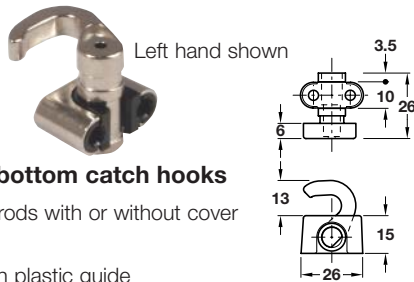

### B Rod cover

- To cover Ø 6 mm rods
- Standard lengths of 2.0 m
- Plastic

Finish	Cat. No.
Brown	226.20.168

Order qty: Multiples of 50 pcs (2.0 m length)

### C Profile rod Ø 6 mm with cover

- Standard lengths of 1.0 m
- Bright drawn steel rod with plastic decorative tube

Finish	Cat. No.
White cover	226.02.795
Brown cover	226.02.197

Order qty: 1 pc (1.0 m length)

### D Top and bottom catch hooks

- For Ø 6 mm rods with or without cover
- Screw fixing
- Zinc alloy with plastic guide

Finish	Cat. No.
Nickel-plated	226.30.790

Order qty: 1 pair