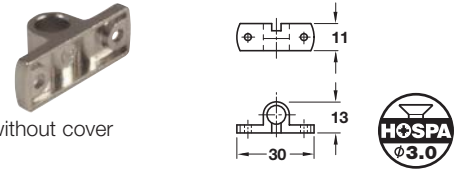

G Rod guide

- Screw fixing
- For Ø 6 mm rods without cover
- Zinc alloy or plastic

Finish	Cat. No.
Matt nickel-plated	239.71.619
White	239.71.717
Brown	239.71.119

Order qty: Multiples of 100 pcs