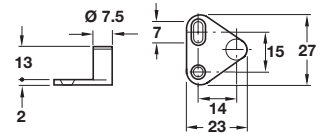

Order qty: 1 pc

B Profile rod, Ø 6 mm

- 1.9 m length
- Steel

Finish	Cat. No.
Antique brass	226.04.519

Order qty: 1 pc (1.9 m length)

C Rod guide

- For Ø 6 mm rods
- Screw fixing
- Zinc alloy

Finish	Cat. No.
Antique brass	239.71.510

Order qty: 1 pc

D Top and bottom catch hook

- For Ø 6 mm rods
- Screw fixing
- Zinc alloy

Finish	Cat. No.
Antique brass	226.32.500

Order qty: 1 pair

E Locking bolt

- With screw fixing plate
- Zinc alloy

Finish	Cat. No.
Antique brass	226.58.500