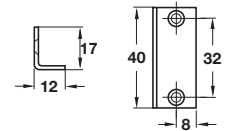

E Locking bolt

- With screw fixing plate
- Zinc alloy

Finish	Cat. No.
Antique brass	226.58.500

Order qty: 1 pc