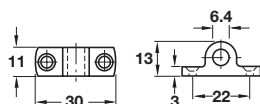

Order qty: 1 pc

B Profile rod, Ø 6 mm

- 1.9 m length
- Steel

Finish	Cat. No.
Antique brass	226.04.519

Order qty: 1 pc (1.9 m length)

C Rod guide

- For Ø 6 mm rods
- Screw fixing
- Zinc alloy

Finish	Cat. No.
Antique brass	239.71.510

Order qty: 1 pc

D Top and bottom catch hook

- For Ø 6 mm rods
- Screw fixing
- Zinc alloy

Finish	Cat. No.
Antique brass	226.32.500

Order qty: 1 pair

E Locking bolt

- With screw fixing plate
- Zinc alloy

Finish	Cat. No.
Antique brass	226.58.500