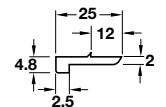

Order qty: 1 pc

B Profile rod, Ø 6 mm

- 1.9 m length
- Steel

Finish	Cat. No.
Antique brass	226.04.519

Order qty: 1 pc (1.9 m length)

C Rod guide

- For Ø 6 mm rods
- Screw fixing
- Zinc alloy

Finish	Cat. No.
Antique brass	239.71.510

Order qty: 1 pc

D Top and bottom catch hook

- For Ø 6 mm rods
- Screw fixing
- Zinc alloy

Finish	Cat. No.
Antique brass	226.32.500

Order qty: 1 pair

E Locking bolt

- With screw fixing plate
- Zinc alloy

Finish	Cat. No.
Antique brass	226.58.500

Order qty: 1 pc

F Striking plate

- For **one door closing**
- Screw fixing
- Steel

Finish	Cat. No.
Antique brass	239.41.520

Order qty: 1 pc

Please note: Closure strip **G** is priced and sold in metres
 Please order in multiples of metre quantity shown