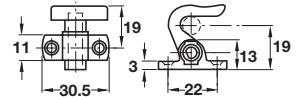

Order qty: 1 pc

B Profile rod, Ø 6 mm

- 1.9 m length
- Steel

Finish	Cat. No.
Antique brass	226.04.519

Order qty: 1 pc (1.9 m length)

C Rod guide

- For Ø 6 mm rods
- Screw fixing
- Zinc alloy

Finish	Cat. No.
Antique brass	239.71.510

Order qty: 1 pc

D Top and bottom catch hook

- For Ø 6 mm rods
- Screw fixing
- Zinc alloy

Finish	Cat. No.
Antique brass	226.32.500

Order qty: 1 pair

E Locking bolt

- With screw fixing plate
- Zinc alloy

Finish	Cat. No.
Antique brass	226.58.500