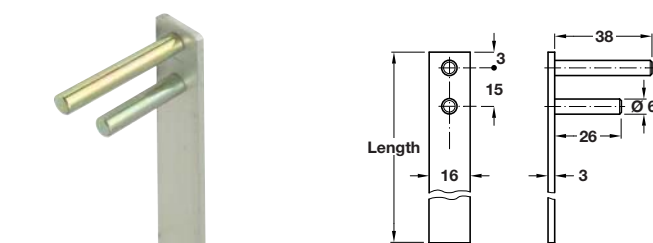

F Arresting pins

- For general purpose use
- Matt nickel-plated zinc alloy
- **Accessories:** 1x grub screw

| Length | Cat. No. |
|---------|------------|
| 6.5 mm | 237.22.120 |
| 13.0 mm | 237.22.100 |

Order qty: Multiples of 10 pcs

G Extension for arresting pins

- With M4 thread
- Screw fits into grub screw of arresting pin **F**
- Galvanized steel
- **Please note:** Length x includes extension length

| Length x | Extension length | Cat. No. |
|----------|------------------|------------|
| 17 mm | 3 mm | 237.22.189 |
| 20 mm | 6 mm | 237.22.214 |
| 25 mm | 11 mm | 237.22.269 |
| 30 mm | 16 mm | 237.22.312 |

Order qty: Multiples of 10 pcs

H Central locking bar

- Bright aluminium

| Length | Cat. No. |
|---------|------------|
| 600 mm | 237.10.002 |
| 800 mm | 237.10.004 |
| 1000 mm | 237.10.006 |
| 1500 mm | 237.10.009 |