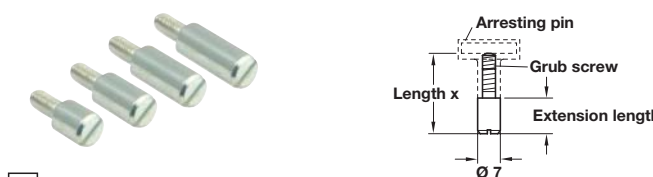

| Travel | 12 mm | 17 mm |
|---------------|------------|------------|
| Nickel-plated | 234.98.600 | 234.98.610 |

Order qty: 1 pc

C Symo 3000 central rotary lock case, single wing

- For on-site installation of cylinder cores
- For installation in the front panel
- With lifting pin, closure travel 180°
- Zinc alloy
- Order **cylinder rosette** separately

Order qty: Multiples of 100 pcs

E Open bar guide

- Suitable for surface or recess mounting
- Steel

| Finish | Cat. No. |
|------------|------------|
| Galvanized | 237.23.006 |

Order qty: Multiples of 10 pcs

F Arresting pins

- For general purpose use
- Matt nickel-plated zinc alloy
- **Accessories:** 1x grub screw

| Length | Cat. No. |
|---------|------------|
| 6.5 mm | 237.22.120 |
| 13.0 mm | 237.22.100 |

Order qty: Multiples of 10 pcs

G Extension for arresting pins

- With M4 thread
- Screw fits into grub screw of arresting pin **F**
- Galvanized steel
- **Please note:** Length x includes extension length