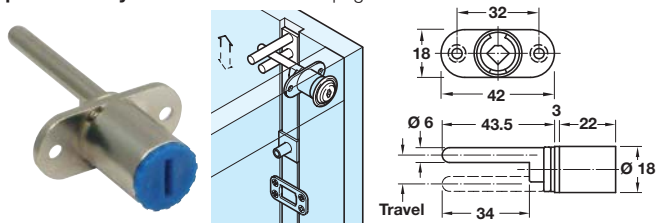

A Symo 3000 central lock case

- For on-site installation of cylinder cores
- For recessing in the cabinet side panel
- With aluminium bar, 600 mm long
- Zinc alloy
- Order **cylinder rosette** separately

| Finish | Cat. No. |
|---------------|------------|
| Nickel-plated | 237.48.600 |

Order qty: 1 pc

Note: Rotary lock cases, single and twin wing are only suitable for case with **plate lever cylinder cores** shown on page 130

B Symo 3000 central rotary lock case, twin wing

- For on-site installation of cylinder cores
- For installation in the front panel
- With lifting pin, closure travel 180°
- Zinc alloy
- Order **cylinder rosette** separately

| Travel | 12 mm | 17 mm |
|---------------|------------|------------|
| Nickel-plated | 234.98.600 | 234.98.610 |

Order qty: 1 pc

C Symo 3000 central rotary lock case, single wing

- For on-site installation of cylinder cores
- For installation in the front panel
- With lifting pin, closure travel 180°
- Zinc alloy
- Order **cylinder rosette** separately