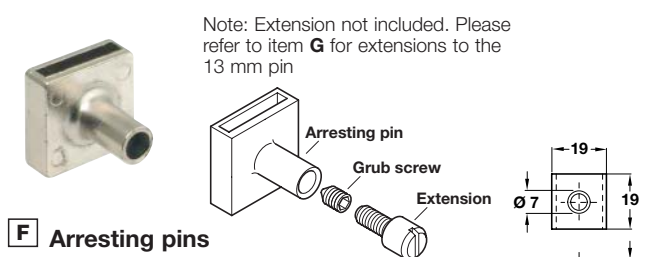

Order qty: Multiples of 100 pcs

E Open bar guide

- Suitable for surface or recess mounting
- Steel

| Finish | Cat. No. |
|------------|------------|
| Galvanized | 237.23.006 |

Order qty: Multiples of 10 pcs

F Arresting pins

- For general purpose use
- Matt nickel-plated zinc alloy
- **Accessories:** 1x grub screw

| Length | Cat. No. |
|---------|------------|
| 6.5 mm | 237.22.120 |
| 13.0 mm | 237.22.100 |

Order qty: Multiples of 10 pcs

G Extension for arresting pins

- With M4 thread
- Screw fits into grub screw of arresting pin **F**
- Galvanized steel
- **Please note:** Length x includes extension length