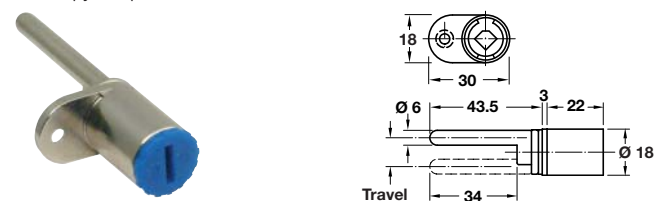

A Symo 3000 central lock case

- For on-site installation of cylinder cores
- For recessing in the cabinet side panel
- With aluminium bar, 600 mm long
- Zinc alloy
- Order **cylinder rosette** separately

| Finish | Cat. No. |
|---------------|------------|
| Nickel-plated | 237.48.600 |

Order qty: 1 pc

Note: Rotary lock cases, single and twin wing are only suitable for case with **plate lever cylinder cores** shown on page 130

B Symo 3000 central rotary lock case, twin wing

- For on-site installation of cylinder cores
- For installation in the front panel
- With lifting pin, closure travel 180°
- Zinc alloy
- Order **cylinder rosette** separately

| Travel | 12 mm | 17 mm |
|---------------|------------|------------|
| Nickel-plated | 234.98.600 | 234.98.610 |

Order qty: 1 pc

C Symo 3000 central rotary lock case, single wing

- For on-site installation of cylinder cores
- For installation in the front panel
- With lifting pin, closure travel 180°
- Zinc alloy
- Order **cylinder rosette** separately