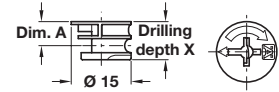

A Minifix 15 housing, without rim

- For wood thickness from 12 mm
- Drive: PZ2 cross slot or flat blade
- Zinc alloy

For wood thickness from	Dim. A	Drilling depth X	Bright	Cat. No.	Nickel-plated
12 mm	6.0 mm	9.5 ^{+0.2} mm	262.26.070	262.26.570	

Order qty: Multiples of 100 pcs

B Minifix 15 housing, with rim

- For wood thickness from 12 mm
- Drive: PZ2 cross slot or flat blade
- Zinc alloy

For wood thickness from	Dim. A	Drilling depth X	Bright	Cat. No.	Nickel-plated
12 mm	6.0 mm	9.5 ^{+0.2} mm	262.25.070	262.25.570	