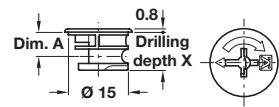

Order qty: Multiples of 100 pcs

B Minifix 15 housing, with rim

- For wood thickness from 12 mm
- Drive: PZ2 cross slot or flat blade
- Zinc alloy

For wood thickness from	Dim. A	Drilling depth X	Bright	Cat. No.	Nickel-plated
12 mm	6.0 mm	9.5 ^{+0.2} mm	262.25.070	262.25.570	

Order qty: Multiples of 100 pcs

- **Minifix 12 metal housings** with and without rim
- **Minifix connecting bolts**, suitable for these zinc alloy housings are shown on pages 16-24
- **Unitool drilling jig** for Minifix 12 and 15 housings are shown on page 9
- **Variantool-N drilling jig** for drilling series-drilled holes for connecting bolts shown on page 41
- **Minifix 15 zinc alloy housings** shown on above and on pages 10-11

- Drill hole Ø** = Ø 12 mm for housings
- Drilling depth X** = depends on type of housing and wood thickness (see order columns for details)
- Drilling distance B** = choice of B 24 (24 mm) or B 34 (34 mm) drilling distance from drill-hole centre to panel front edge
- Bolt drill hole Ø** = Ø 5 or Ø 8 mm in panel front edge according to choice of connecting bolt