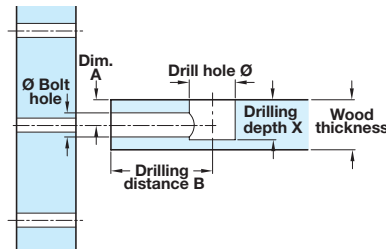

A Minifix 15 housing, without rim

- For wood thickness from 12 mm
- Drive: PZ2 cross slot or flat blade
- Zinc alloy

For wood thickness from	Dim. A	Drilling depth X	Bright	Cat. No.	Nickel-plated
12 mm	6.0 mm	9.5 ^{+0.2} mm	262.26.070	262.26.570	

Order qty: Multiples of 100 pcs

B Minifix 15 housing, with rim

- For wood thickness from 12 mm
- Drive: PZ2 cross slot or flat blade
- Zinc alloy

For wood thickness from	Dim. A	Drilling depth X	Bright	Cat. No.	Nickel-plated
12 mm	6.0 mm	9.5 ^{+0.2} mm	262.25.070	262.25.570	

Order qty: Multiples of 100 pcs

- **Minifix 12 metal housings** with and without rim
- **Minifix connecting bolts**, suitable for these zinc alloy housings are shown on pages 16-24
- **Unitool drilling jig** for Minifix 12 and 15 housings are shown on page 9
- **Variantool-N drilling jig** for drilling series-drilled holes for connecting bolts shown on page 41
- **Minifix 15 zinc alloy housings** shown on above and on pages 10-11

- Drill hole Ø** = Ø 12 mm for housings
- Drilling depth X** = depends on type of housing and wood thickness (see order columns for details)
- Drilling distance B** = choice of B 24 (24 mm) or B 34 (34 mm) drilling distance from drill-hole centre to panel front edge
- Bolt drill hole Ø** = Ø 5 or Ø 8 mm in panel front edge according to choice of connecting bolt