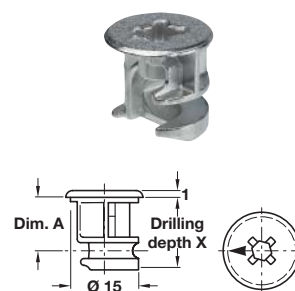

Order qty: Multiples of 100 pcs

For wood thicknesses 16, 18, 19, 23, 26 or 29 mm, 15 and 16 mm  
(Suitable for Minifix 15 housings item A on this page, items B & C on page 10 and item A on page 12)

### C Minifix 15 housing with rim

- For wood thicknesses from 16 to 29 mm
- Drive: PZ2, PZ3 cross slot, flat blade or SW4 hexagon socket
- Zinc alloy

For wood thickness from	Dim. A	Drilling depth X	Cat. No.			
			Bright	Nickel-plated	Black	Brightened*
16 mm	8.0 mm	12.5 <sup>+0.5</sup> mm	262.25.212	262.25.614	262.25.810	262.25.714
19 mm	9.5 mm	14.5 <sup>+0.5</sup> mm	262.25.221	262.25.623	262.25.829	262.25.723
23 mm	11.5 mm	16.5 <sup>+0.5</sup> mm	-	262.25.669	-	262.25.769
29 mm	14.5 mm	19.5 <sup>+0.5</sup> mm	262.25.294	262.25.696	262.25.892	-

### D Minifix 15 housings with rim

- For wood thickness from 34 mm
- Drive: PZ2 cross slot or flat blade
- Zinc alloy housing

For wood thickness from	Dim. A	Drilling depth X	Cat. No.			
			Bright	Nickel-plated	Black	Brightened*
34 mm	17.0 mm	22.5 <sup>+0.5</sup> mm	262.25.081	262.25.581	262.25.381	262.25.181