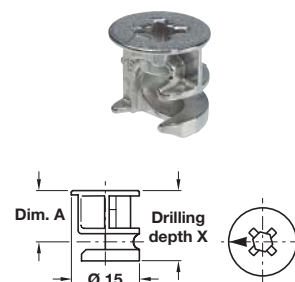

### A Minifix 15 housing without rim

- For wood thicknesses from 23, 26 or 29 mm
- Drive: PZ2, PZ3 cross slot, flat blade or SW4 hexagon socket
- Zinc alloy

For wood thickness from	Dim. A	Drilling depth X	Cat. No.			
			Bright	Nickel-plated	Black	Brightened*
23 mm	11.5 mm	16.5 <sup>+0.5</sup> mm	262.26.264	262.26.666	262.26.862	262.26.766
26 mm	13.0 mm	18.5 <sup>+0.5</sup> mm	262.26.270	262.26.670	262.26.870	262.26.770
29 mm	14.5 mm	19.5 <sup>+0.5</sup> mm	262.26.291	262.26.693	262.26.899	262.26.793

Order qty: Multiples of 100 pcs

**Item B.**  
Reference text added

For wood thicknesses 13 or 15 mm  
(Suitable for Minifix 15 housings item A on page 10)

### C Minifix 15 housing with rim

- For wood thicknesses from 16 to 29 mm
- Drive: PZ2, PZ3 cross slot, flat blade or SW4 hexagon socket
- Zinc alloy

For wood thickness from	Dim. A	Drilling depth X	Cat. No.			
			Bright	Nickel-plated	Black	Brightened*
16 mm	8.0 mm	12.5 <sup>+0.5</sup> mm	262.25.212	262.25.614	262.25.810	262.25.714
19 mm	9.5 mm	14.5 <sup>+0.5</sup> mm	262.25.221	262.25.623	262.25.829	262.25.723
23 mm	11.5 mm	16.5 <sup>+0.5</sup> mm	-	262.25.669	-	262.25.769
29 mm	14.5 mm	19.5 <sup>+0.5</sup> mm	262.25.294	262.25.696	262.25.892	-