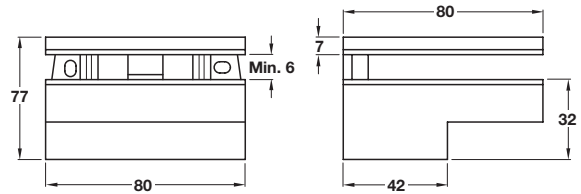

A Shelf support

- For glass or wooden shelves
- For **4-45 mm** shelf thickness
- Fixings included
- Die-cast metal

Finish	Cat. No.
Stainless steel effect	287.76.010
Aluminium coloured	287.76.910

Order qty: Multiples of 2 pcs

B Shelf support

- For glass or wooden shelves
- For **4-35 mm** shelf thickness
- Fixings included
- Die-cast metal

Finish	Cat. No.
Stainless steel effect	287.76.020
Aluminium coloured	287.76.920
Polished chrome	287.76.220

Order qty: Multiples of 2 pcs

C Shelf support

- For glass or wooden shelves
- For **6-40 mm** shelf thickness
- Fixings included
- Die-cast metal

Finish	Cat. No.
Stainless steel effect	284.05.040
Aluminium coloured	284.05.940