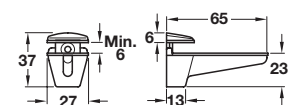

E Shelf support

- For glass or wooden shelves
- For **6-10 mm** shelf thickness
- Fixings included
- Die-cast metal

Finish	Cat. No.
Stainless steel effect	284.05.060
Polished chrome	284.05.260

Order qty: Multiples of 2 pcs

5

Locks

TCH-FF 2010, HUK. Dimensional data not binding. We reserve the right to alter specifications without notice.