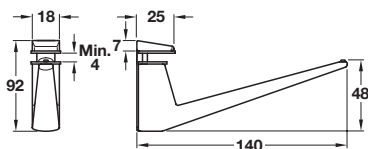

A Shelf support

- For glass or wooden shelves
- For **4-45 mm** shelf thickness
- Fixings included
- Die-cast metal

Finish	Cat. No.
Stainless steel effect	287.76.010
Aluminium coloured	287.76.910

Order qty: Multiples of 2 pcs

B Shelf support

- For glass or wooden shelves
- For **4-35 mm** shelf thickness
- Fixings included
- Die-cast metal

Finish	Cat. No.
Stainless steel effect	287.76.020
Aluminium coloured	287.76.920
Polished chrome	287.76.220

Order qty: Multiples of 2 pcs

C Shelf support

- For glass or wooden shelves
- For **6-40 mm** shelf thickness
- Fixings included
- Die-cast metal

Finish	Cat. No.
Stainless steel effect	284.05.040
Aluminium coloured	284.05.940