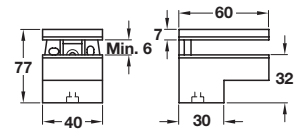

Order qty: Multiples of 2 pcs

C Shelf support

- For glass or wooden shelves
- For **6-40 mm** shelf thickness
- Fixings included
- Die-cast metal

Finish	Cat. No.
Stainless steel effect	284.05.040
Aluminium coloured	284.05.940

Order qty: Multiples of 2 pcs

D Shelf support

- For glass or wooden shelves
- For **6-40 mm** shelf thickness
- Fixings included
- Die-cast metal

Finish	Cat. No.
Stainless steel effect	284.05.050
Aluminium coloured	284.05.950