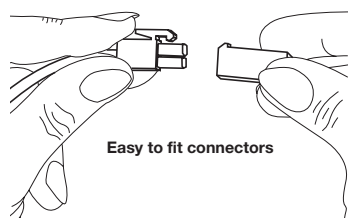

### Halogen bulb, GU5.3

- With dichroic reflector - gives reduced heat emission and longer bulb life
- 2 pin base

Wattage	20W
Cat. No.	824.05.280

Order qty: 1 pc

All low voltage halogen lights shown on pages **72-87** come with an easy to fit connector.