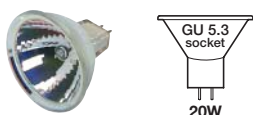

### Halogen bulb, G4

- Capsule lamp, 2 pin base

Wattage	10W	20W
Cat. No.	823.83.990	823.83.991

Order qty: 1 pc

### Halogen bulb, GU5.3

- With dichroic reflector - gives reduced heat emission and longer bulb life
- 2 pin base

Wattage	20W
Cat. No.	824.05.280

Order qty: 1 pc

All low voltage halogen lights shown on pages **72-87** come with an easy to fit connector.