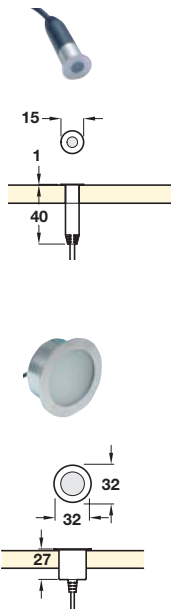

**LED light set, 12V/0.2W or 1.2W**

- Two sizes available: Ø 15 or 32 mm light
- For indoor and outdoor use
- Recess mounting in plinths, floors or decking
- Ø 15 mm light: Fits in Ø 10 mm hole
- Ø 32 mm light: Fits in Ø 24 mm hole
- Lamp contains 1 or 6 diodes - see table below
- Voltage: 12V. Wattage: See table below
- Lights and junction box rated IP66
- Each set includes 1 indoor transformer, 10 metres of cable to external 6 way junction box, 4 lights with 5 metres of cable on each light
- Junction box dims: 25 x 165 x 59 mm
- Additional lights and 10 way slave junction are available to order separately - maximum number of lights powered by driver:
  - Ø 15 mm light: Max. 50 lights per driver
  - Ø 32 mm light: Max. 25 lights per driver
- Stainless steel light housing

Packed set: Four lights with transformer and 6 way junction box			
Set	Wattage	White LED	Blue LED
4x Ø 15 mm set	4x 0.2W	830.12.002	830.12.003
4x Ø 32 mm set	4x 1.2W	830.12.012	830.12.013

Order qty: 1 set

**LED square light set, 12V/0.6W**

- For indoor and outdoor use
- Recess mounting in plinths, floors or decking
- Fits in Ø 15 mm hole
- Lamp contains 3 diodes
- Voltage: 12V. Wattage: 0.6W
- Lights and junction box rated IP66
- Each set includes 1 indoor transformer, 10 metres of cable to external 6 way junction box, 4 lights with 5 metres of cable on each light
- Junction box dims: 25 x 165 x 59 mm
- Additional lights and 10 way slave junction box are available to order separately:
  - A maximum of 18 LED lights can be powered by the driver
- Stainless steel finished steel

Order qty: 1 pc

**Slave junction box**

- For indoor and outdoor use
- Junction box height x width x depth: 25 x 165 x 59 mm
- For use with 6-way junction box included in packed sets
- Black plastic 10-way slave junction box with 10 m lead and connector for use with 6-way junction box