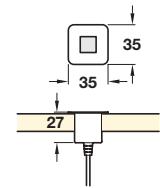

**LED light set, 12V/0.2W or 1.2W**

- Two sizes available: Ø 15 or 32 mm light
- For indoor and outdoor use
- Recess mounting in plinths, floors or decking
- Ø 15 mm light: Fits in Ø 10 mm hole
- Ø 32 mm light: Fits in Ø 24 mm hole
- Lamp contains 1 or 6 diodes - see table below
- Voltage: 12V. Wattage: See table below
- Lights and junction box rated IP66
- Each set includes 1 indoor transformer, 10 metres of cable to external 6 way junction box, 4 lights with 5 metres of cable on each light
- Junction box dims: 25 x 165 x 59 mm
- Additional lights and 10 way slave junction are available to order separately - maximum number of lights powered by driver:
  - Ø 15 mm light: Max. 50 lights per driver
  - Ø 32 mm light: Max. 25 lights per driver
- Stainless steel light housing

Packed set: Four lights with transformer and 6 way junction box			
Set	Wattage	White LED	Blue LED
4x Ø 15 mm set	4x 0.2W	830.12.002	830.12.003
4x Ø 32 mm set	4x 1.2W	830.12.012	830.12.013

Order qty: 1 set

**LED square light set, 12V/0.6W**

- For indoor and outdoor use
- Recess mounting in plinths, floors or decking
- Fits in Ø 15 mm hole
- Lamp contains 3 diodes
- Voltage: 12V. Wattage: 0.6W
- Lights and junction box rated IP66
- Each set includes 1 indoor transformer, 10 metres of cable to external 6 way junction box, 4 lights with 5 metres of cable on each light
- Junction box dims: 25 x 165 x 59 mm
- Additional lights and 10 way slave junction box are available to order separately:
  - A maximum of 18 LED lights can be powered by the driver
- Stainless steel finished steel

Order qty: 1 pc

**Slave junction box**

- For indoor and outdoor use
- Junction box height x width x depth: 25 x 165 x 59 mm
- For use with 6-way junction box included in packed sets
- Black plastic 10-way slave junction box with 10 m lead and connector for use with 6-way junction box