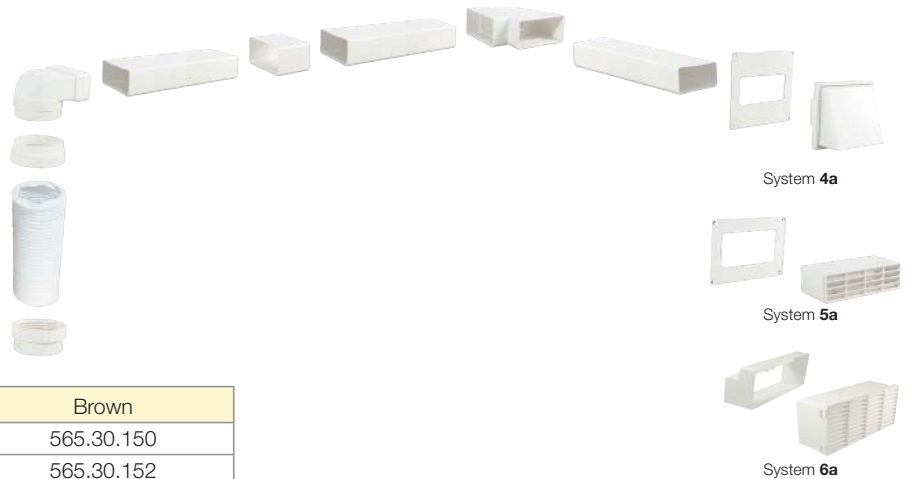

Ducting set, x 1 m

- Supplied with fixings: 2x sets of screws and wall plugs
- White ducting kit with either white or brown external grille

| System | White | Brown |
|----------|------------|------------|
| System 4 | 565.30.710 | 565.30.140 |
| System 5 | 565.30.712 | 565.30.142 |
| System 6 | 565.30.714 | 565.30.144 |

Order qty: 1 set

Ducting set, x 3 m

- Supplied with fixings: 2x sets of screws and wall plugs
- White ducting kit with either white or brown external grille

| System | White | Brown |
|----------------|------------|------------|
| System 4 to 4a | 565.30.720 | 565.30.150 |
| System 5 to 5a | 565.30.722 | 565.30.152 |
| System 6 to 6a | 565.30.724 | 565.30.154 |

Order qty: 1 set

TCH-FF 2010, HUK. Dimensional data not binding. We reserve the right to alter specifications without notice.