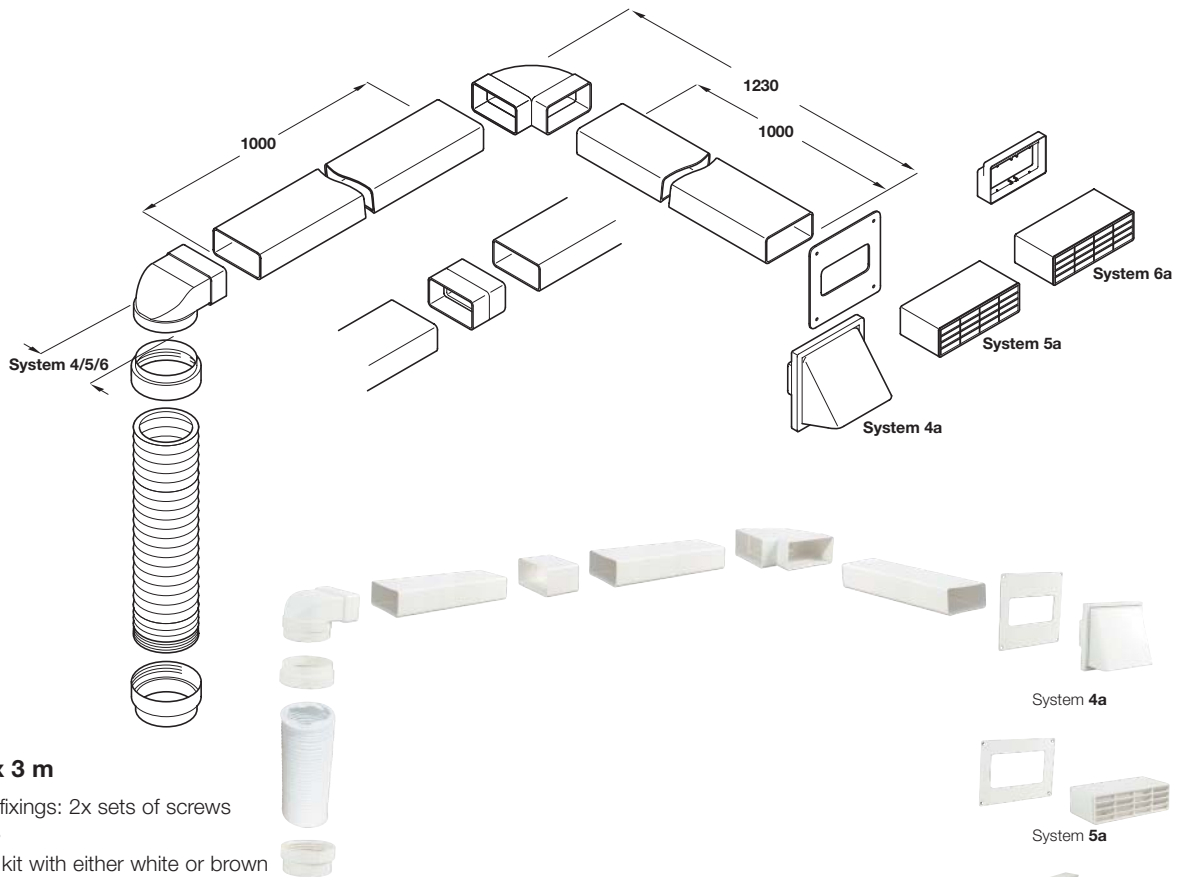

Ducting set, x 1 m

- Supplied with fixings: 2x sets of screws and wall plugs
- White ducting kit with either white or brown external grille

| System | White | Brown |
|----------|------------|------------|
| System 4 | 565.30.710 | 565.30.140 |
| System 5 | 565.30.712 | 565.30.142 |
| System 6 | 565.30.714 | 565.30.144 |

Order qty: 1 set

Ducting set, x 3 m

- Supplied with fixings: 2x sets of screws and wall plugs
- White ducting kit with either white or brown external grille

| System | White | Brown |
|----------------|------------|------------|
| System 4 to 4a | 565.30.720 | 565.30.150 |
| System 5 to 5a | 565.30.722 | 565.30.152 |
| System 6 to 6a | 565.30.724 | 565.30.154 |

Order qty: 1 set

TCH-FF 2010, HUK. Dimensional data not binding. We reserve the right to alter specifications without notice.