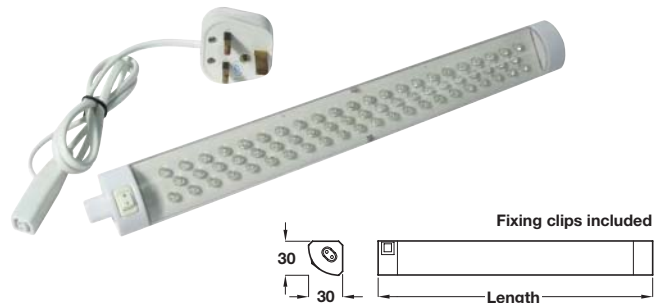

LED 240V strip light

LED strip lights for under cabinet lighting. The LED strip light can be interlinked to create a continuous line of strip lights.

Fixing clips are included for fitting in 90° edge between cabinet and wall or for under cabinet fitting.

Supplied with mains lead and 13A fitted plug.

LED strip light, 240V

- Strip light with integral switch
- For surface mounting
- Screw fixing, fixing screws and 2 sets of fixing clips included
- Lamp contains either: 46/65/121 LED diodes depending on which fitting is ordered - see table below
- Colour temperature: Cool white 6,400 K
- Light output: 80 Lm per Watt
- Voltage: 240V. Wattage: See table below
- White plastic
- Plug-in 1.0 m mains lead with 13A fitted plug
- Interconnecting lead and connectors to connect more than one strip light available separately

Watts	Length	Diodes	Cat. No.
2.7W	250 mm	46	830.74.911
3.6W	330 mm	65	830.74.912
6.8W	550 mm	121	830.74.913

Order qty: 1 pc

Fixing clips are included with LED strip light for fitting in 90° edge between cabinet and wall or for under cabinet fitting.

Screw on male and female connector

- White plastic

	Cat. No.
Male and female connectors	830.74.990

Order qty: 1 pair

Interconnecting lead

- White plastic

Length	300 mm	500 mm	2000 mm	3000 mm
Cat. No.	827.24.701	830.74.991	827.24.703	827.24.705