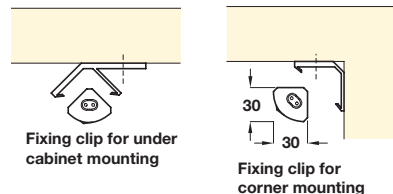

LED 240V strip light

LED strip lights for under cabinet lighting. The LED strip light can be interlinked to create a continuous line of strip lights.

Fixing clips are included for fitting in 90° edge between cabinet and wall or for under cabinet fitting.

Supplied with mains lead and 13A fitted plug.

LED strip light, 240V

- Strip light with integral switch
- For surface mounting
- Screw fixing, fixing screws and 2 sets of fixing clips included
- Lamp contains either: 46/65/121 LED diodes depending on which fitting is ordered - see table below
- Colour temperature: Cool white 6,400 K
- Light output: 80 Lm per Watt
- Voltage: 240V. Wattage: See table below
- White plastic
- Plug-in 1.0 m mains lead with 13A fitted plug
- Interconnecting lead and connectors to connect more than one strip light available separately

Screw on male and female connector

- White plastic

	Cat. No.
Male and female connectors	830.74.990

Order qty: 1 pair

Interconnecting lead

- White plastic

Length	300 mm	500 mm	2000 mm	3000 mm
Cat. No.	827.24.701	830.74.991	827.24.703	827.24.705