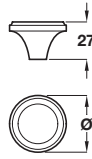

Knob, round

- Cast iron, antique pewter

Diameter	Cat. No.
Ø 38 mm	123.07.960
Ø 50 mm	123.07.961

Order qty: 1 pc

3

Furniture Handles and Knobs

Knob, square

- Cast iron, antique pewter

Dim A	Height	Cat. No.
35 mm	25 mm	123.05.910
50 mm	33 mm	123.05.911

Order qty: 1 pc

Height dimensions added

Pull handle

- Cast Iron, antique pewter

Length	Hole centres	Cat. No.
107 mm	64 mm	123.07.940
176 mm	96 mm	123.07.941

Order qty: 1 pc

Pull handle

- Cast iron, antique pewter finish

Length	Hole centres	Cat. No.
188 mm	128 mm	123.07.922
220 mm	160 mm	123.07.923
284 mm	224 mm	123.07.925

Order qty: 1 pc

TCH-FF 2010, HUK. Dimensional data not binding. We reserve the right to alter specifications without notice.