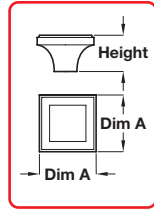

Knob, round

- Cast iron, antique pewter

Diameter	Cat. No.
Ø 38 mm	123.07.960
Ø 50 mm	123.07.961

Order qty: 1 pc

3

Furniture Handles and Knobs

Knob, square

- Cast iron, antique pewter

Dim A	Height	Cat. No.
35 mm	25 mm	123.05.910
50 mm	33 mm	123.05.911

Order qty: 1 pc

Height dimensions added

Pull handle

- Cast Iron, antique pewter

Length	Hole centres	Cat. No.
107 mm	64 mm	123.07.940
176 mm	96 mm	123.07.941

Order qty: 1 pc

Pull handle

- Cast iron, antique pewter finish

Length	Hole centres	Cat. No.
188 mm	128 mm	123.07.922
220 mm	160 mm	123.07.923
284 mm	224 mm	123.07.925

Order qty: 1 pc

TCH-FF 2010, HUK. Dimensional data not binding. We reserve the right to alter specifications without notice.