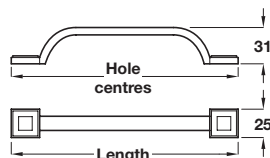

Knob, round

- Cast iron, antique pewter

Diameter	Cat. No.
Ø 38 mm	123.07.960
Ø 50 mm	123.07.961

Order qty: 1 pc

3

Furniture Handles and Knobs

Knob, square

- Cast iron, antique pewter

Dim A	Height	Cat. No.
35 mm	25 mm	123.05.910
50 mm	33 mm	123.05.911

Order qty: 1 pc

Height dimensions added

Pull handle

- Cast Iron, antique pewter

Length	Hole centres	Cat. No.
107 mm	64 mm	123.07.940
176 mm	96 mm	123.07.941

Order qty: 1 pc

Pull handle

- Cast iron, antique pewter finish

Length	Hole centres	Cat. No.
188 mm	128 mm	123.07.922
220 mm	160 mm	123.07.923
284 mm	224 mm	123.07.925

Order qty: 1 pc

TCH-FF 2010, HUK. Dimensional data not binding. We reserve the right to alter specifications without notice.