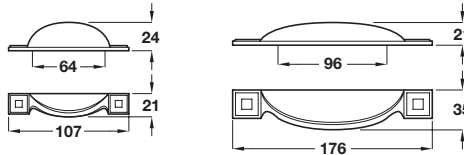

Knob, round

- Cast iron, antique pewter

Diameter	Cat. No.
Ø 38 mm	123.07.960
Ø 50 mm	123.07.961

Order qty: 1 pc

3

Furniture Handles and Knobs

Knob, square

- Cast iron, antique pewter

Dim A	Height	Cat. No.
35 mm	25 mm	123.05.910
50 mm	33 mm	123.05.911

Order qty: 1 pc

Height dimensions added

Pull handle

- Cast Iron, antique pewter

Length	Hole centres	Cat. No.
107 mm	64 mm	123.07.940
176 mm	96 mm	123.07.941

Order qty: 1 pc

Pull handle

- Cast iron, antique pewter finish

Length	Hole centres	Cat. No.
188 mm	128 mm	123.07.922
220 mm	160 mm	123.07.923
284 mm	224 mm	123.07.925

Order qty: 1 pc

TCH-FF 2010, HUK. Dimensional data not binding. We reserve the right to alter specifications without notice.