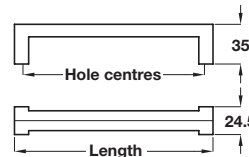

Order qty: 1 pc

Antique pewter finish

Pull handle

- Cast iron

Length	Hole centres	Antique pewter	Antique brass
138 mm	128 mm	120.64.902	120.64.102
170 mm	160 mm	120.64.903	120.64.103

Order qty: 1 pc

Antique pewter finish

Latch handle

- Cast iron

Finish	Cat. No.
Antique pewter	120.67.910
Antique brass	120.67.110

Order qty: 1 pc

Antique pewter finish

Pull handle

- Cast iron

Length	Hole centres	Antique pewter	Antique brass
192 mm	128 mm	120.67.902	120.67.102
224 mm	160 mm	120.67.903	120.67.103