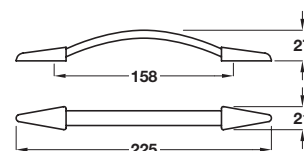

Antique pewter finish

TCH-FF 2010, HUK. Dimensional data not binding. We reserve the right to alter specifications without notice.