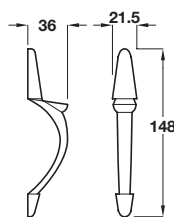

Unless otherwise indicated fixing screws are not included and must be ordered separately. The logo shown indicates the type of screw required.

Knob

- Cast iron

Finish	Cat. No.
Antique pewter	120.65.900
Antique brass	120.65.100

Order qty: 1 pc

Antique pewter finish

Pull handle

- Cast iron

Length	Hole centres	Antique pewter	Antique brass
138 mm	128 mm	120.64.902	120.64.102
170 mm	160 mm	120.64.903	120.64.103

Order qty: 1 pc

Antique pewter finish

Latch handle

- Cast iron

Finish	Cat. No.
Antique pewter	120.67.910
Antique brass	120.67.110

Order qty: 1 pc

Antique pewter finish

Pull handle

- Cast iron

Length	Hole centres	Antique pewter	Antique brass
192 mm	128 mm	120.67.902	120.67.102
224 mm	160 mm	120.67.903	120.67.103

Order qty: 1 pc

Antique pewter finish

TCH-FF 2010, HUK. Dimensional data not binding. We reserve the right to alter specifications without notice.