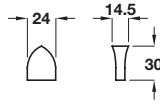

Order qty: 1 pc

Antique pewter finish

Pull handle

- Cast iron

Length	Hole centres	Antique pewter	Antique brass
138 mm	128 mm	120.64.902	120.64.102
170 mm	160 mm	120.64.903	120.64.103

Order qty: 1 pc

Antique pewter finish

Latch handle

- Cast iron

Finish	Cat. No.
Antique pewter	120.67.910
Antique brass	120.67.110

Order qty: 1 pc

Antique pewter finish

Pull handle

- Cast iron

Length	Hole centres	Antique pewter	Antique brass
192 mm	128 mm	120.67.902	120.67.102
224 mm	160 mm	120.67.903	120.67.103