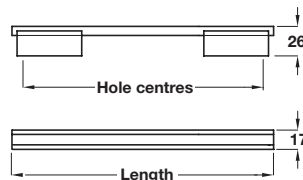

Antique pewter finish

TCH-FF 2010, HUK. Dimensional data not binding. We reserve the right to alter specifications without notice.