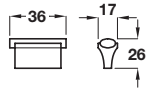

Antique pewter finish