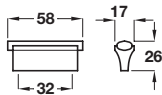

Order qty: 1 pc

Antique pewter finish

**Bar handle**

- Cast iron

Length	Hole centres	Antique pewter	Antique brass
136 mm	96 mm	120.66.910	120.66.110
164 mm	128 mm	120.66.902	120.66.102
196 mm	160 mm	120.66.903	120.66.103
232 mm	192 mm	120.66.904	120.66.104
260 mm	224 mm	120.66.905	120.66.105
356 mm	320 mm	120.66.908	120.66.108