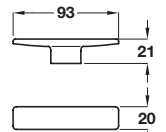

Order qty: 1 pc

Polished chrome finish

Pull handle

- Zinc alloy

Finish	Cat. No.
Polished chrome	124.40.240
Matt chrome	124.40.440

Order qty: 1 pc

Polished chrome finish shown

T handle