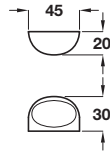

3

Furniture Handles and Knobs

Pull handle

- Zinc alloy

Finish	Cat. No.
Matt chrome	100.04.401

Order qty: 1 pc

Pull handle

- Zinc alloy

Finish	Cat. No.
Polished chrome	124.41.201
Matt chrome	124.41.401
Matt nickel	124.41.601

Order qty: 1 pc

Pull handle

- Zinc alloy

Finish	Cat. No.
Polished chrome	124.41.202
Matt chrome	124.41.402
Matt nickel	124.41.602

Order qty: 1 pc

Pull handle

- Zinc alloy

Finish	Cat. No.
Polished chrome	124.40.240
Matt chrome	124.40.440

Order qty: 1 pc

T handle

- Brass

Finish	Cat. No.
Polished chrome	100.63.200

Order qty: 1 pc

T handle

- Brass

Finish	Cat. No.
Polished chrome	131.25.201

Order qty: 1 pc

TCH-FF 2010, HUK. Dimensional data not binding. We reserve the right to alter specifications without notice.