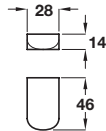

Pull handle

- Zinc alloy

Finish	Cat. No.
Polished chrome	124.41.201
Matt chrome	124.41.401
Matt nickel	124.41.601

Order qty: 1 pc

Matt nickel finish

Pull handle

- Zinc alloy

Finish	Cat. No.
Polished chrome	124.41.202
Matt chrome	124.41.402
Matt nickel	124.41.602