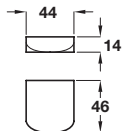

Pull handle

- Zinc alloy

Finish	Cat. No.
Polished chrome	124.41.201
Matt chrome	124.41.401
Matt nickel	124.41.601

Order qty: 1 pc

Matt nickel finish

Pull handle

- Zinc alloy

Finish	Cat. No.
Polished chrome	124.41.202
Matt chrome	124.41.402
Matt nickel	124.41.602

TCH-FF 2010, HUK. Dimensional data not binding. We reserve the right to alter specifications without notice.