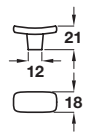

T handle

- Brass

Finish	Cat. No.
Polished chrome	131.25.201

Order qty: 1 pc

TCH-FF 2010, HUK. Dimensional data not binding. We reserve the right to alter specifications without notice.