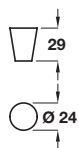

Polished chrome finish

Square knob

- Brass

Finish	Cat. No.
Polished chrome	131.08.200

Order qty: 1 pc