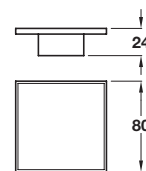

Order qty: 1 pc

Stainless steel effect finish

Knob

- Zinc alloy, stainless steel effect finish

Dim A	Dim B	Cat. No.
Ø 12 mm	23 mm	135.63.601
Ø 20 mm	25 mm	135.63.602

Order qty: 1 pc

Alu col/red gloss finish

Square knob

- Zinc alloy, with plastic insert

Finish/Insert colour	Cat. No.
Aluminium coloured/black gloss	132.22.430
Aluminium coloured/red gloss	132.22.490

Order qty: 1 pc

TCH-FF 2010, HUK. Dimensional data not binding. We reserve the right to alter specifications without notice.