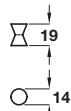

Fixings included