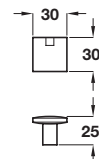

Order qty: 1 pc

Stainless steel effect finish

Knob

- Zinc alloy, stainless steel effect finish

Dim A	Dim B	Cat. No.
Ø 12 mm	23 mm	135.63.601
Ø 20 mm	25 mm	135.63.602

Order qty: 1 pc

Alu col/red gloss finish

Square knob

- Zinc alloy, with plastic insert

Finish/Insert colour	Cat. No.
Aluminium coloured/black gloss	132.22.430
Aluminium coloured/red gloss	132.22.490

Order qty: 1 pc

TCH-FF 2010, HUK. Dimensional data not binding. We reserve the right to alter specifications without notice.