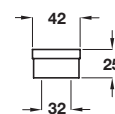

Stainless steel effect finish

Knob

- Zinc alloy

Finish	Cat. No.
Stainless steel effect	135.47.600

Order qty: 1 pc