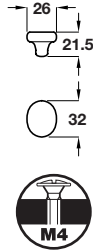

Unless otherwise indicated fixing screws are not included and must be ordered separately. The logo shown indicates the type of screw required.

3

Furniture Handles and Knobs

Angled knob

- Zinc alloy

Finish	Cat. No.
Stainless steel effect	134.62.610

Order qty: 1 pc

Knob

- Zinc alloy

Finish	Cat. No.
Stainless steel effect	134.61.610

Order qty: 1 pc

Knob

- Zinc alloy

Finish	Cat. No.
Stainless steel effect	134.61.620