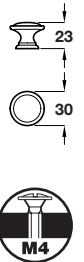

- Zinc alloy

Finish	Cat. No.
Stainless steel effect	131.26.000

Order qty: 1 pc

Matt nickel finish

Knob

- Zinc alloy

Finish	Cat. No.
Matt nickel	137.35.600
Bronzed and brushed	137.35.100

Order qty: 1 pc

Aluminium coloured finish

Knob

- 1 x 25 mm screw included*
- Zinc alloy

Finish	Cat. No.
Matt nickel	135.00.600*
Stainless steel effect	133.10.600
Polished chrome	133.10.200
Aluminium coloured	133.10.400

Order qty: 1 pc

Matt nickel finish

Knob

- Zinc alloy

Finish	Cat. No.
Polished chrome	118.06.214
Matt nickel	118.06.616

Order qty: 1 pc

TCH-FF 2010, HUK. Dimensional data not binding. We reserve the right to alter specifications without notice.