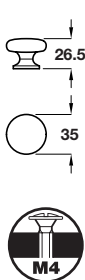

Unless otherwise indicated fixing screws are not included and must be ordered separately. The logo shown indicates the type of screw required.

3

Furniture Handles and Knobs

Angled knob

- Zinc alloy

Finish	Cat. No.
Stainless steel effect	134.62.610

Order qty: 1 pc

Knob

- Zinc alloy

Finish	Cat. No.
Stainless steel effect	134.61.610

Order qty: 1 pc

Knob

- Zinc alloy

Finish	Cat. No.
Stainless steel effect	134.61.620

Order qty: 1 pc

Polished chrome finish

Knob

- Zinc alloy

Finish	Cat. No.
Matt nickel	134.02.600
Stainless steel effect	135.24.600
Polished chrome	133.09.200
Aluminium coloured	133.09.400

Order qty: 1 pc

Oval knob

Matt nickel finish

Knob

- Zinc alloy

Finish	Cat. No.
Polished chrome	118.06.214
Matt nickel	118.06.616

Order qty: 1 pc

TCH-FF 2010, HUK. Dimensional data not binding. We reserve the right to alter specifications without notice.