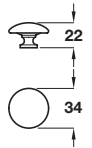

- Zinc alloy

Finish	Cat. No.
Stainless steel effect	131.26.000

Order qty: 1 pc

Matt nickel finish

Knob

- Zinc alloy

Finish	Cat. No.
Matt nickel	137.35.600
Bronzed and brushed	137.35.100

Order qty: 1 pc