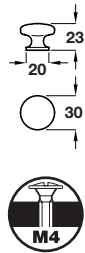

Unless otherwise indicated fixing screws are not included and must be ordered separately. The logo shown indicates the type of screw required.

3

Furniture Handles and Knobs

Angled knob

- Zinc alloy

Finish	Cat. No.
Stainless steel effect	134.62.610

Order qty: 1 pc

Knob

- Zinc alloy

Finish	Cat. No.
Stainless steel effect	134.61.610

Order qty: 1 pc

Knob

- Zinc alloy

Finish	Cat. No.
Stainless steel effect	134.61.620

Aluminium coloured finish

Knob

- 1 x 25 mm screw included*
- Zinc alloy

Finish	Cat. No.
Matt nickel	135.00.600*
Stainless steel effect	133.10.600
Polished chrome	133.10.200
Aluminium coloured	133.10.400

Order qty: 1 pc

Matt nickel finish

Knob

- Zinc alloy

Finish	Cat. No.
Polished chrome	118.06.214
Matt nickel	118.06.616

Order qty: 1 pc

TCH-FF 2010, HUK. Dimensional data not binding. We reserve the right to alter specifications without notice.