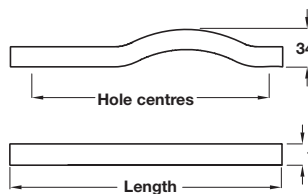

Length	Hole centres	Polished chrome	St. steel effect
215 mm	192 mm	112.66.254	112.66.054
342 mm	320 mm	112.66.258	112.66.058

Order qty: 1 pc

Stainless steel effect finish

3

Bow handle

- Aluminium

Catalogue shows 210 & 338 mm
Correct dimensions are 215 & 342 mm

Length	Hole centres	Polished chrome	St. steel effect
215 mm	192 mm	112.66.264	112.66.064
342 mm	320 mm	112.66.268	112.66.068

Order qty: 1 pc

Stainless steel effect finish

Bow handle

- Aluminium

Catalogue shows 204, 268 & 364 mm
Correct dimensions are 200, 264 & 361 mm

Length	Hole centres	Polished chrome	St. steel effect
200 mm	192 mm	112.66.284	112.66.084
264 mm	256 mm	112.66.286	112.66.086
361 mm	352 mm	112.66.288	112.66.088
460 mm	448 mm	112.66.289	112.66.089

Order qty: 1 pc

Stainless steel effect finish

Bow handle

- Aluminium

Catalogue shows 364 mm
Correct dimension is 360 mm

Length	Hole centres	Polished chrome	St. steel effect
204 mm	192 mm	112.66.274	112.66.074
268 mm	256 mm	112.66.276	112.66.076
360 mm	352 mm	112.66.278	112.66.078
460 mm	448 mm	112.66.279	112.66.079