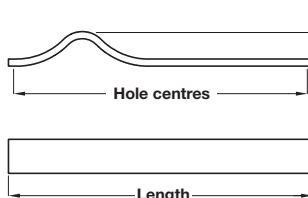

Stainless steel effect finish

TCH-FF 2010, HUK. Dimensional data not binding. We reserve the right to alter specifications without notice.

Furniture Handles and Knobs