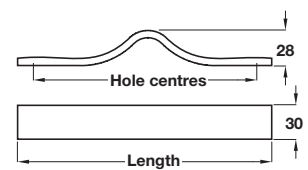

Length	Hole centres	Polished chrome	St. steel effect
215 mm	192 mm	112.66.254	112.66.054
342 mm	320 mm	112.66.258	112.66.058

Order qty: 1 pc

Stainless steel effect finish

3

Bow handle

- Aluminium

Catalogue shows 210 & 338 mm
Correct dimensions are 215 & 342 mm

Length	Hole centres	Polished chrome	St. steel effect
215 mm	192 mm	112.66.264	112.66.064
342 mm	320 mm	112.66.268	112.66.068

Order qty: 1 pc

Stainless steel effect finish

Bow handle

- Aluminium

Catalogue shows 204, 268 & 364 mm
Correct dimensions are 200, 264 & 361 mm

Length	Hole centres	Polished chrome	St. steel effect
200 mm	192 mm	112.66.284	112.66.084
264 mm	256 mm	112.66.286	112.66.086
361 mm	352 mm	112.66.288	112.66.088
460 mm	448 mm	112.66.289	112.66.089

Order qty: 1 pc

Stainless steel effect finish

Bow handle

- Aluminium

Catalogue shows 364 mm
Correct dimension is 360 mm

Length	Hole centres	Polished chrome	St. steel effect
204 mm	192 mm	112.66.274	112.66.074
268 mm	256 mm	112.66.276	112.66.076
360 mm	352 mm	112.66.278	112.66.078
460 mm	448 mm	112.66.279	112.66.079