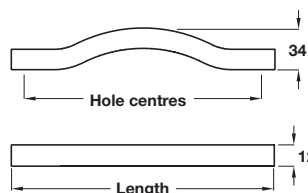

Unless otherwise indicated fixing screws are not included and must be ordered separately. The logo shown indicates the type of screw required.

Bow handle

- Aluminium

Catalogue shows 210 & 338 mm
Correct dimensions are 215 & 342 mm

Length	Hole centres	Polished chrome	St. steel effect
215 mm	192 mm	112.66.254	112.66.054
342 mm	320 mm	112.66.258	112.66.058

Order qty: 1 pc

Stainless steel effect finish

3

Bow handle

- Aluminium

Catalogue shows 210 & 338 mm
Correct dimensions are 215 & 342 mm

Length	Hole centres	Polished chrome	St. steel effect
215 mm	192 mm	112.66.264	112.66.064
342 mm	320 mm	112.66.268	112.66.068

Order qty: 1 pc

Stainless steel effect finish

Bow handle

- Aluminium

Catalogue shows 204, 268 & 364 mm
Correct dimensions are 200, 264 & 361 mm

Stainless steel effect finish

Bow handle

- Aluminium

Catalogue shows 364 mm
Correct dimension is 360 mm

Length	Hole centres	Polished chrome	St. steel effect
204 mm	192 mm	112.66.274	112.66.074
268 mm	256 mm	112.66.276	112.66.076
360 mm	352 mm	112.66.278	112.66.078
460 mm	448 mm	112.66.279	112.66.079