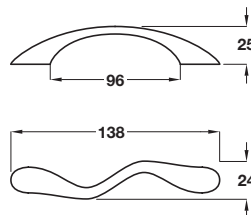

**Pull handle**

- Zinc alloy

Finish	Cat. No.
Aluminium coloured	110.57.402
Matt nickel	110.57.602
Stainless steel effect	110.57.612
Polished chrome	110.57.202

Order qty: 1 pc

Stainless steel effect finish

**Pull handle**

- Zinc alloy

Finish	Cat. No.
Stainless steel effect	106.48.002

Order qty: 1 pc

Stainless steel effect finish

TCH-FF 2010, HUK. Dimensional data not binding. We reserve the right to alter specifications without notice.