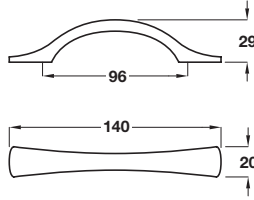

Unless otherwise indicated fixing screws are not included and must be ordered separately. The logo shown indicates the type of screw required.

3

Furniture Handles and Knobs

**Bow handle**

- Zinc alloy

Finish	Cat. No.
Matt nickel	104.38.601

Order qty: 1 pc

Matt nickel finish

**Bow handle**

- Zinc alloy

Finish	Cat. No.
Polished nickel	106.75.603*
Polished chrome	106.75.203*
Aluminium coloured	106.75.403

Order qty: 1 pc

Aluminium coloured finish