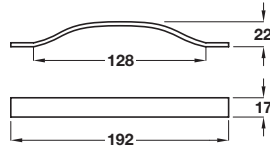

Order qty: 1 pc

Matt nickel finish

**Bow handle**

- Zinc alloy

Finish	Cat. No.
Polished nickel	106.75.603*
Polished chrome	106.75.203*
Aluminium coloured	106.75.403

Order qty: 1 pc

Aluminium coloured finish

**Pull handle**

- Zinc alloy

Finish	Cat. No.
Aluminium coloured	110.57.402
Matt nickel	110.57.602
Stainless steel effect	110.57.612
Polished chrome	110.57.202

Order qty: 1 pc

Stainless steel effect finish