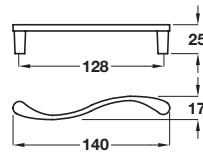

Unless otherwise indicated fixing screws are not included and must be ordered separately. The logo shown indicates the type of screw required.

3

Furniture Handles and Knobs

**Bow handle**

- Zinc alloy

Finish	Cat. No.
Matt nickel	104.38.601

Order qty: 1 pc

Matt nickel finish

**Bow handle**

- Zinc alloy

Finish	Cat. No.
Polished nickel	106.75.603*
Polished chrome	106.75.203*
Aluminium coloured	106.75.403

Order qty: 1 pc

Aluminium coloured finish

**Pull handle**

- Zinc alloy

Finish	Cat. No.
Aluminium coloured	110.57.402
Matt nickel	110.57.602
Stainless steel effect	110.57.612
Polished chrome	110.57.202

Order qty: 1 pc

Stainless steel effect finish

**Pull handle**

- Zinc alloy

Finish	Cat. No.
Stainless steel effect	106.48.002

Order qty: 1 pc

Stainless steel effect finish

TCH-FF 2010, HUK. Dimensional data not binding. We reserve the right to alter specifications without notice.