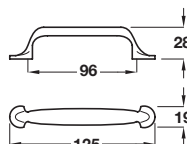

Order qty: 1 pc

Matt nickel finish

Bow handle

- Zinc alloy

Length	Hole centres	Matt nickel	Polished chrome	St. steel effect
126 mm	96 mm	101.69.601	101.69.201	101.69.001
158 mm	128 mm	101.69.602	101.69.202	101.69.002

Order qty: 1 pc

Matt nickel finish

Stainless steel effect finish

Pull handle

- Aluminium

Finish	Cat. No.
Stainless steel effect	106.92.604

Order qty: 1 pc

Pull handle

- Zinc alloy

Finish	Cat. No.
Stainless steel effect	102.85.610

Order qty: 1 pc

Stainless steel effect finish

D handle

- Zinc alloy

Finish	Cat. No.
Stainless steel effect	102.85.620

Order qty: 1 pc