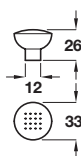

Unless otherwise indicated fixing screws are not included and must be ordered separately. The logo shown indicates the type of screw required.

Knob

- Zinc alloy

Finish	Cat. No.
Polished chrome	135.48.202
Matt nickel	135.48.402
Stainless steel effect	135.48.002

Order qty: 1 pc

Matt nickel finish

Bow handle

- Zinc alloy

Length	Hole centres	Matt nickel	Polished chrome	St. steel effect
126 mm	96 mm	101.69.601	101.69.201	101.69.001
158 mm	128 mm	101.69.602	101.69.202	101.69.002

Order qty: 1 pc

Matt nickel finish

Stainless steel effect finish

Pull handle

- Aluminium

Finish	Cat. No.
Stainless steel effect	106.92.604

Order qty: 1 pc

Pull handle