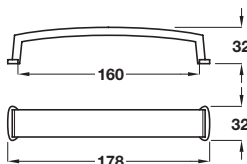

Order qty: 1 pc

Matt nickel finish

Bow handle

- Zinc alloy

Length	Hole centres	Matt nickel	Polished chrome	St. steel effect
126 mm	96 mm	101.69.601	101.69.201	101.69.001
158 mm	128 mm	101.69.602	101.69.202	101.69.002

Order qty: 1 pc

Matt nickel finish

Stainless steel effect finish

Pull handle

- Aluminium

Finish	Cat. No.
Stainless steel effect	106.92.604

Order qty: 1 pc

Pull handle