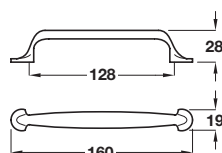

Order qty: 1 pc

Matt nickel finish

Bow handle

- Zinc alloy

Length	Hole centres	Matt nickel	Polished chrome	St. steel effect
126 mm	96 mm	101.69.601	101.69.201	101.69.001
158 mm	128 mm	101.69.602	101.69.202	101.69.002

Order qty: 1 pc

Matt nickel finish

Stainless steel effect finish

Pull handle

- Aluminium

Finish	Cat. No.
Stainless steel effect	106.92.604

Order qty: 1 pc

Pull handle

- Zinc alloy

Finish	Cat. No.
Stainless steel effect	102.85.610

Order qty: 1 pc

Stainless steel effect finish

D handle

- Zinc alloy

Finish	Cat. No.
Stainless steel effect	102.85.620

Order qty: 1 pc