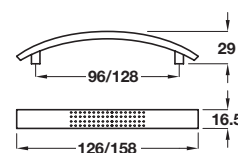

Order qty: 1 pc

Matt nickel finish

Bow handle

- Zinc alloy

Length	Hole centres	Matt nickel	Polished chrome	St. steel effect
126 mm	96 mm	101.69.601	101.69.201	101.69.001
158 mm	128 mm	101.69.602	101.69.202	101.69.002

Order qty: 1 pc

Matt nickel finish

Stainless steel effect finish

Pull handle

- Aluminium

Finish	Cat. No.
Stainless steel effect	106.92.604

Order qty: 1 pc

Pull handle