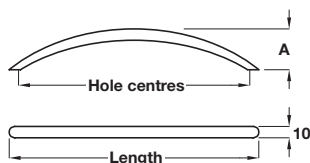

Unless otherwise indicated fixing screws are not included and must be ordered separately. The logo shown indicates the type of screw required.

Bow handle

- Polished brass steel

Length	Hole centres	A	Cat. No.
115 mm	96 mm	25 mm	106.43.801
153 mm	128 mm	28 mm	106.43.802
190 mm	160 mm	33 mm	106.43.803
228 mm	192 mm	36 mm	106.43.804
340 mm	288 mm	39 mm	106.43.807

Order qty: 1 pc

**Catalogue shows 340 mm
Correct dimension is 320 mm**

Bow handle

- Polished chrome steel

Length	Hole centres	A	Cat. No.
115 mm	96 mm	25 mm	106.43.201
153 mm	128 mm	28 mm	106.43.202
190 mm	160 mm	33 mm	106.43.203
220 mm	192 mm	36 mm	106.43.204
320 mm	288 mm	39 mm	106.43.207

Order qty: 1 pc

Bow handle

- Aluminium coloured steel

Length	Hole centres	A	Cat. No.
115 mm	96 mm	25 mm	106.43.401
153 mm	128 mm	28 mm	106.43.402
190 mm	160 mm	33 mm	106.43.403
218 mm	192 mm	36 mm	106.43.404
340 mm	288 mm	39 mm	106.43.407