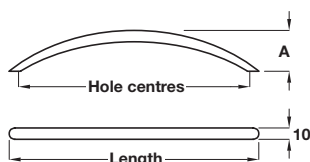

Unless otherwise indicated fixing screws are not included and must be ordered separately. The logo shown indicates the type of screw required.

Bow handle

- Polished brass steel

Length	Hole centres	A	Cat. No.
115 mm	96 mm	25 mm	106.43.801
153 mm	128 mm	28 mm	106.43.802
190 mm	160 mm	33 mm	106.43.803
228 mm	192 mm	36 mm	106.43.804
340 mm	288 mm	39 mm	106.43.807

Order qty: 1 pc

**Catalogue shows 340 mm
Correct dimension is 320 mm**

Bow handle

- Polished chrome steel

Length	Hole centres	A	Cat. No.
115 mm	96 mm	25 mm	106.43.201
153 mm	128 mm	28 mm	106.43.202
190 mm	160 mm	33 mm	106.43.203
220 mm	192 mm	36 mm	106.43.204
320 mm	288 mm	39 mm	106.43.207

Order qty: 1 pc

Bow handle

- Aluminium coloured steel

Length	Hole centres	A	Cat. No.
115 mm	96 mm	25 mm	106.43.401
153 mm	128 mm	28 mm	106.43.402
190 mm	160 mm	33 mm	106.43.403
218 mm	192 mm	36 mm	106.43.404
340 mm	288 mm	39 mm	106.43.407