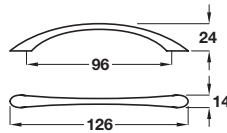

Order qty: 1 pc

3

Bow handle

- Zinc alloy

Finish	Cat. No.
Silver RAL 9006	103.84.214
Matt black	103.84.304
Matt nickel	103.84.604

Order qty: 1 pc

Silver coloured RAL 9006 finish

Furniture Handles and Knobs

TCH-FF 2010, HUK. Dimensional data not binding. We reserve the right to alter specifications without notice.