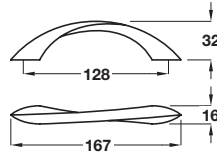

Bow handle

- Zinc alloy

Finish	Cat. No.
Matt nickel	101.51.602
Polished chrome	101.51.202

Order qty: 1 pc

3

Bow handle

- Zinc alloy

Finish	Cat. No.
Silver RAL 9006	103.84.214
Matt black	103.84.304
Matt nickel	103.84.604

Order qty: 1 pc