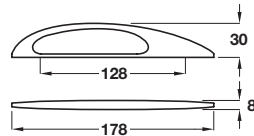

Unless otherwise indicated fixing screws are not included and must be ordered separately. The logo shown indicates the type of screw required.

Pull handle

- Zinc alloy

Finish	Cat. No.
Polished chrome	104.12.232
Stainless steel effect	104.12.032

Order qty: 1 pc

Knob

- Zinc alloy

Finish	Cat. No.
Polished chrome	133.26.230
Stainless steel effect	133.26.030

Order qty: 1 pc

Pull handle

- Zinc alloy

Finish	Cat. No.
Polished chrome	107.89.233
Stainless steel effect	107.89.033

Order qty: 1 pc

Bow handle

- Zinc alloy

Finish	Cat. No.
Polished chrome	102.35.234
Stainless steel effect	102.35.034

Order qty: 1 pc