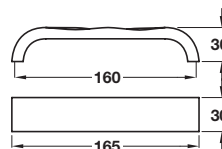

Stainless steel effect finish

Bow handle

- Zinc alloy

Finish	Cat. No.
Polished chrome	102.35.234
Stainless steel effect	102.35.034

Order qty: 1 pc