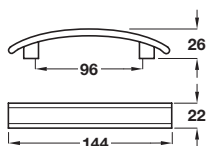

Unless otherwise indicated fixing screws are not included and must be ordered separately. The logo shown indicates the type of screw required.

Logo changed from M4 to Fixings included

Bow handle

- Zinc alloy

Finish	Cat. No.
Pol chrome/St. steel effect	102.34.251

Order qty: 1 pc

Polished chrome/stainless steel effect

Polished chrome/stainless steel effect

Bow handle

- Aluminium

Finish	Cat. No.
Pol. chrome/St. steel effect	102.34.262