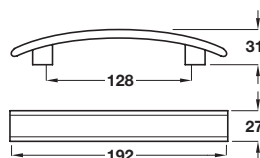

Finish	Cat. No.
Pol chrome/St. steel effect	102.34.251

Order qty: 1 pc

Polished chrome/stainless steel effect

Polished chrome/stainless steel effect

Bow handle

- Aluminium

Finish	Cat. No.
Pol. chrome/St. steel effect	102.34.262

Order qty: 1 pc

Stainless steel effect finish

Bow handle

- Zinc alloy

Finish	Cat. No.
Stainless steel effect	109.26.053
Polished chrome	109.26.252

Order qty: 1 pc

TCH-FF 2010, HUK. Dimensional data not binding. We reserve the right to alter specifications without notice.