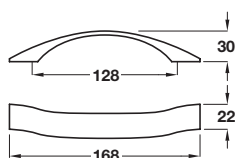

Order qty: 1 pc

Stainless steel effect finish

Bow handle

- Zinc alloy

Finish	Cat. No.
Stainless steel effect	109.26.053
Polished chrome	109.26.252

Order qty: 1 pc

TCH-FF 2010, HUK. Dimensional data not binding. We reserve the right to alter specifications without notice.