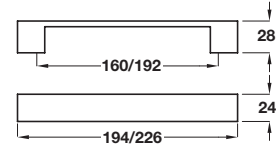

Unless otherwise indicated fixing screws are not included and must be ordered separately. The logo shown indicates the type of screw required.

Stainless steel effect

Bar handle

- Aluminium

Length	Hole centres	St. steel effect	Polished chrome	Alu.coloured
194 mm	160 mm	111.34.053	111.34.253	111.34.953
226 mm	192 mm	111.34.064	111.34.264	111.34.964

Finish	Cat. No.
Stainless steel effect	112.84.014

Order qty: 1 pc

TCH-FF 2010, HUK. Dimensional data not binding. We reserve the right to alter specifications without notice.