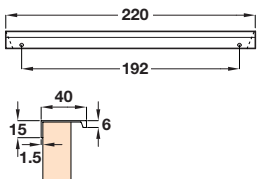

Unless otherwise indicated fixing screws are not included and must be ordered separately. The logo shown indicates the type of screw required.

Stainless steel effect

Bar handle

- Aluminium

Length	Hole centres	St. steel effect	Polished chrome	Alu.coloured
194 mm	160 mm	111.34.053	111.34.253	111.34.953
226 mm	192 mm	111.34.064	111.34.264	111.34.964

Stainless steel effect

Bow handle

- Aluminium
- *Fixings included

Finish	Cat. No.
Stainless steel effect	108.77.053*
Polished chrome	108.77.253*
Aluminium coloured	108.77.953

Order qty: 1 pc

Trim handle

- Aluminium

Finish	Cat. No.
Stainless steel effect	112.84.014

Order qty: 1 pc

TCH-FF 2010, HUK. Dimensional data not binding. We reserve the right to alter specifications without notice.