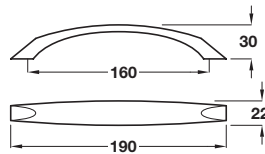

Unless otherwise indicated fixing screws are not included and must be ordered separately. The logo shown indicates the type of screw required.

Stainless steel effect

Bar handle

- Aluminium

Length	Hole centres	St. steel effect	Polished chrome	Alu.coloured
194 mm	160 mm	111.34.053	111.34.253	111.34.953
226 mm	192 mm	111.34.064	111.34.264	111.34.964

Order qty: 1 pc

Furniture Handles and Knobs

Polished chrome finish

Bow handle

- Aluminium

Finish	Cat. No.
St. steel effect	105.76.053
Polished chrome	105.76.253
Aluminium coloured	105.76.953

Order qty: 1 pc

Stainless steel effect

Bow handle

- Aluminium
- *Fixings included

Finish	Cat. No.
Stainless steel effect	108.77.053*
Polished chrome	108.77.253*
Aluminium coloured	108.77.953

Order qty: 1 pc

Trim handle

- Aluminium

Finish	Cat. No.
Stainless steel effect	112.84.014

Order qty: 1 pc

TCH-FF 2010, HUK. Dimensional data not binding. We reserve the right to alter specifications without notice.