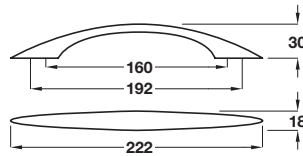

Unless otherwise indicated fixing screws are not included and must be ordered separately. The logo shown indicates the type of screw required.

Stainless steel effect

Bar handle

- Aluminium

Length	Hole centres	St. steel effect	Polished chrome	Alu.coloured
194 mm	160 mm	111.34.053	111.34.253	111.34.953
226 mm	192 mm	111.34.064	111.34.264	111.34.964

Order qty: 1 pc

Furniture Handles and Knobs

Polished chrome finish

Bow handle

- Aluminium

Finish	Cat. No.
St. steel effect	105.76.053
Polished chrome	105.76.253
Aluminium coloured	105.76.953

Order qty: 1 pc

Stainless steel effect

Bow handle

- Aluminium
- *Fixings included

Finish	Cat. No.
Stainless steel effect	108.77.053*
Polished chrome	108.77.253*
Aluminium coloured	108.77.953

Order qty: 1 pc

Trim handle

- Aluminium

Finish	Cat. No.
Stainless steel effect	112.84.014

Order qty: 1 pc

TCH-FF 2010, HUK. Dimensional data not binding. We reserve the right to alter specifications without notice.