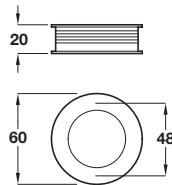

Pull handle

- Plastic with leather effect centre, polished chrome finish

Length	Hole centres	Black centre	Brown centre
152 mm	128 mm	113.12.232	113.12.212

Order qty: 1 pc

Pull handle

- Plastic with leather effect centre, polished chrome finish

Length	Hole centres	Black centre	Brown centre
58 mm	32 mm	113.12.230	113.12.210

Order qty: 1 pc

Pull handle

- Zinc alloy feet with leather effect centre, polished chrome finish

Length	Hole centres	Black centre	Brown centre
151 mm	128 mm	113.98.232	113.98.212
247 mm	224 mm	113.98.235	113.98.215

Order qty: 1 pc

Soft close handle, round

- Two part fitting, for recess mounting in Ø 55 mm hole
- For board thickness 16 mm
- Plastic

Finish	Cat. No.
Polished chrome	113.99.200

Order qty: 1 pc

Soft close handle, square

- Two part fitting, for recess mounting in Ø 55 mm hole
- For board thickness 16 mm
- Plastic

Finish	Cat. No.
Polished chrome	113.99.201

Order qty: 1 pc