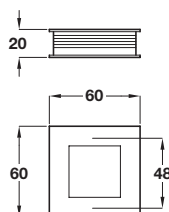

Pull handle

- Plastic with leather effect centre, polished chrome finish

Length	Hole centres	Black centre	Brown centre
152 mm	128 mm	113.12.232	113.12.212

Order qty: 1 pc

Pull handle

- Plastic with leather effect centre, polished chrome finish

Length	Hole centres	Black centre	Brown centre
58 mm	32 mm	113.12.230	113.12.210

Order qty: 1 pc

Pull handle

- Zinc alloy feet with leather effect centre, polished chrome finish

Length	Hole centres	Black centre	Brown centre
151 mm	128 mm	113.98.232	113.98.212
247 mm	224 mm	113.98.235	113.98.215

Order qty: 1 pc

Soft close handle, round

- Two part fitting, for recess mounting in Ø 55 mm hole
- For board thickness 16 mm
- Plastic

Finish	Cat. No.
Polished chrome	113.99.200

Order qty: 1 pc

Soft close handle, square

- Two part fitting, for recess mounting in Ø 55 mm hole
- For board thickness 16 mm
- Plastic

Finish	Cat. No.
Polished chrome	113.99.201

Order qty: 1 pc