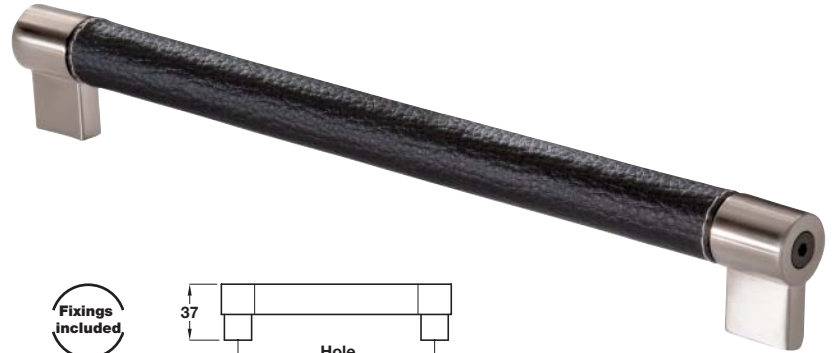

Pull handle

- Plastic with leather effect centre, polished chrome finish

Length	Hole centres	Black centre	Brown centre
152 mm	128 mm	113.12.232	113.12.212

Order qty: 1 pc

Pull handle

- Plastic with leather effect centre, polished chrome finish

Length	Hole centres	Black centre	Brown centre
58 mm	32 mm	113.12.230	113.12.210

Order qty: 1 pc

Pull handle

- Zinc alloy feet with leather effect centre, polished chrome finish

Length	Hole centres	Black centre	Brown centre
151 mm	128 mm	113.98.232	113.98.212
247 mm	224 mm	113.98.235	113.98.215

Order qty: 1 pc

Soft close handle, round

- Two part fitting, for recess mounting in Ø 55 mm hole
- For board thickness 16 mm
- Plastic

Finish	Cat. No.
Polished chrome	113.99.200

Order qty: 1 pc

Soft close handle, square

- Two part fitting, for recess mounting in Ø 55 mm hole
- For board thickness 16 mm
- Plastic

Finish	Cat. No.
Polished chrome	113.99.201

Order qty: 1 pc