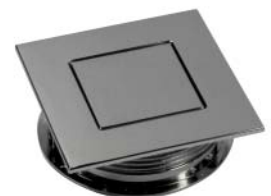

Length	Hole centres	Black centre	Brown centre
58 mm	32 mm	113.12.230	113.12.210

Order qty: 1 pc

Pull handle

- Zinc alloy feet with leather effect centre, polished chrome finish

Length	Hole centres	Black centre	Brown centre
151 mm	128 mm	113.98.232	113.98.212
247 mm	224 mm	113.98.235	113.98.215

Order qty: 1 pc

Soft close handle, round

- Two part fitting, for recess mounting in Ø 55 mm hole
- For board thickness 16 mm
- Plastic

Finish	Cat. No.
Polished chrome	113.99.200

Order qty: 1 pc

Soft close handle, square

- Two part fitting, for recess mounting in Ø 55 mm hole
- For board thickness 16 mm
- Plastic

Finish	Cat. No.
Polished chrome	113.99.201

Order qty: 1 pc