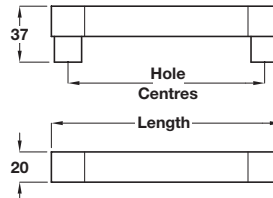

Pull handle

- Plastic with leather effect centre, polished chrome finish

Length	Hole centres	Black centre	Brown centre
152 mm	128 mm	113.12.232	113.12.212

Order qty: 1 pc

Pull handle

- Plastic with leather effect centre, polished chrome finish

Length	Hole centres	Black centre	Brown centre
58 mm	32 mm	113.12.230	113.12.210

Order qty: 1 pc

Pull handle

- Zinc alloy feet with leather effect centre, polished chrome finish

Length	Hole centres	Black centre	Brown centre
151 mm	128 mm	113.98.232	113.98.212
247 mm	224 mm	113.98.235	113.98.215

Order qty: 1 pc

Soft close handle, round

- Two part fitting, for recess mounting in Ø 55 mm hole
- For board thickness 16 mm
- Plastic

Finish	Cat. No.
Polished chrome	113.99.200

Order qty: 1 pc

Soft close handle, square

- Two part fitting, for recess mounting in Ø 55 mm hole
- For board thickness 16 mm
- Plastic

Finish	Cat. No.
Polished chrome	113.99.201

Order qty: 1 pc