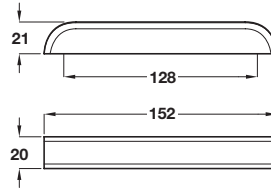

Pull handle

- Plastic with leather effect centre, polished chrome finish

Length	Hole centres	Black centre	Brown centre
152 mm	128 mm	113.12.232	113.12.212

Order qty: 1 pc

Pull handle

- Plastic with leather effect centre, polished chrome finish

Length	Hole centres	Black centre	Brown centre
58 mm	32 mm	113.12.230	113.12.210

Order qty: 1 pc

Pull handle

- Zinc alloy feet with leather effect centre, polished chrome finish

Length	Hole centres	Black centre	Brown centre
151 mm	128 mm	113.98.232	113.98.212
247 mm	224 mm	113.98.235	113.98.215

Order qty: 1 pc

Soft close handle, round

- Two part fitting, for recess mounting in Ø 55 mm hole
- For board thickness 16 mm
- Plastic

Finish	Cat. No.
Polished chrome	113.99.200

Order qty: 1 pc

Soft close handle, square

- Two part fitting, for recess mounting in Ø 55 mm hole
- For board thickness 16 mm
- Plastic

Finish	Cat. No.
Polished chrome	113.99.201

Order qty: 1 pc