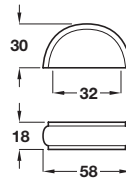

Pull handle

- Plastic with leather effect centre, polished chrome finish

Length	Hole centres	Black centre	Brown centre
152 mm	128 mm	113.12.232	113.12.212

Order qty: 1 pc

Pull handle

- Plastic with leather effect centre, polished chrome finish

Length	Hole centres	Black centre	Brown centre
58 mm	32 mm	113.12.230	113.12.210

Order qty: 1 pc

Pull handle

- Zinc alloy feet with leather effect centre, polished chrome finish

Length	Hole centres	Black centre	Brown centre
151 mm	128 mm	113.98.232	113.98.212
247 mm	224 mm	113.98.235	113.98.215

Order qty: 1 pc

Soft close handle, round

- Two part fitting, for recess mounting in Ø 55 mm hole
- For board thickness 16 mm
- Plastic

Finish	Cat. No.
Polished chrome	113.99.200

Order qty: 1 pc

Soft close handle, square

- Two part fitting, for recess mounting in Ø 55 mm hole
- For board thickness 16 mm
- Plastic

Finish	Cat. No.
Polished chrome	113.99.201

Order qty: 1 pc