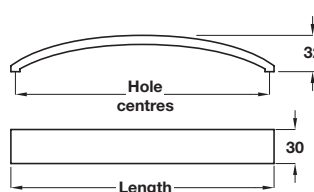

Unless otherwise indicated fixing screws are not included and must be ordered separately. The logo shown indicates the type of screw required.

Stainless steel effect

Bow handle

- Aluminium

Length	Hole centres	Polished chrome	St. steel effect
232 mm	224 mm	110.20.235	110.20.635
328 mm	320 mm	110.20.238	110.20.638

Order qty: 1 pc

Stainless steel effect

Pull handle

- Aluminium

Finish	Cat. No.
Polished chrome	112.66.207
Aluminium coloured	112.66.907
Stainless steel effect	112.66.007

Order qty: 1 pc

TCH-FF 2010, HUK. Dimensional data not binding. We reserve the right to alter specifications without notice.