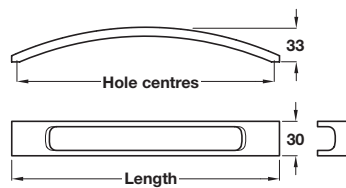

Unless otherwise indicated fixing screws are not included and must be ordered separately. The logo shown indicates the type of screw required.

**Bow handle**

- Aluminium

Catalogue shows 328 mm  
Correct dimension is 335 mm

Length	Hole centres	Polished chrome	St. steel effect
232 mm	224 mm	112.86.215	112.86.015
335 mm	320 mm	112.86.218	112.86.018

Order qty: 1 pc

Stainless steel effect finish

Side detail

Catalogue shows 203, 192, 299 & 238 mm  
Correct dimensions are 208, 197, 306 & 295 mm

**Pull handle**

- Aluminium

Length	Hole centres	Polished chrome	St. steel effect
208 mm	197 mm	112.86.224	112.86.024
306 mm	295 mm	112.86.227	112.86.027

Order qty: 1 pc

Polished chrome finish