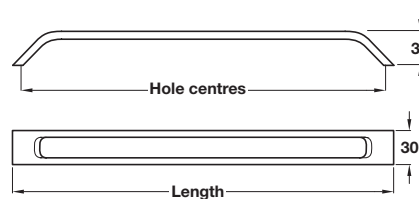

Unless otherwise indicated fixing screws are not included and must be ordered separately. The logo shown indicates the type of screw required.

**Bow handle**

- Aluminium

Catalogue shows 328 mm  
Correct dimension is 335 mm

Length	Hole centres	Polished chrome	St. steel effect
232 mm	224 mm	112.86.215	112.86.015
335 mm	320 mm	112.86.218	112.86.018

Order qty: 1 pc

Stainless steel effect finish

Side detail

Catalogue shows 203, 192, 299 & 238 mm  
Correct dimensions are 208, 197, 306 & 295 mm

**Pull handle**

- Aluminium

Length	Hole centres	Polished chrome	St. steel effect
208 mm	197 mm	112.86.224	112.86.024
306 mm	295 mm	112.86.227	112.86.027

Order qty: 1 pc

Polished chrome finish